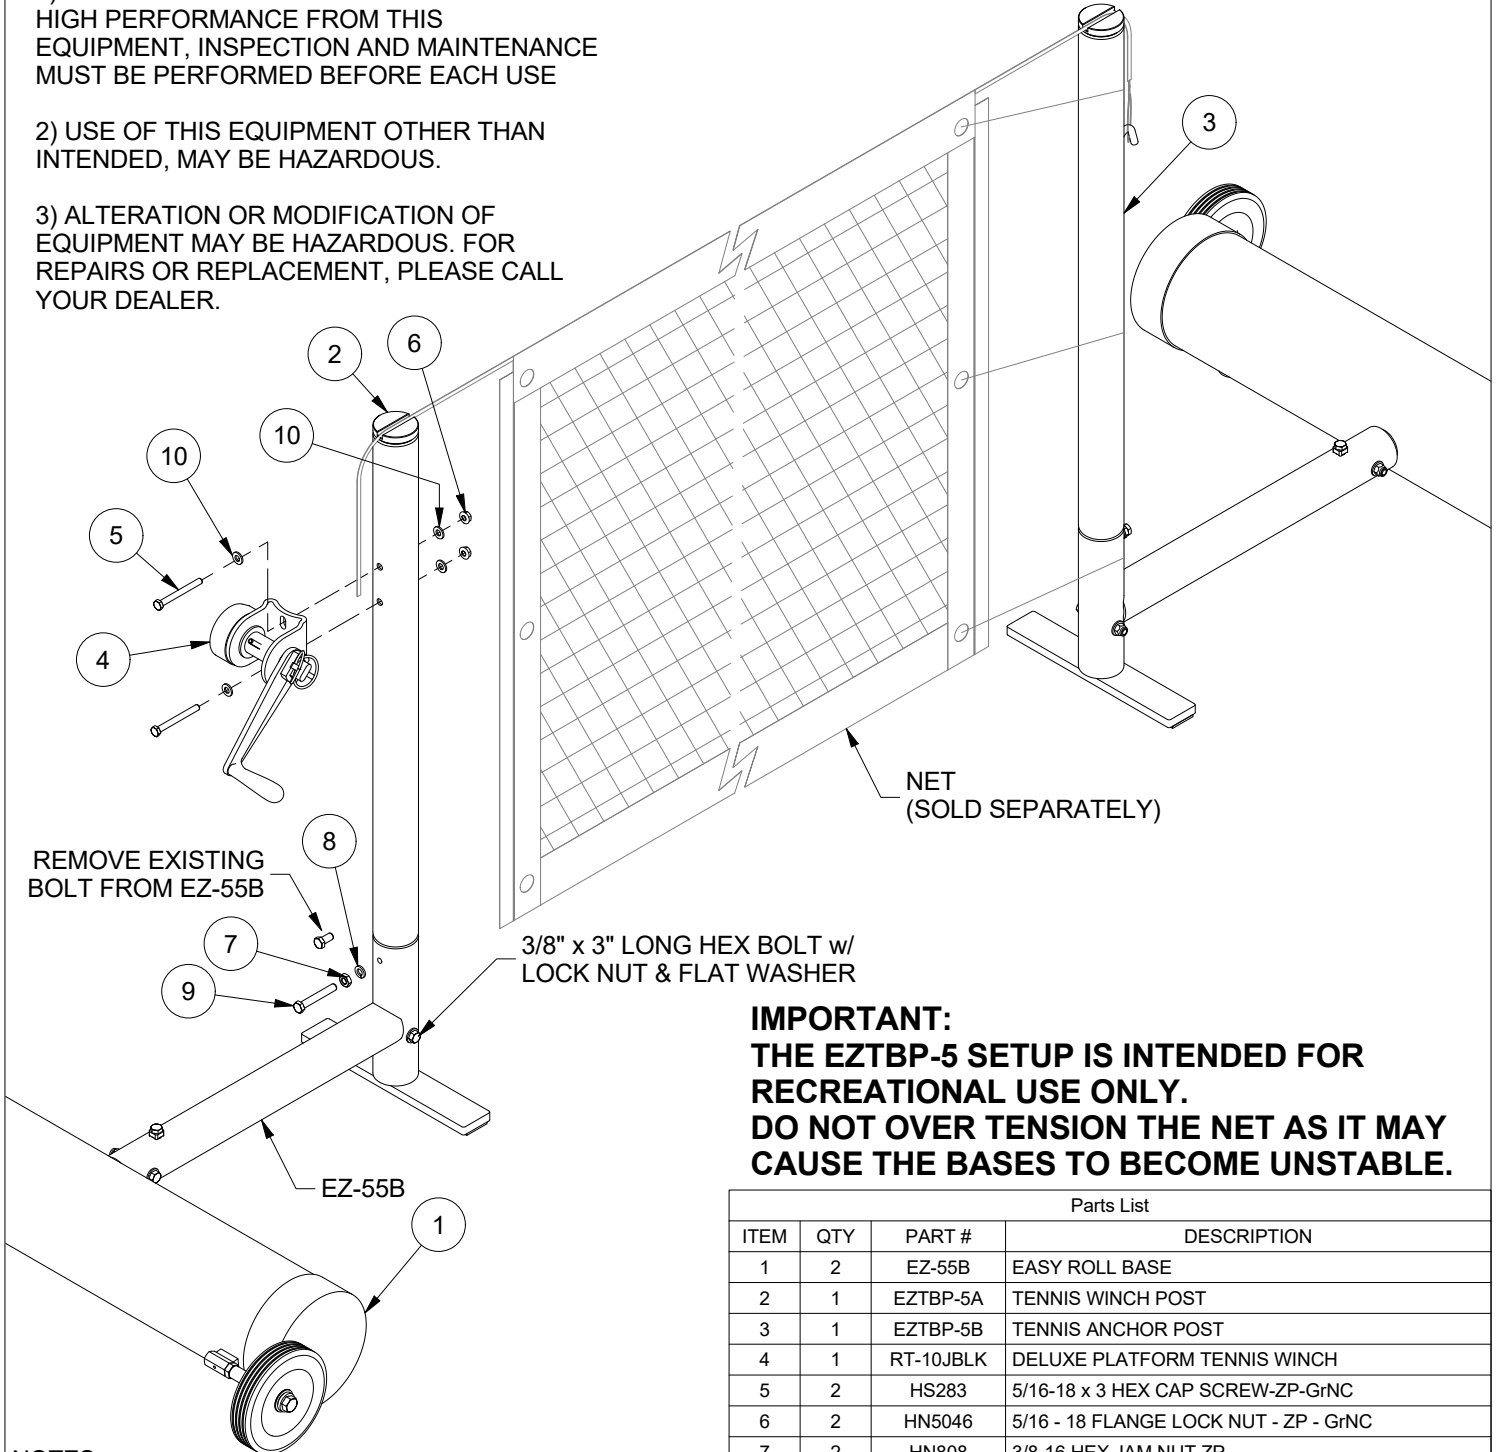

EZTBP-5 TENNIS POST

PLEASE NOTE:

1) FOR SAFE OPERATION AND CONTINUED HIGH PERFORMANCE FROM THIS EQUIPMENT, INSPECTION AND MAINTENANCE MUST BE PERFORMED BEFORE EACH USE

2) USE OF THIS EQUIPMENT OTHER THAN INTENDED, MAY BE HAZARDOUS.

3) ALTERATION OR MODIFICATION OF EQUIPMENT MAY BE HAZARDOUS. FOR REPAIRS OR REPLACEMENT, PLEASE CALL YOUR DEALER.

IMPORTANT:
THE EZTBP-5 SETUP IS INTENDED FOR RECREATIONAL USE ONLY.
DO NOT OVER TENSION THE NET AS IT MAY CAUSE THE BASES TO BECOME UNSTABLE.

- NOTES:
- 1) EZ-55B BASE INCLUDED
 - 2) POLE ANCHOR HARDWARE PROVIDED WITH EZ-55B BASE
 - 3) NET SOLD SEPARATELY

Parts List				
ITEM	QTY	PART #	DESCRIPTION	
1	2	EZ-55B	EASY ROLL BASE	
2	1	EZTBP-5A	TENNIS WINCH POST	
3	1	EZTBP-5B	TENNIS ANCHOR POST	
4	1	RT-10JBLK	DELUXE PLATFORM TENNIS WINCH	
5	2	HS283	5/16-18 x 3 HEX CAP SCREW-ZP-GrNC	
6	2	HN5046	5/16 - 18 FLANGE LOCK NUT - ZP - GrNC	
7	2	HN808	3/8-16 HEX JAM NUT ZP	
8	2	HW334	3/8 LOCK WASHER-ZP-GrNC	
9	1	HS291	3/8-16 x 2-1/2 HEX CAP SCREW-ZP-GrNC	
10	4	HW2083	5/16 STD WASHER-ZP-GrNC	