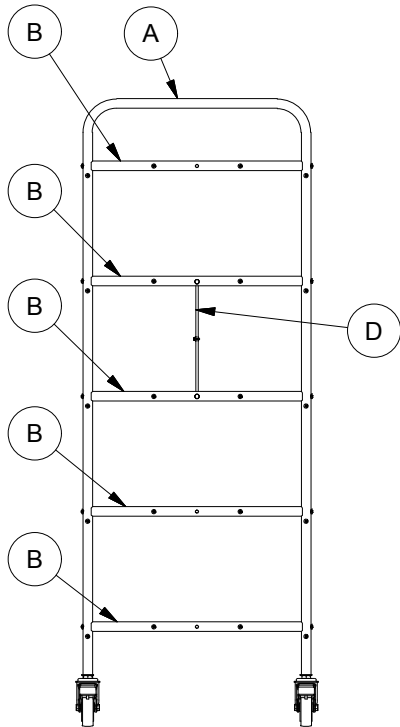

DETAIL A
(4 PLACES)

DETAIL C
(6 PLACES)

DETAIL B
(1 PLACE)

A	2	END FRAME-U
B	10	END FRAME CROSS TUBE x 21-3/4" LONG
C	20	CONNECTOR TUBE x 58-3/4" LONG
D	2	CROSS-BRACE ROD
E	2	4" SWIVEL WHEEL
F	2	4" SWIVEL WHEEL W/ LOCK
G	1	1/4"-20 x 3/8" PAN HD PHILLIPS SCREW, SS
H	4	1/4"-20 SELF-LOCK ACRON NUT, SS
I	4	1/2-13 JAM NUT
J	1	1/4"-20 HEX NUT18-8, SS
K	60	1/4"-20 x 1 3/4" PAN HEAD MS, ZP
L	4	1/4" SPLIT LOCK WASHER