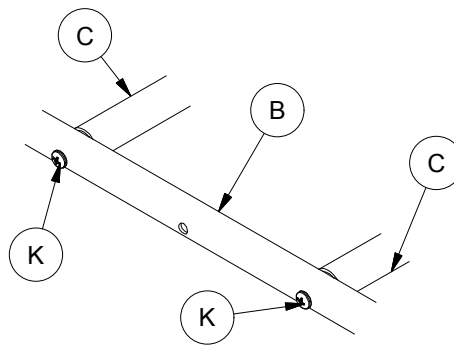

DETAIL A
(4 PLACES)

DETAIL C
(6 PLACES)

DETAIL B
(1 PLACE)

A	2	END FRAME-U
B	10	END FRAME CROSS TUBE x 21-3/4" LONG
C	20	CONNECTOR TUBE x 58-3/4" LONG
D	2	CROSS-BRACE ROD
E	2	4" SWIVEL WHEEL
F	2	4" SWIVEL WHEEL W/ LOCK
G	1	1/4"-20 x 3/8" PAN HD PHILLIPS SCREW, SS
H	4	1/4"-20 SELF-LOCK ACRON NUT, SS
I	4	1/2-13 JAM NUT
J	1	1/4"-20 HEX NUT18-8, SS
K	60	1/4"-20 x 1 3/4" PAN HEAD MS, ZP
L	4	1/4" SPLIT LOCK WASHER