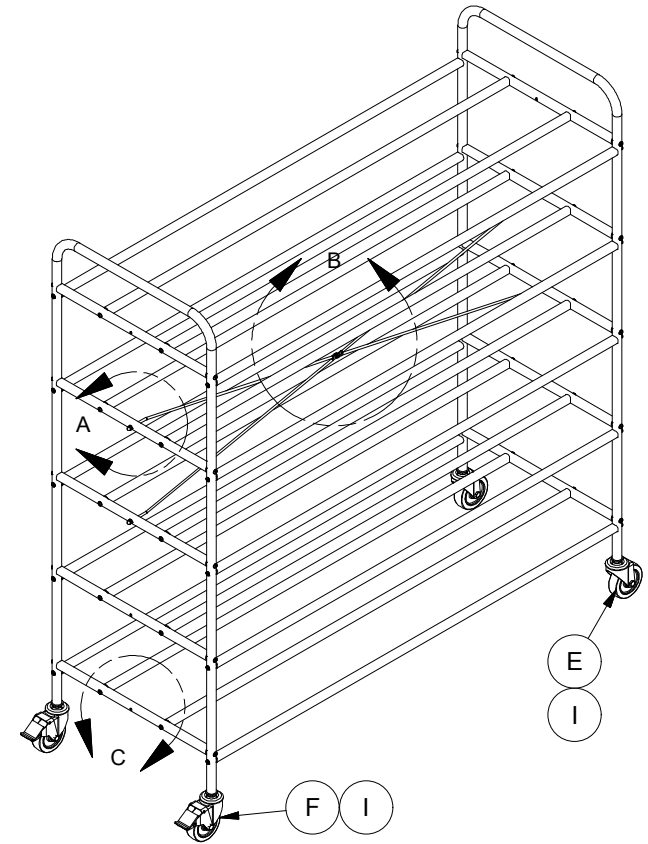

DETAIL A
(4 PLACES)

DETAIL C
(6 PLACES)

DETAIL B
(1 PLACE)

A	2	END FRAME-U
B	10	END FRAME CROSS TUBE x 21-3/4" LONG
C	20	CONNECTOR TUBE x 58-3/4" LONG
D	2	CROSS-BRACE ROD
E	2	4" SWIVEL WHEEL
F	2	4" SWIVEL WHEEL W/ LOCK
G	1	1/4"-20 x 3/8" PAN HD PHILLIPS SCREW, SS
H	4	1/4"-20 SELF-LOCK ACRON NUT, SS
I	4	1/2-13 JAM NUT
J	1	1/4"-20 HEX NUT18-8, SS
K	60	1/4"-20 x 1 3/4" PAN HEAD MS, ZP
L	4	1/4" SPLIT LOCK WASHER

ITEM	QTY	DESCRIPTION	
		MODEL NUMBER:	FHC-1
		PRODUCT NAME:	FOOTBALL HELMET STORAGE CADDY
		DATE:	12/3/2014
		REV:	-
		DRAWN BY:	Moune T.
		CHECKED BY:	WVB

976 Hartford Turnpike
Waterford, CT 06385 USA
(800)243-0533 Fax: (800)988-3363
www.jaypro.com