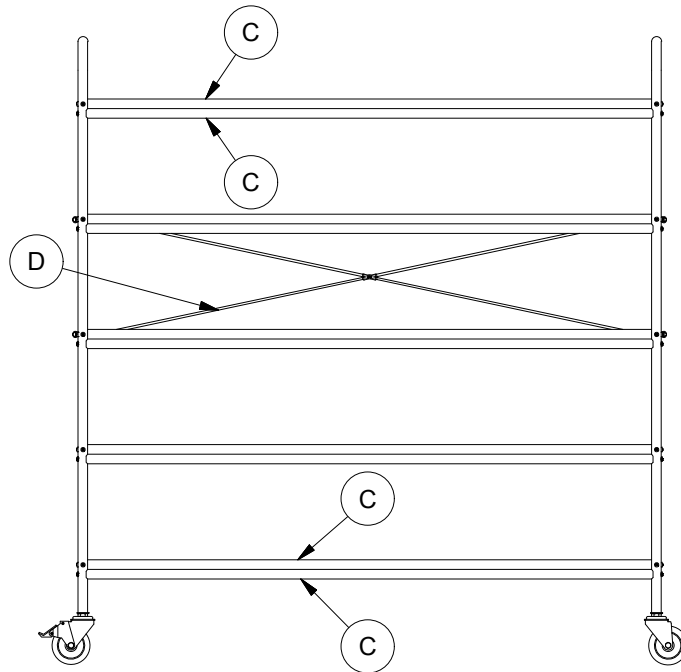

DETAIL A
(4 PLACES)

DETAIL C
(6 PLACES)

DETAIL B
(1 PLACE)

A	2	END FRAME-U
B	10	END FRAME CROSS TUBE x 21-3/4" LONG
C	20	CONNECTOR TUBE x 58-3/4" LONG
D	2	CROSS-BRACE ROD
E	2	4" SWIVEL WHEEL
F	2	4" SWIVEL WHEEL W/ LOCK
G	1	1/4"-20 x 3/8" PAN HD PHILLIPS SCREW, SS
H	4	1/4"-20 SELF-LOCK ACRON NUT, SS
I	4	1/2-13 JAM NUT
J	1	1/4"-20 HEX NUT18-8, SS
K	60	1/4"-20 x 1 3/4" PAN HEAD MS, ZP
L	4	1/4" SPLIT LOCK WASHER