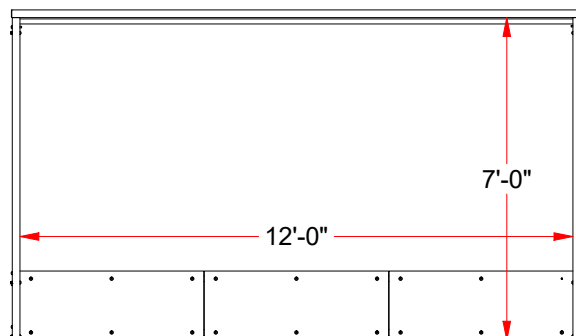

FHG-2AL (Formally: OFHG-7124)

OFFICIAL FIELD HOCKEY GOALS
WITH BOTTOM BOARDS

© COPYRIGHT 2017 JAYPRO SPORTS, LLC. ALL RIGHTS RESERVED
THIS PRINT IS THE PROPERTY OF JAYPRO SPORTS, LLC. AND MAY
NOT BE REPRODUCED WITHOUT WRITTEN PERMISSION

www.jaypro.com
(800) 243-0533
976 Hartford Turnpike
Waterford, CT 06385 USA

Sheet 1 of 1