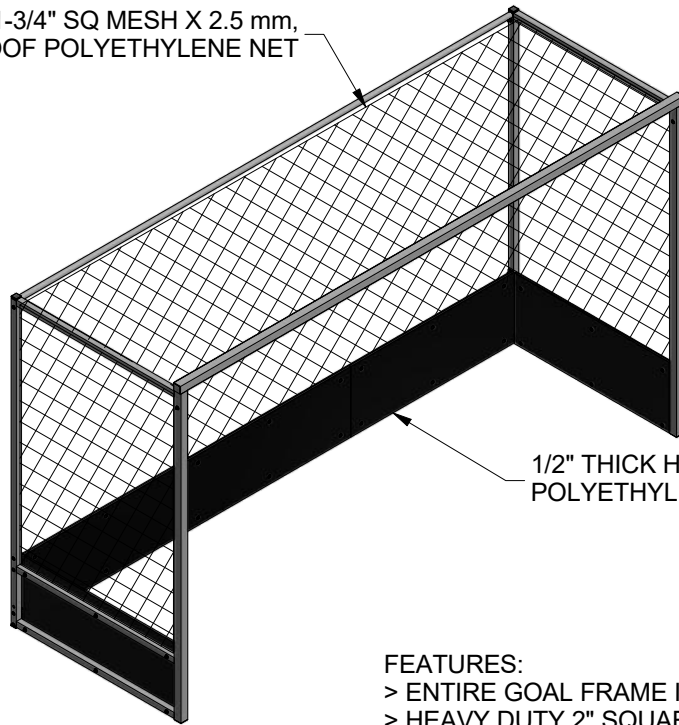

OFFICIAL FIELD HOCKEY GOALS WITH BOTTOM BOARDS

1-3/4" SQ MESH X 2.5 mm,
WEATHERPROOF POLYETHYLENE NET

2" x 2" SQUARE ALUMINUM
GOAL FACE

1/2" THICK HIGH DENSITY
POLYETHYLENE (HDPE) BOTTOM BOARDS

FEATURES:

- > ENTIRE GOAL FRAME IS POWDER COATED WHITE
- > HEAVY DUTY 2" SQUARE ALUMINUM GOAL FACE
- > UNIQUE "MONEY CLIP" STYLE NET CLIPS
- > BLACK COLOR BOTTOM BOARDS
- > 1/2" THICK HIGH DENSITY POLYETHYLENE BOTTOM BOARD
- > 1 3/4" WEATHERPROOF SQUARE POLYETHYLENE MESH NET

OPTIONS:

- > HEAVY DUTY 10" PNEUMATIC WHEEL KIT (P/N: FHK-1WK)

FHG-2AL (Formally: OFHG-7124)

OFFICIAL FIELD HOCKEY GOALS
WITH BOTTOM BOARDS

© COPYRIGHT 2017 JAYPRO SPORTS, LLC. ALL RIGHTS RESERVED
THIS PRINT IS THE PROPERTY OF JAYPRO SPORTS, LLC. AND MAY
NOT BE REPRODUCED WITHOUT WRITTEN PERMISSION