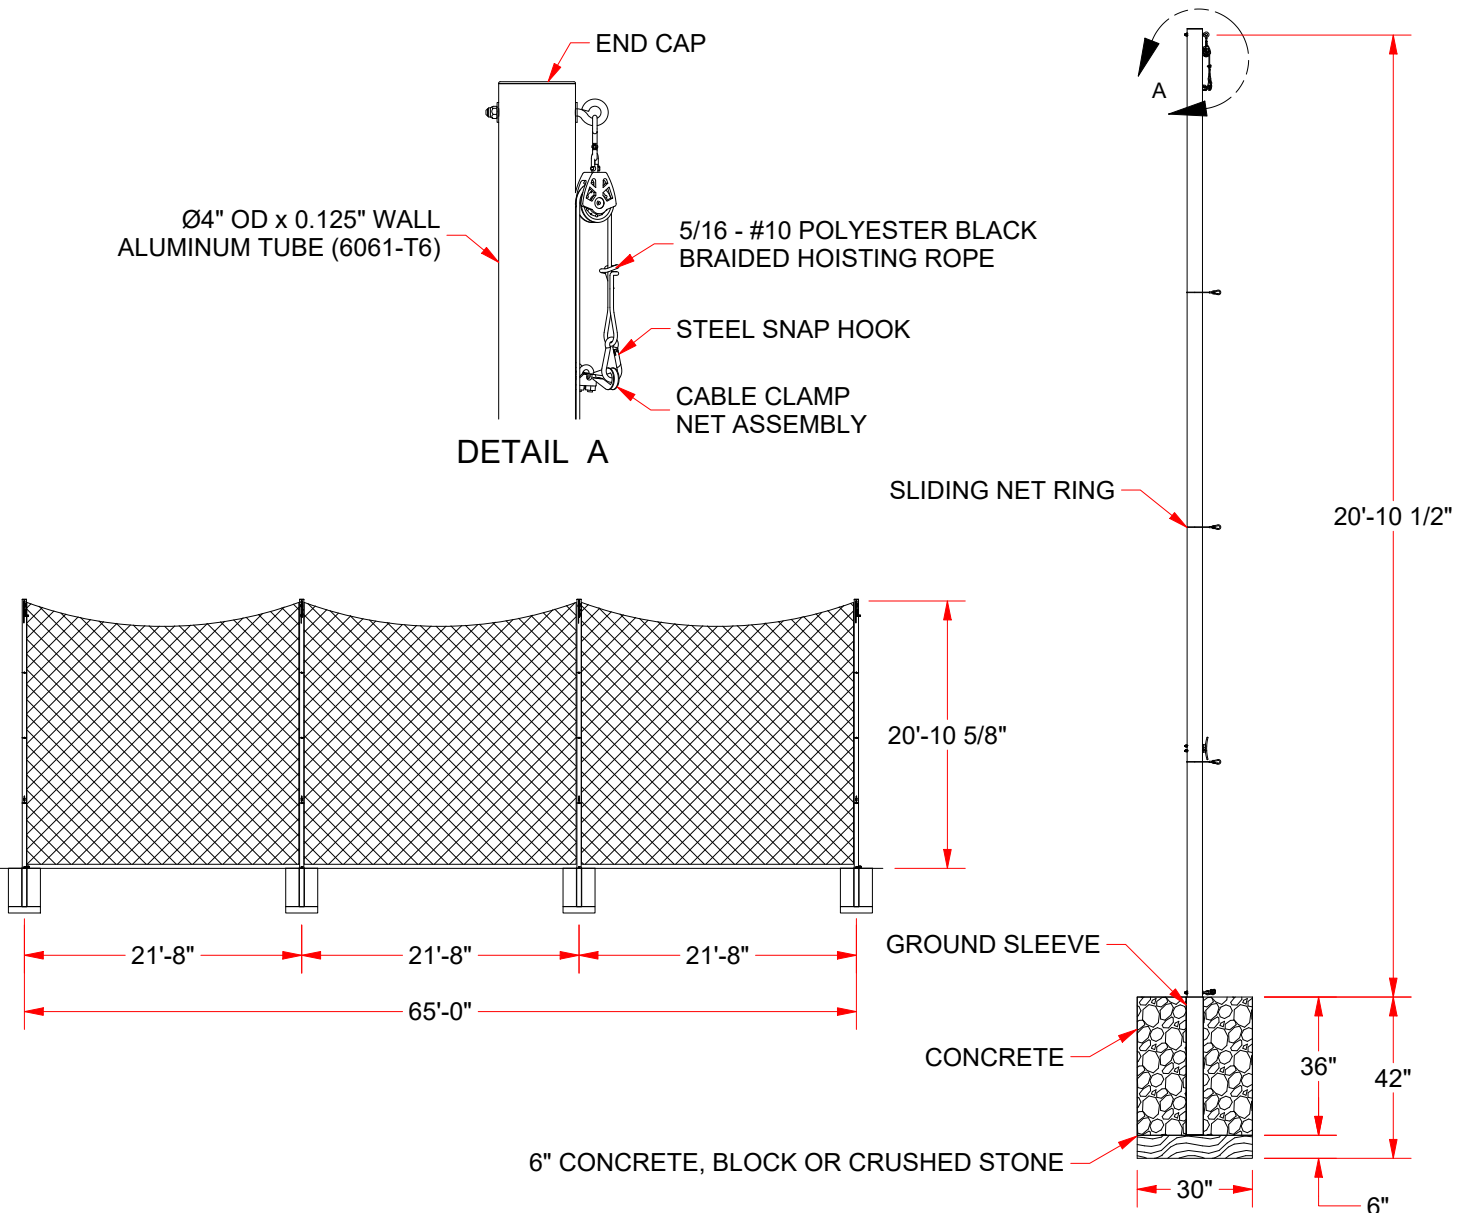

20 FT x 65 FT SOCCER BACKSTOP SYSTEM

NOTE: THESE ARE SUGGESTED DIMENSIONS FOR AVERAGE SOIL CONDITIONS, CONSULT LOCAL BUILDING CODES.

FEATURES:

- * Ø4" O.D. x 0.125" WALL ALUMINUM TUBE (6061-T6)
- * POLES TO BE POWDER COAT BLACK
- * CORROSION RESISTANT HARDWARE
- * COMES WITH GROUND SLEEVE
- * GROUND SLEEVE COVER - OPTIONAL (P/N: FN-20-C)
- * 3-1/2", #36 KNOTLESS BLACK NYLON SQ. MESH, UV TREATED, WITH 1/4" ROPE BORDER (STANDARD)

FNSB-65

20 FT x 65 FT SOCCER BACKSTOP SYSTEM

© COPYRIGHT 2020 JAYPRO SPORTS, LLC. ALL RIGHTS RESERVED THIS PRINT IS THE PROPERTY OF JAYPRO SPORTS, LLC. AND MAY NOT BE REPRODUCED WITHOUT WRITTEN PERMISSION