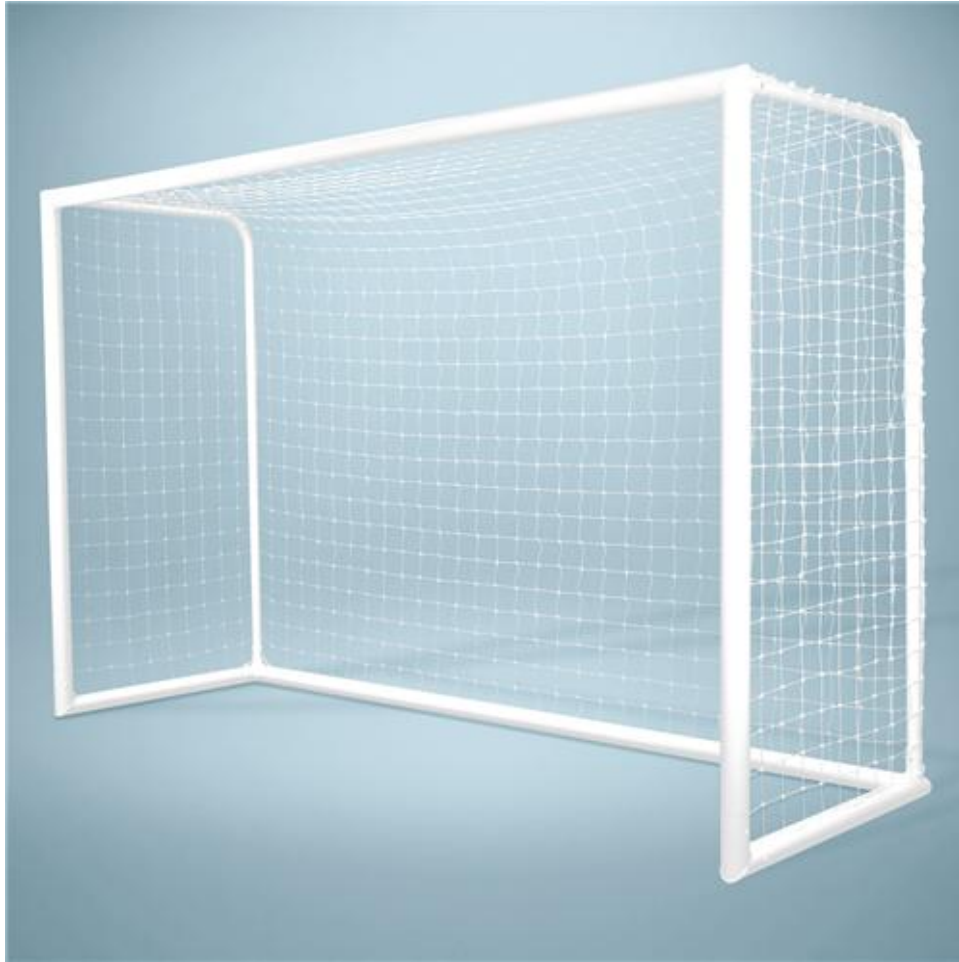

# FSG-1 DELUXE OFFICIAL FUTSAL GOAL

## FEATURES:

- > OFFICIAL SIZE 2 m (6'-7") HIGH x 3 m (9'-10") WIDE x 1 m (3'-3") DEEP
- > GOAL FACE & BASE MADE OF 3" O.D. ROUND EXTRUDED ALUMINUM CHANNEL
- > BACKSTAYS 1-1/4" (1.66") ROUND HEAVY WALLED ALUMINUM TUBE
- > FULL GROUND BASE FRAME INCLUDES CHANNEL FOR COMPLETE NET ATTACHMENT
- > EASY TRACK™ NET ATTACHMENT SYSTEM WITH EXCLUSIVE FLUSH NET CLIPS
- > ENTIRE GOAL IS POWDER COATED WHITE
- > INCLUDES WHITE 4" SQUARE MESH POLYETHYLENE NET
- > ALL STAINLESS HARDWARE

## OPTION:

- > 10" PNEUMATIC WHEEL KIT AVAILABLE FOR EASY TRANSPORT (NSGWK)

CHANNEL w/ NET CLIP