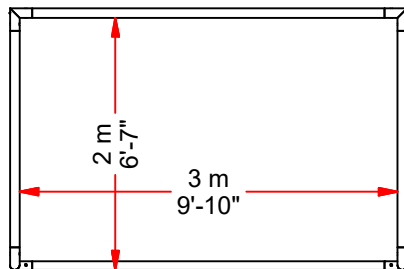

OPTION:

- > 10" PNEUMATIC WHEEL KIT AVAILABLE FOR EASY TRANSPORT (NSGWK)

CHANNEL w/ NET CLIP