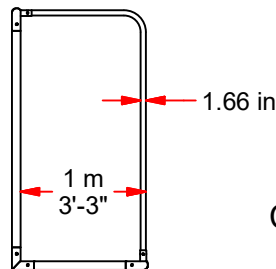

OPTION:

- > 10" PNEUMATIC WHEEL KIT AVAILABLE FOR EASY TRANSPORT (NSGWK)

CHANNEL w/ NET CLIP