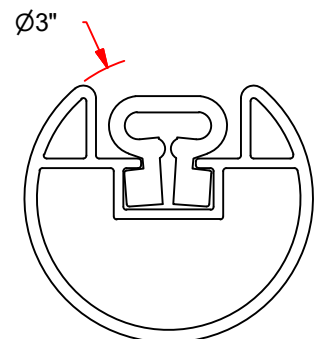

## FEATURES:

- > OFFICIAL SIZE 2 m (6'-7") HIGH x 3 m (9'-10") WIDE x 1 m (3'-3") DEEP
- > GOAL FACE & BASE MADE OF 3" O.D. ROUND EXTRUDED ALUMINUM CHANNEL
- > BACKSTAYS 1-1/4" (1.66") ROUND HEAVY WALLED ALUMINUM TUBE
- > FULL GROUND BASE FRAME INCLUDES CHANNEL FOR COMPLETE NET ATTACHMENT
- > EASY TRACK™ NET ATTACHMENT SYSTEM WITH EXCLUSIVE FLUSH NET CLIPS
- > ENTIRE GOAL IS POWDER COATED WHITE
- > INCLUDES WHITE 4" SQUARE MESH POLYETHYLENE NET
- > ALL STAINLESS HARDWARE

## OPTION:

- > 10" PNEUMATIC WHEEL KIT AVAILABLE FOR EASY TRANSPORT (NSGWK)

CHANNEL w/ NET CLIP