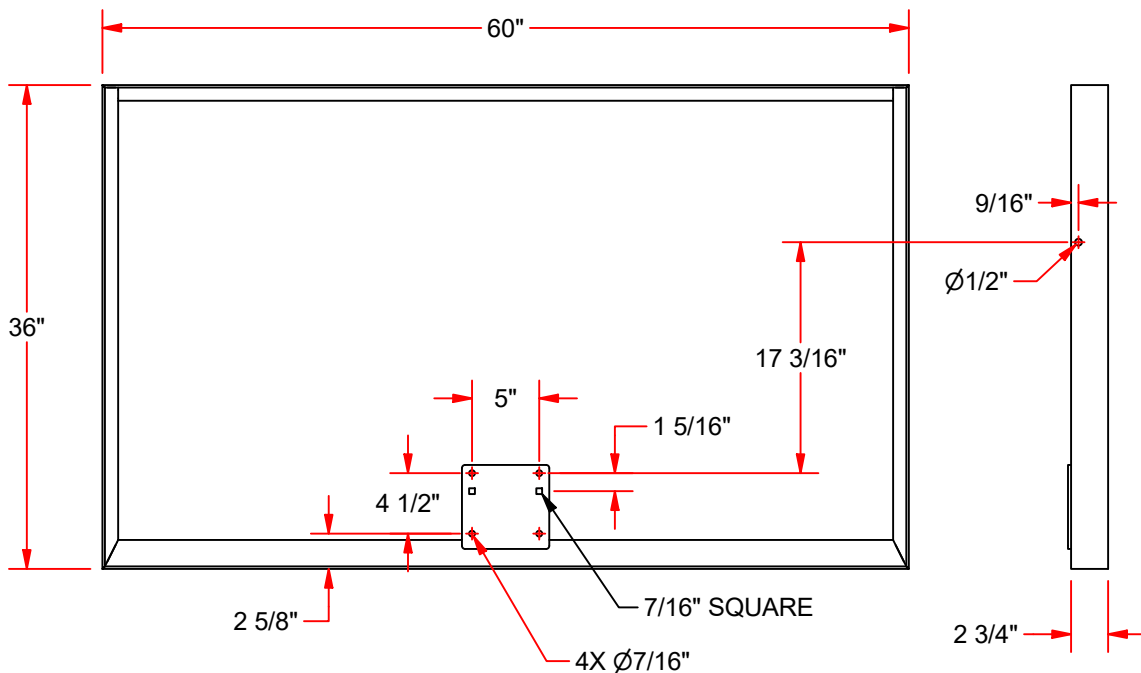

THE TITAN CVX REPLACEMENT BACKBOARD

FEATURES:

- > 36" x 60" RECTANGULAR TEMPERED GLASS BACKBOARDS
- > INCLUDES BROADER AND TARGET.
- > WEIGHT IS 163 lbs.
- > 5" x 4-1/2" GOAL MOUNTING PATTERN.
- > SHOWN WITH REPLACEMENT GOAL (GBR361) AND EDGE PADDING (CVEP-60).