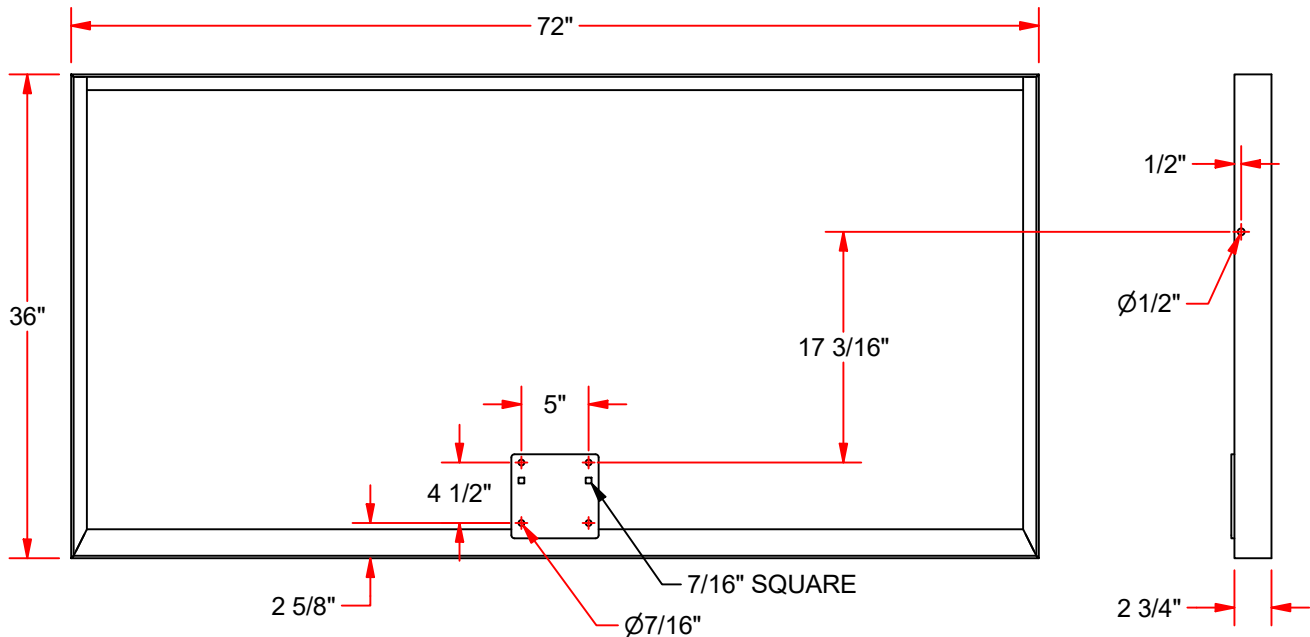

THE TITAN CVX REPLACEMENT BACKBOARD

FEATURES:

- > 42" x 72" RECTANGULAR TEMPERED GLASS BACKBOARDS
- > INCLUDES BROWDER AND TARGET.
- > WEIGHT IS 245 lbs.
- > 5" x 4-1/2" GOAL MOUNTING PATTERN.
- > SHOWN WITH REPLACEMENT GOAL (GBR360)
- > OPTIONAL EDGE PADDING (CVEP-72)