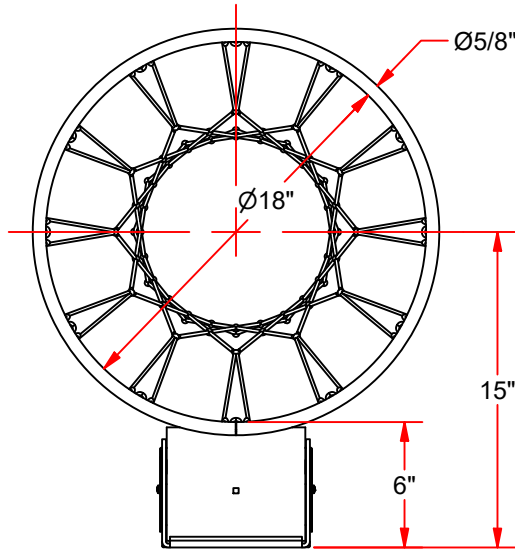

GBR360 BREAKAWAY GOAL

FEATURES:

- > Adjustable goal withstands different levels of pressure.
- > Indoor/outdoor heavy-duty use.
- > Pigtail ring net attachment system.
- > Three spring mechanism.
- > Fits 5"x 5" or 5"x 4" mounting hole pattern.
- > Nylon net and mounting hardware included.