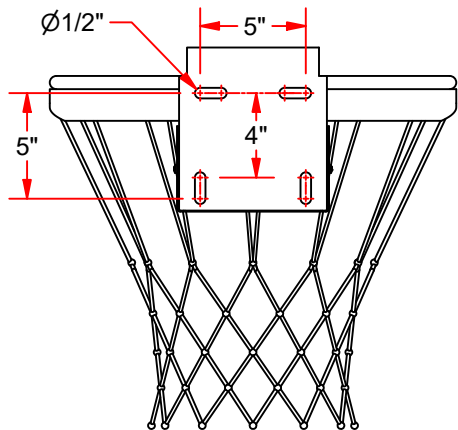

GBR360 BREAKAWAY GOAL

FEATURES:

- > Adjustable goal withstands different levels of pressure.
- > Indoor/outdoor heavy-duty use.
- > Pigtail ring net attachment system.
- > Three spring mechanism.
- > Fits 5"x 5" or 5"x 4" mounting hole pattern.
- > Nylon net and mounting hardware included.