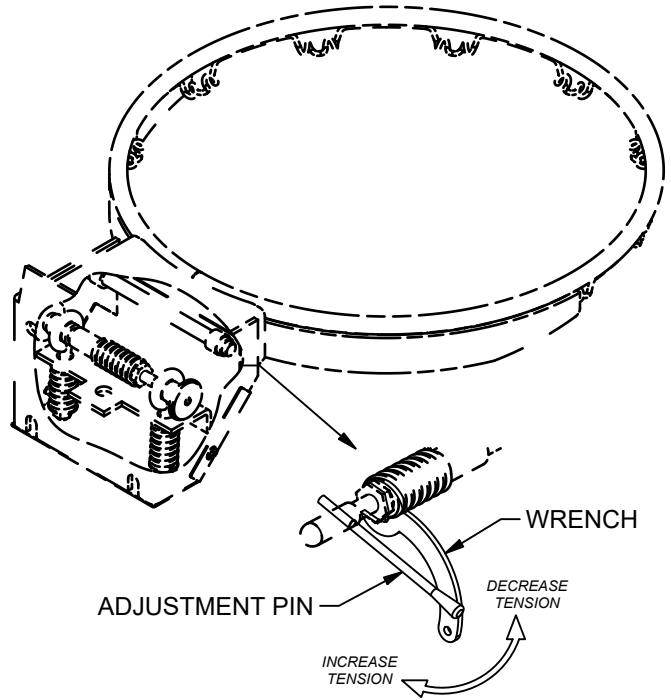

GBR360 BREAKAWAY GOAL

FEATURES:

- > Adjustable goal withstands different levels of pressure.
- > Indoor/outdoor heavy-duty use.
- > Pigtail ring net attachment system.
- > Three spring mechanism.
- > Fits 5"x 5" or 5"x 4" mounting hole pattern.
- > Nylon net and mounting hardware included.