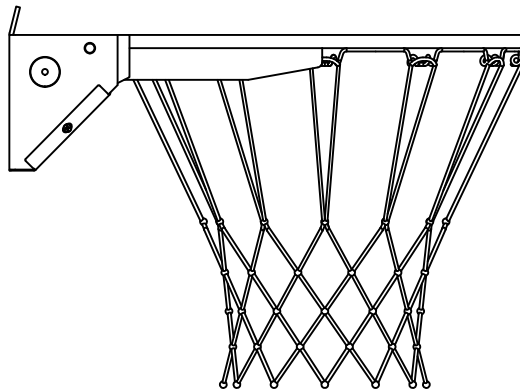

GBR360 BREAKAWAY GOAL

FEATURES:

- > Adjustable goal withstands different levels of pressure.
- > Indoor/outdoor heavy-duty use.
- > Pigtail ring net attachment system.
- > Three spring mechanism.
- > Fits 5"x 5" or 5"x 4" mounting hole pattern.
- > Nylon net and mounting hardware included.