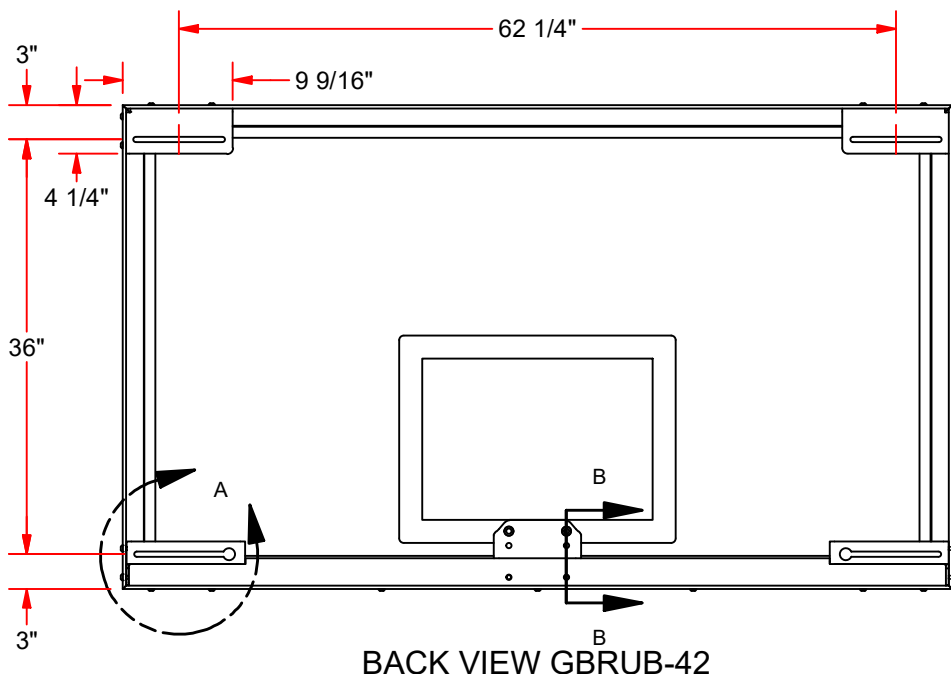

# GBRUB-42 42" x 72" NON-BREAKABLE RECTANGULAR GLASS BACKBOARD

PROJECT NAME \_\_\_\_\_

PROJECT NUMBER \_\_\_\_\_

ARCHITECT \_\_\_\_\_

CONTRACTOR \_\_\_\_\_

NOTES \_\_\_\_\_

## OPTIONAL EQUIPMENT:

GOAL: BREAKAWAY OR FIXED (SPECIFY) WITH FRONT MOUNT 4" x 5" HOLE PATTERN

EDGE PADDING: BOLT-ON (Safe-Pro MBBP-6)

### BACKBOARD

Backboard shall be 42" x 72" to meet all NCAA, NFHSA, WNBA and NBA requirements. ½" tempered glass cushioned within a shock absorbing vinyl gasket. Constructed of high strength clear anodized aluminum channel outer frame with engineered lower reinforced steel member. Designed to transfer impact load on goal directly to support structure, without imparting any stress on the glass. May be used with either direct mount or four-corner-mounting applications. Standard mounting slots provided at 36" x 62"/66" on the rear corners of the board. Pre-drilled for Safe-Pro™ bolt-on edge padding. Official "white" border and target to be permanently fused into the face of the glass.

### GOAL MOUNTING

Goal mounting pattern is 4" x 5". Goal mounting plate is offset from glass to eliminate direct contact and eliminate stress. Added feature provides independent leveling of the goal.