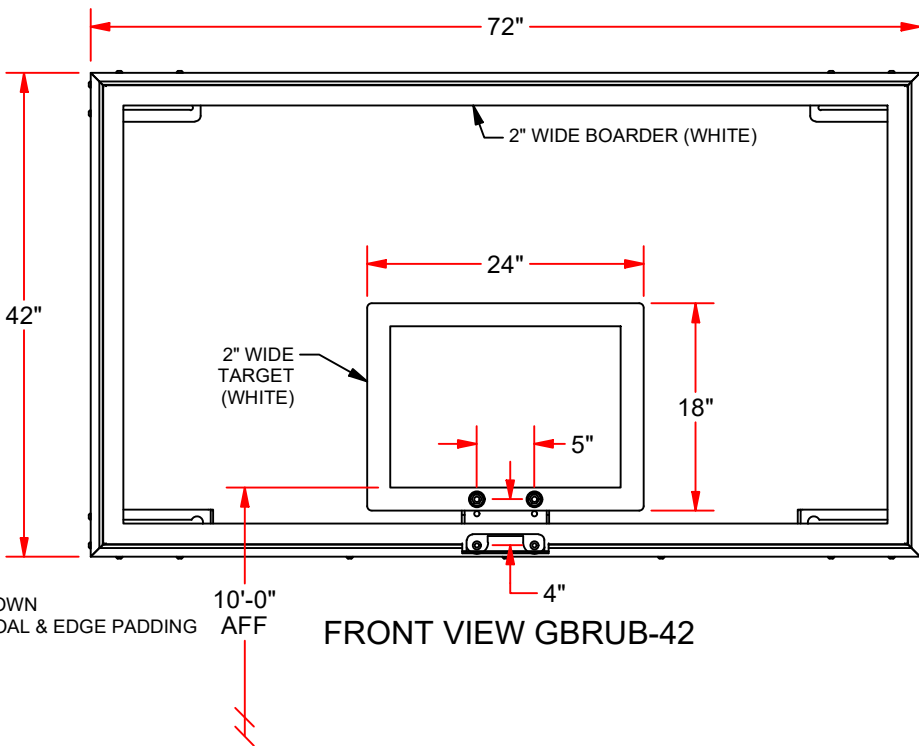

# GBRUB-42 42" x 72" NON-BREAKABLE RECTANGULAR GLASS BACKBOARD

PROJECT NAME \_\_\_\_\_

PROJECT NUMBER \_\_\_\_\_

ARCHITECT \_\_\_\_\_

CONTRACTOR \_\_\_\_\_

NOTES \_\_\_\_\_

## OPTIONAL EQUIPMENT:

GOAL: BREAKAWAY OR FIXED (SPECIFY) WITH FRONT MOUNT 4" x 5" HOLE PATTERN

EDGE PADDING: BOLT-ON (Safe-Pro MBBP-6)

### BACKBOARD

Backboard shall be 42" x 72" to meet all NCAA, NFHSA, WNBA and NBA requirements. ½" tempered glass cushioned within a shock absorbing vinyl gasket. Constructed of high strength clear anodized aluminum channel outer frame with engineered lower reinforced steel member. Designed to transfer impact load on goal directly to support structure, without imparting any stress on the glass. May be used with either direct mount or four-corner-mounting applications. Standard mounting slots provided at 36" x 62"/66" on the rear corners of the board. Pre-drilled for Safe-Pro™ bolt-on edge padding. Official "white" border and target to be permanently fused into the face of the glass.

### GOAL MOUNTING

Goal mounting pattern is 4" x 5". Goal mounting plate is offset from glass to eliminate direct contact and eliminate stress. Added feature provides independent leveling of the goal.