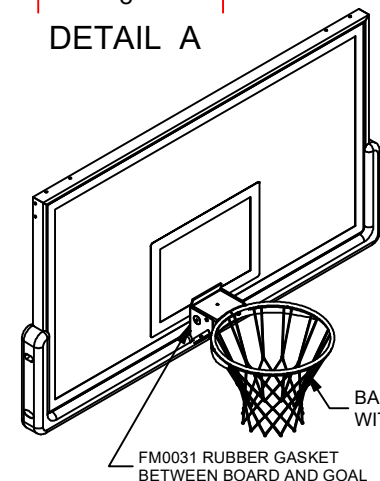

# GBRUB-42 42" x 72" NON-BREAKABLE RECTANGULAR GLASS BACKBOARD

PROJECT NAME \_\_\_\_\_

PROJECT NUMBER \_\_\_\_\_

ARCHITECT \_\_\_\_\_

CONTRACTOR \_\_\_\_\_

NOTES \_\_\_\_\_

## OPTIONAL EQUIPMENT:

GOAL: BREAKAWAY OR FIXED (SPECIFY) WITH FRONT MOUNT 4" x 5" HOLE PATTERN

EDGE PADDING: BOLT-ON (Safe-Pro MBBP-6)