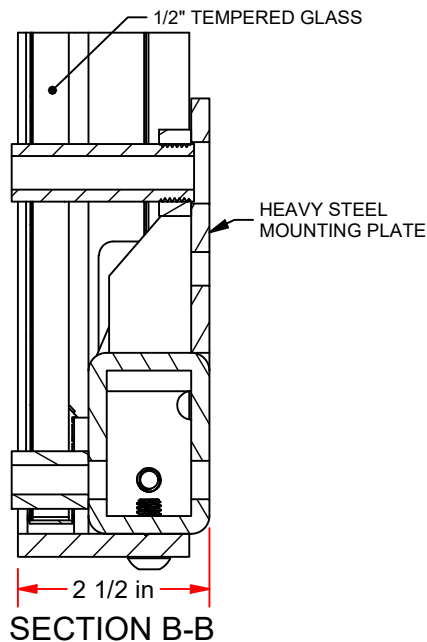

# GBRUB-42 42" x 72" NON-BREAKABLE RECTANGULAR GLASS BACKBOARD

PROJECT NAME \_\_\_\_\_

PROJECT NUMBER \_\_\_\_\_

ARCHITECT \_\_\_\_\_

CONTRACTOR \_\_\_\_\_

NOTES \_\_\_\_\_

## OPTIONAL EQUIPMENT:

GOAL: BREAKAWAY OR FIXED (SPECIFY) WITH FRONT MOUNT 4" x 5" HOLE PATTERN

EDGE PADDING: BOLT-ON (Safe-Pro MBBP-6)

### BACKBOARD

Backboard shall be 42" x 72" to meet all NCAA, NFHSA, WNBA and NBA requirements. ½" tempered glass cushioned within a shock absorbing vinyl gasket. Constructed of high strength clear anodized aluminum channel outer frame with engineered lower reinforced steel member. Designed to transfer impact load on goal directly to support structure, without imparting any stress on the glass. May be used with either direct mount or four-corner-mounting applications. Standard mounting slots provided at 36" x 62"/66" on the rear corners of the board. Pre-drilled for Safe-Pro™ bolt-on edge padding. Official "white" border and target to be permanently fused into the face of the glass.

### GOAL MOUNTING

Goal mounting pattern is 4" x 5". Goal mounting plate is offset from glass to eliminate direct contact and eliminate stress. Added feature provides independent leveling of the goal.