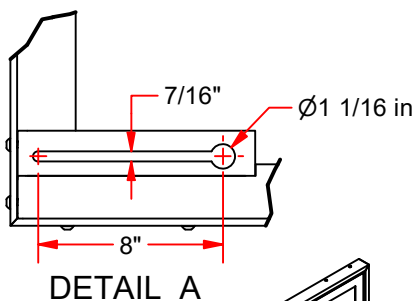

# GBRUB-42 42" x 72" NON-BREAKABLE RECTANGULAR GLASS BACKBOARD

PROJECT NAME \_\_\_\_\_

PROJECT NUMBER \_\_\_\_\_

ARCHITECT \_\_\_\_\_

CONTRACTOR \_\_\_\_\_

NOTES \_\_\_\_\_

### BACKBOARD

Backboard shall be 42" x 72" to meet all NCAA, NFHSA, WNBA and NBA requirements. ½" tempered glass cushioned within a shock absorbing vinyl gasket. Constructed of high strength clear anodized aluminum channel outer frame with engineered lower reinforced steel member. Designed to transfer impact load on goal directly to support structure, without imparting any stress on the glass. May be used with either direct mount or four-corner-mounting applications. Standard mounting slots provided at 36" x 62"/66" on the rear corners of the board. Pre-drilled for Safe-Pro™ bolt-on edge padding. Official "white" border and target to be permanently fused into the face of the glass.

### GOAL MOUNTING

Goal mounting pattern is 4" x 5". Goal mounting plate is offset from glass to eliminate direct contact and eliminate stress. Added feature provides independent leveling of the goal.