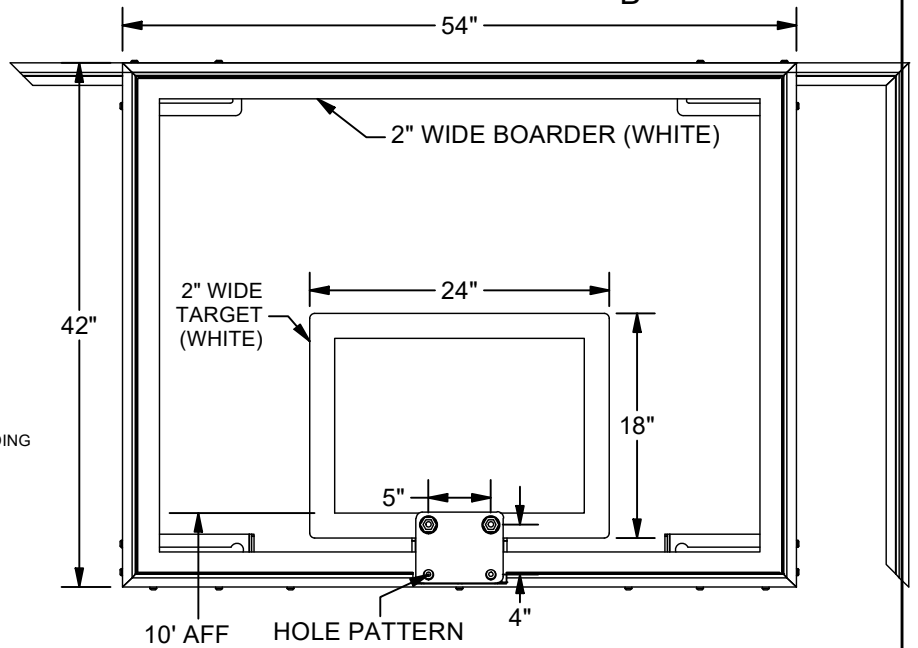

GBRUB-54 42" x 54" TEMPERED GLASS RECTANGULAR BACKBOARD

DETAIL A

OPTIONAL EQUIPMENT:

GOAL: BREAKAWAY OR FIXED (SPECIFY) WITH FRONT MOUNT 4" x 5" HOLE PATTERN

EDGE PADDING: BOLT-ON (Safe-Pro™ MBBP-6) ADHESIVE (GBB-2)

PROJECT NAME _____

PROJECT NUMBER _____

ARCHITECT _____

CONTRACTOR _____

NOTES _____

INNOVATION, PERFORMANCE AND COMMITMENT SINCE 1953

GBRUB-54

42" x 54" TEMPERED GLASS RECTANGULAR BACKBOARD WITH REINFORCED ALUMINUM FRAME