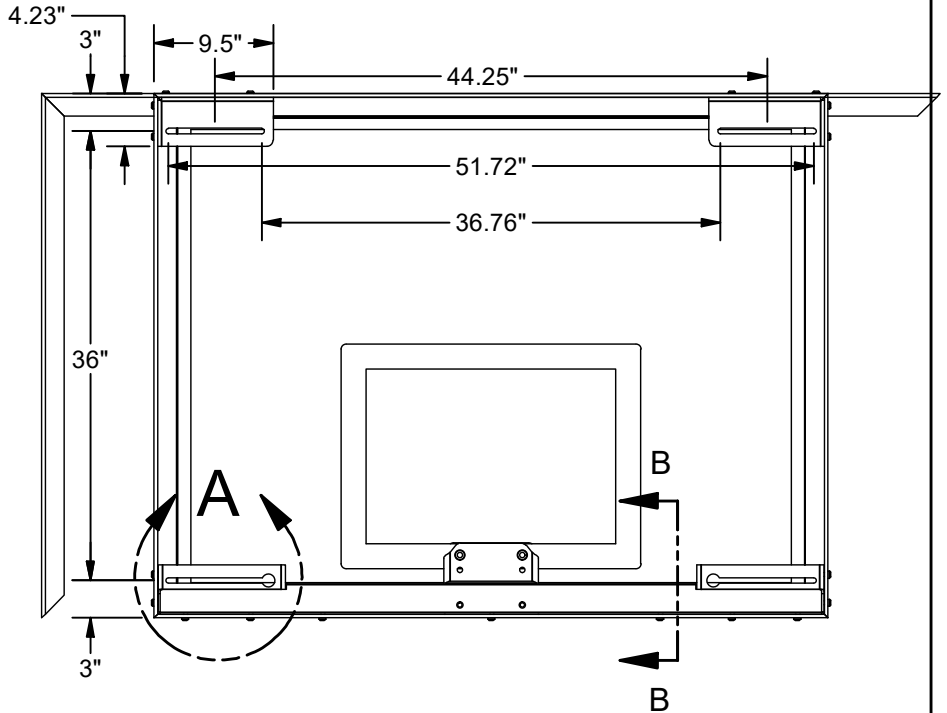

GBRUB-54 42" x 54" TEMPERED GLASS RECTANGULAR BACKBOARD

DETAIL A

OPTIONAL EQUIPMENT:

GOAL: BREAKAWAY OR FIXED (SPECIFY) WITH FRONT MOUNT 4" x 5" HOLE PATTERN

EDGE PADDING: BOLT-ON (Safe-Pro™ MBBP-6) ADHESIVE (GBB-2)

PROJECT NAME _____

PROJECT NUMBER _____

ARCHITECT _____

CONTRACTOR _____

NOTES _____

INNOVATION, PERFORMANCE AND COMMITMENT SINCE 1953

GBRUB-54

42" x 54" TEMPERED GLASS RECTANGULAR BACKBOARD WITH REINFORCED ALUMINUM FRAME