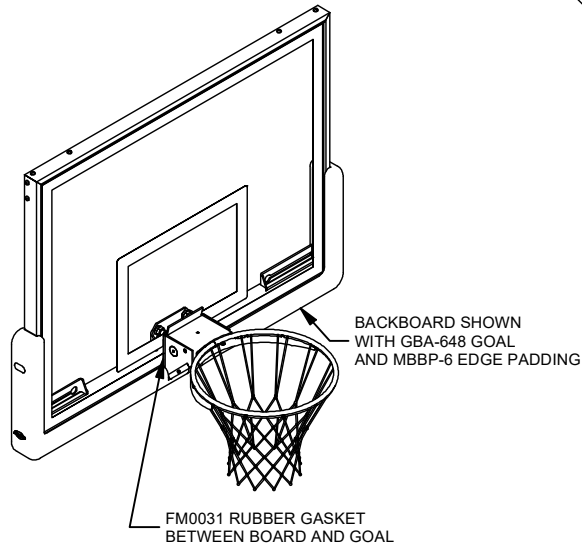

GBRUB-54 42" x 54" TEMPERED GLASS RECTANGULAR BACKBOARD

DETAIL A

OPTIONAL EQUIPMENT:

GOAL: BREAKAWAY OR FIXED (SPECIFY) WITH FRONT MOUNT 4" x 5" HOLE PATTERN

EDGE PADDING: BOLT-ON (Safe-Pro™ MBBP-6) ADHESIVE (GBB-2)

PROJECT NAME _____

PROJECT NUMBER _____

ARCHITECT _____

CONTRACTOR _____

NOTES _____

INNOVATION, PERFORMANCE AND COMMITMENT SINCE 1953

GBRUB-54

42" x 54" TEMPERED GLASS RECTANGULAR BACKBOARD WITH REINFORCED ALUMINUM FRAME