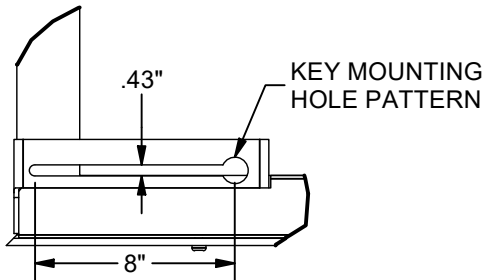

GBRUB-54 42" x 54" TEMPERED GLASS RECTANGULAR BACKBOARD

DETAIL A

OPTIONAL EQUIPMENT:

GOAL: BREAKAWAY OR FIXED (SPECIFY) WITH FRONT MOUNT 4" x 5" HOLE PATTERN

EDGE PADDING: BOLT-ON (Safe-Pro™ MBBP-6) ADHESIVE (GBB-2)

PROJECT NAME _____

PROJECT NUMBER _____

ARCHITECT _____

CONTRACTOR _____

NOTES _____

INNOVATION, PERFORMANCE AND COMMITMENT SINCE 1953

GBRUB-54

42" x 54" TEMPERED GLASS RECTANGULAR BACKBOARD WITH REINFORCED ALUMINUM FRAME