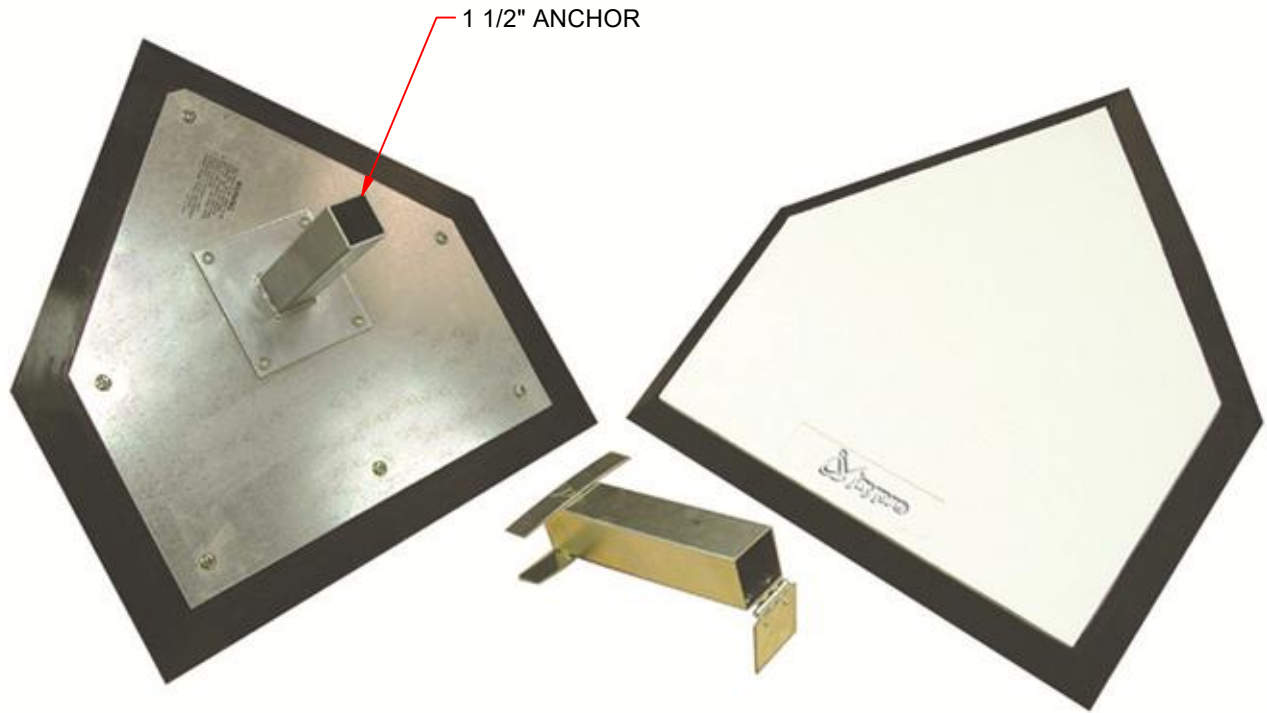

HP-200 MAJOR LEAGUE HOME PLATE w/ 1-1/2" ANCHOR

FEATURES:

- > DURABLE MOLDED RUBBER CONSTRUCTION
- > STANCHION-MOUNTED STEEL PLATE
- > EASILY REMOVED FOR MAINTENANCE OR STORAGE
- > INCLUDES 1-1/2" ANCHOR & PLUG
- > OVERALL PLATE THICKNESS 1 1/8"

HP-200

MAJOR LEAGUE HOME PLATE w/ 1-1/2" ANCHOR

© COPYRIGHT 2021 JAYPRO SPORTS, LLC. ALL RIGHTS RESERVED THIS PRINT IS THE PROPERTY OF JAYPRO SPORTS, LLC. AND MAY NOT BE REPRODUCED WITHOUT WRITTEN PERMISSION