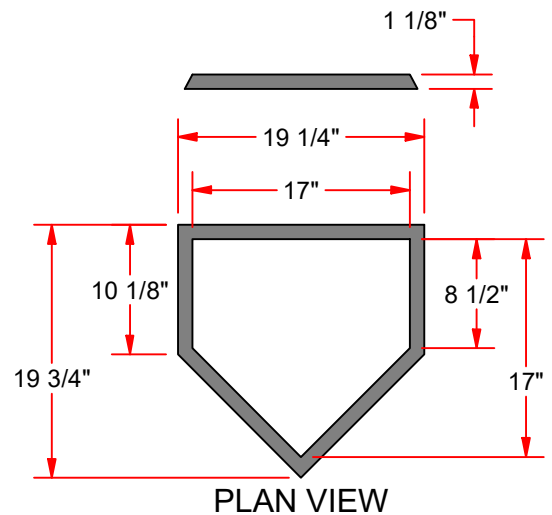

HP-200 MAJOR LEAGUE HOME PLATE w/ 1-1/2" ANCHOR

FEATURES:

- > DURABLE MOLDED RUBBER CONSTRUCTION
- > STANCHION-MOUNTED STEEL PLATE
- > EASILY REMOVED FOR MAINTENANCE OR STORAGE
- > INCLUDES 1-1/2" ANCHOR & PLUG
- > OVERALL PLATE THICKNESS 1 1/8"