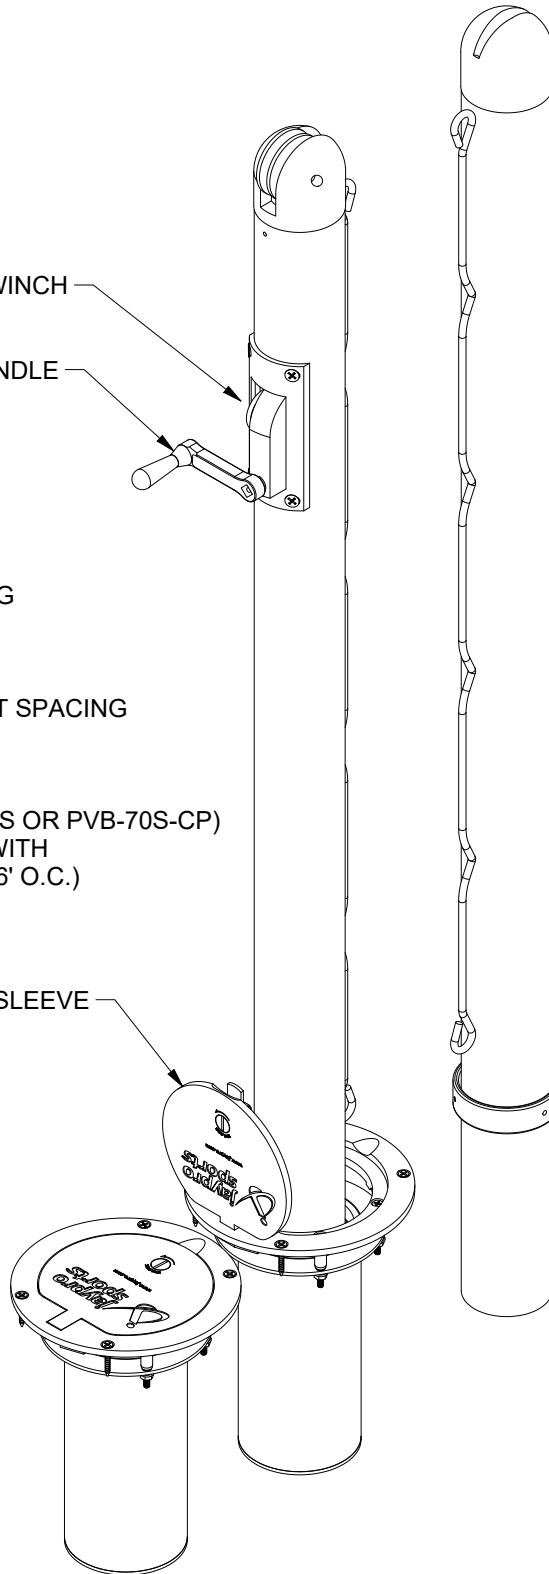

ITS-300 3" Deluxe Indoor Tennis Posts

WORM GEAR WINCH
REMOVABLE HANDLE

FEATURES:

- > 3" ROUND POSTS
- > 11 GAUGE STEEL CONSTRUCTION
- > SOLID STAINLESS STEEL INTERNAL WORM GEAR WINCH WITH SELF-LOCKING MECHANISM TO PREVENT RECOILING DURING WINDING
- > REMOVABLE WINCH HANDLE
- > CHOOSE NET LENGTH BASED ON POST SPACING
- NET SOLD SEPARATELY

OPTIONAL:

- > FLOOR SLEEVES WITH COVER (PVB-70S OR PVB-70S-CP)
- > TPV-13, INDOOR NET IS COMPATIBLE WITH SLEEVES SPACED FOR VOLLEYBALL (~36' O.C.)

OPTIONAL FLOOR COVER & SLEEVE

ADJUSTABLE COLLAR

ITS-300

3" Deluxe Indoor Tennis Posts