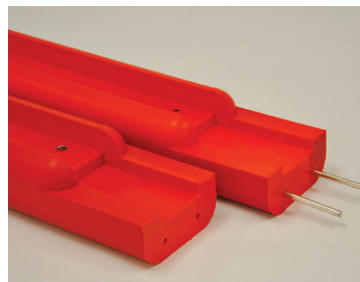

Safe-Pro™

Prevent high-flying injuries and provide maximum safety for your players

The exterior of the MBBP-6 edge pads are of a tough molded urethane skin to provide the exterior with a uniform colored appearance. Steel plates are molded in the padding to facilitate the attachment of the padding to the backboard with bolts.

NCAA, NFHS, FIBA Compliant

Recommended for:

All Programs

Features:

- Bolts easily to all 72" official glass backboards
- Pin style attachment eliminates pad sagging under rim
- Interlocking steel pin connectors provide alignment and eliminate sagging of the pads beneath the goal
- Available in 17 colors

SAFE-PRO™ EDGE PADDING MBBP-6XX (EACH)

Pink	MBBP-6PK	Forest Green	MBBP-6FG
Cardinal Red	MBBP-6C	Orange	MBBP-6OR
Burnt Orange	MBBP-6TO	Maroon	MBBP-6M
Purple	MBBP-6P	Kelly Green	MBBP-6KG
Old Gold	MBBP-6OG	Black	MBBP-6BK
Royal Blue	MBBP-6RB	Columbia Blue	MBBP-6CB
Scarlet Red	MBBP-6S	Gray	MBBP-6GY
Navy Blue	MBBP-6NB	Light Purple	MBBP-6LP
Yellow	MBBP-6YW		

Bolt-on edge padding includes two steel connectors for perfect alignment