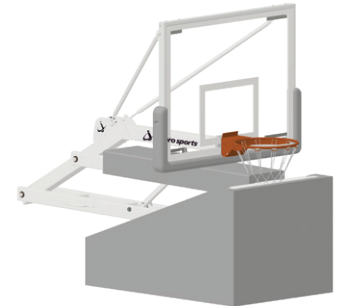

**ELITE
9600****8' Extension****ELITE
6600****5' 6" Extension****ELITE
5400****4' 6" Extension**

Portables feature a spring assisted mechanism allowing easy operation and goal height adjustments.

Each portable includes non-marking heavy-duty casters to easily transport, and easy set-up with adjustable front feet to level each unit.

JAYPRO SPORTS ELITE PORTABLES

ELITE 9600 PORTABLE BACKSTOP

8' Extension
PBEL96 (EACH)

ELITE 6600 PORTABLE BACKSTOP

5' 6" Extension
PBEL66 (EACH)

ELITE 5400 PORTABLE BACKSTOP

4' 6" Extension
54" Backboard
PBEL54 (EACH)

72" Backboard
PBEL5472 (EACH)

Folded Dimension:
153 $\frac{3}{4}$ "L x 72"W x 81"H

Folded Dimension:
123 $\frac{3}{4}$ "L x 72"W x 80 $\frac{3}{4}$ "H

Folded Dimension:
110 $\frac{3}{4}$ "L x 72"/54"W x 79 $\frac{1}{4}$ "H

Elite Portables Include:

Rectangular Glass Backboard
with Direct Goal Mounting
42" x 72" or 42" x 54" for PBEL54

GBA-642 Adjustable
Breakaway Goal

2" thick Vinyl
Wrapping Padding

MBBP-6 Bolt-on Safety
Edge Padding