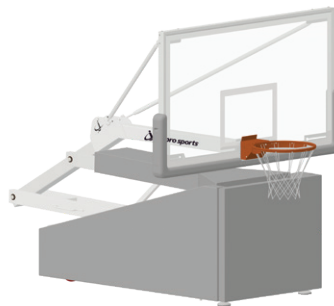

**ELITE
9600****8' Extension****ELITE
6600****5' 6" Extension****ELITE
5400****4' 6" Extension**

Portables feature a spring assisted mechanism allowing easy operation and goal height adjustments.

Each portable includes non-marking heavy-duty casters to easily transport, and easy set-up with adjustable front feet to level each unit.

JAYPRO SPORTS ELITE PORTABLES

ELITE 9600 PORTABLE BACKSTOP

8' Extension
PBEL96 (EACH)

ELITE 6600 PORTABLE BACKSTOP

5' 6" Extension
PBEL66 (EACH)

ELITE 5400 PORTABLE BACKSTOP

4' 6" Extension
54" Backboard
PBEL54 (EACH)

72" Backboard
PBEL5472 (EACH)

Folded Dimension:
153 $\frac{3}{4}$ "L x 72"W x 81"H

Folded Dimension:
123 $\frac{3}{4}$ "L x 72"W x 80 $\frac{3}{4}$ "H

Folded Dimension:
110 $\frac{3}{4}$ "L x 72"/54"W x 79 $\frac{1}{4}$ "H

Elite Portables Include:

Rectangular Glass Backboard
with Direct Goal Mounting
42" x 72" or 42" x 54" for PBEL54

GBA-642 Adjustable
Breakaway Goal

2" thick Vinyl
Wrapping Padding

MBBP-6 Bolt-on Safety
Edge Padding