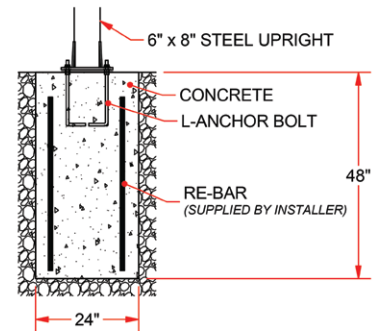

Recommended for:

Indoor/Outdoor Programs

Features:

- Uprights available in 3 sizes: 6" x 8", 6" x 6" and 5" x 5"
- Adjustable height of 5½' to 10'
- 2" x 4" heavy gauge steel extension arms
- Tempered glass or Acrylic backboard
- Reliable actuator and safety pin-stop
- Duplex coating "hot dip" galvanized with black powder coat finish
- Breakaway rim or flex goal, nylon net, and stainless steel hardware included
- Black pole padding and backboard edge padding included

CVAC66 (EA)	6" x 6"	4'	42" x 72"
-------------	---------	----	-----------

TITAN™ REPLACEMENT BACKBOARD

- Tempered glass

42" x 72"	GBCV-72 (EACH)
36" x 60"	GBCV-60 (EACH)

Breakaway Goal
with Nylon Net

TITAN™ REPLACEMENT GOAL

6" x 8" / 6" x 6"	GBR360 (EACH)
5" x 5"	GBR361 (EACH)

**TITAN™ REPLACEMENT
EDGE PADDING**

42" x 72"
CVEP-72 (EACH)

36" x 60"
CVEP-60 (EACH)

SURFACE MOUNT ANCHOR KIT

- Kit includes template, J-bolts, rebar, and hardware