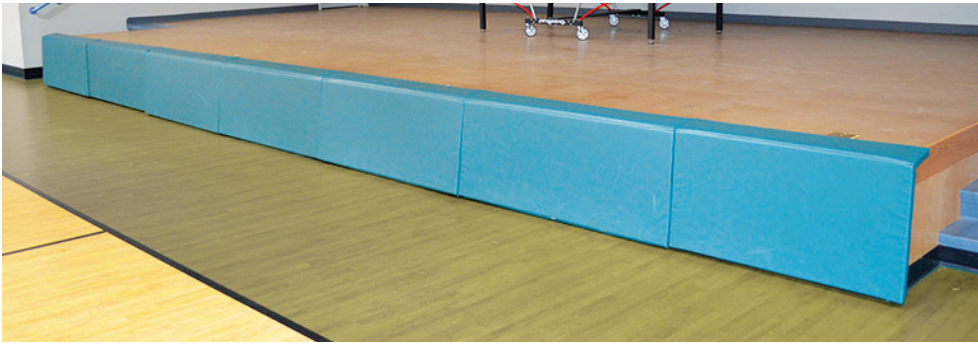

STAGE PADDING

Pads designed specifically for stage applications.

- Folding design permits easy storage access
- High impact foam with fire retardant vinyl
- Variety of attachment methods