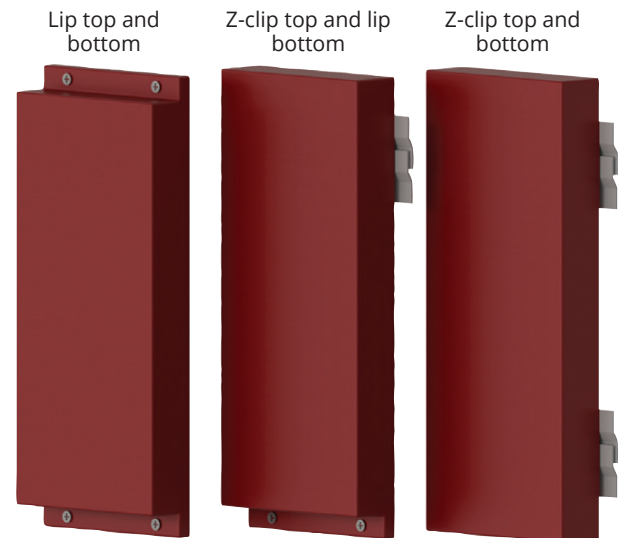

WALL PADDING

Pads that offer player protection to meet your facilities needs

Keep your atmosphere and playing area as safe and comfortable as possible.

Recommended for:

Collegiate, High School and **any Indoor Gymnasium**

Features:

- Provides excellent wall protection to absorb player impact
- Reduces noise levels in any facility
- Wall padding should be installed on all rigid surfaces located in close proximity (within 10') to active playing areas

Mounting options:

VINYL PAD COLORS: *Specify pad color when ordering*

- 2" thick high impact foam with 7/16" Oriented Strand Board backing
- 14 oz. fire-retardant vinyl in a variety of colors
- Exceeds impact standards as defined in ASTM F2440-04

Item #	Size	Description
JWP-I-26 (EA)	2' x 6'	lip top & bottom
JWP-I-26Z (EA)	2' x 6'	z-clip top & lip bottom
JWP-I-26ZZ (EA)	2' x 6'	z-clip top & bottom

IMPACT WALL PADDING

- 2" thick high impact foam with 7/16" Oriented Strand Board backing
- 14 oz. fire-retardant vinyl in a variety of colors
- Certified class A fire rating in accordance with NFPA 255/ASTM E-84