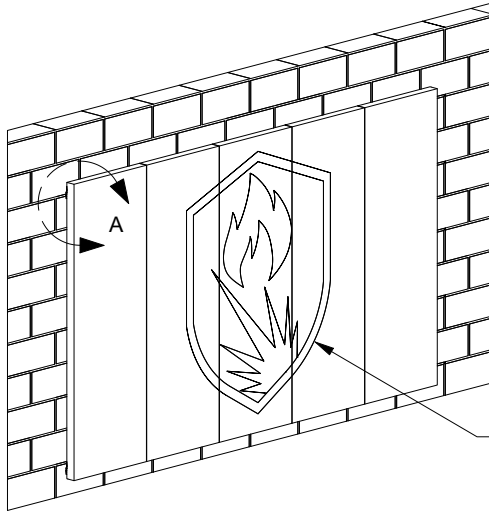

JWP-AI WallGuard Fire Rated / High Impact Flat Wall Padding

2" or 3" Thick Fire Retardant / High Impact Foam
Permanently adhered to backer board.

14 or 18 oz Fire Retardant Vinyl (Specify Color)
Wrapped around OSB backer and secured with steel staples. Vinyl washable, resistant to fade, rot, mildew, and fungus.

Lettering & Graphics
Digitally printed custom lettering or graphics available.

7/16" Oriented Strand Board (OSB) Backing

DETAIL A

CERTIFICATIONS: Manufacturer must be able to provide independent lab and test reports to verify full compliance with padding standard and specification.

TYPE A: 1" LIPS TOP & BOTTOM
Pad includes 1" nailing margins on the top and bottom edge for easy anchoring. Wall anchors specified and supplied by others.

TYPE B: Z-CLIP TOP & 1" LIP BOTTOM
Pad includes 1" nailing margin on the bottom edge only. Top of pad attached with concealed z-clip for a cleaner looking installation. Wall anchors specified and supplied by others.

TYPE C: Z-CLIP TOP & BOTTOM
Top and bottom of pad attached with concealed z-clips for cleanest looking installation. Wall anchors specified and supplied by others.

MOUNTING OPTIONS

TYPE A:

1" LIPS TOP & BOTTOM