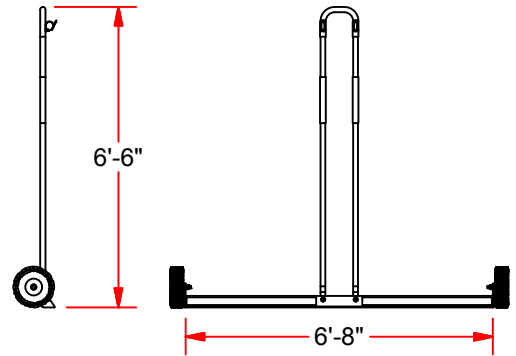

LG-HT LACROSSE GOAL TRANSPORT CART

FEATURES:

- > HEAVY DUTY STEEL BASE CONSTRUCTION 3" x 1/4" ANGLE
- > HEAVY WALL STEEL HANDLE Ø1.315" PIPE
- > NO FLAT 10" x 4" TIRES
- > DURABLE BLACK POWDER COATING
- > 3" WIDE BASE FITS BOX LACROSSE GOALS, UP TO 6'-8" WIDE
- > RUBBER PADS GRIP GOAL, PROTECT FINISH
- > VINYL COATING PROTECTS GOAL FINISH
- > ADJUSTABLE HOLD DOWN STRAPS SECURE GOAL TO CART