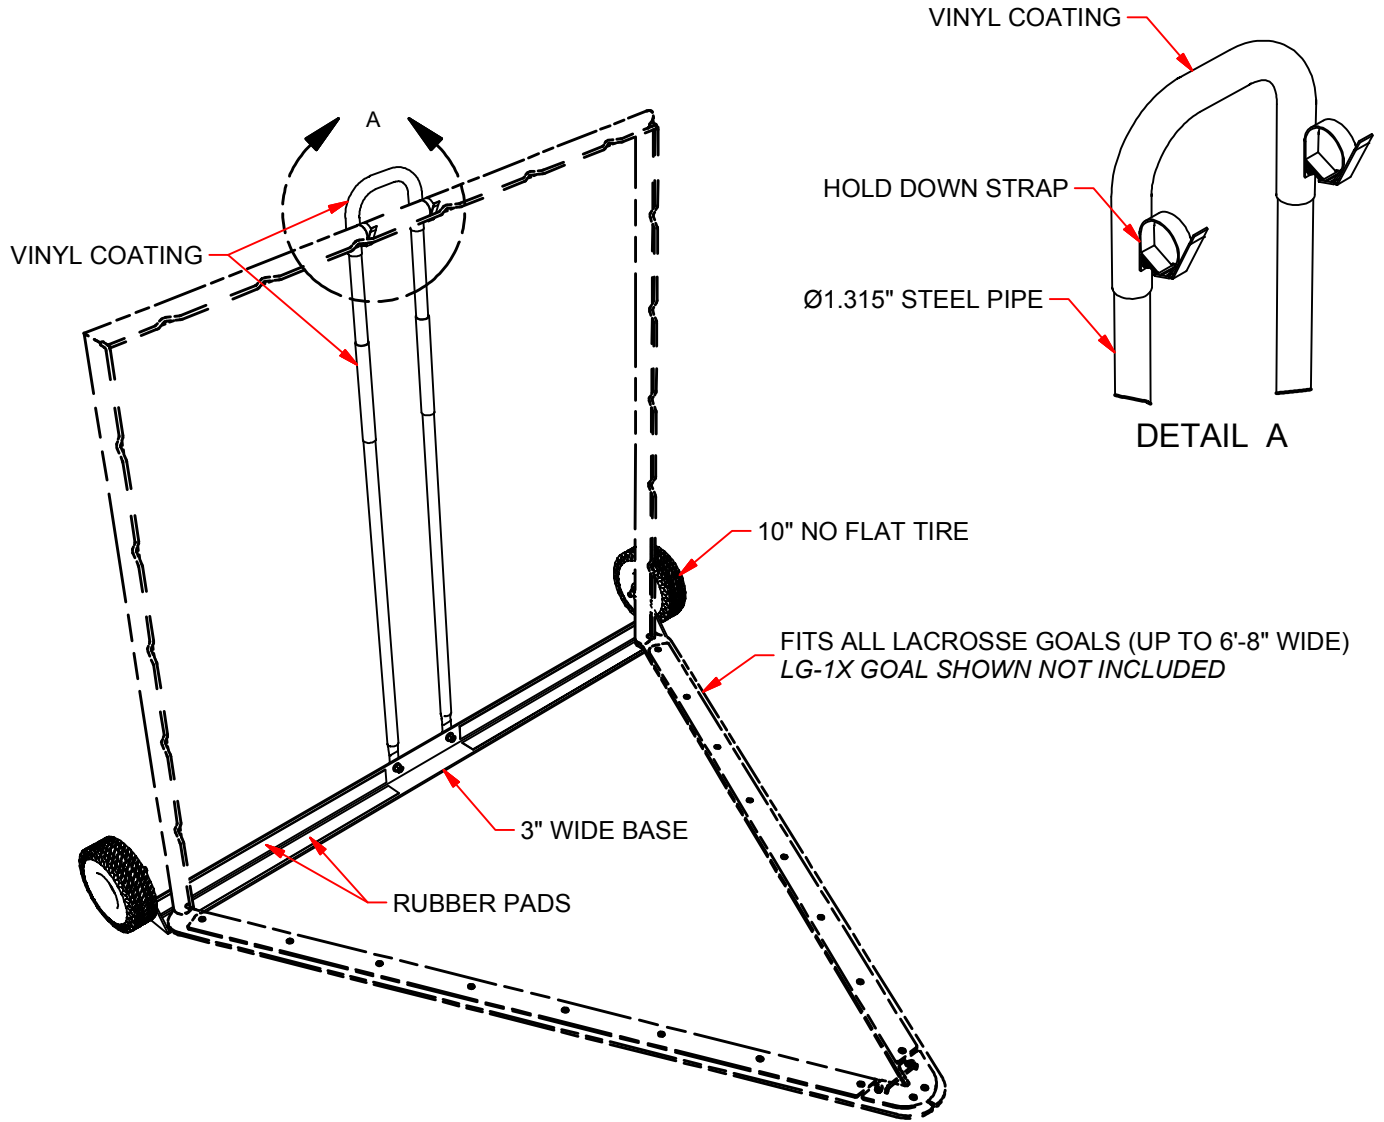

LG-HT LACROSSE GOAL TRANSPORT CART

FEATURES:

- > HEAVY DUTY STEEL BASE CONSTRUCTION 3" x 1/4" ANGLE
- > HEAVY WALL STEEL HANDLE Ø1.315" PIPE
- > NO FLAT 10" x 4" TIRES
- > DURABLE BLACK POWDER COATING
- > 3" WIDE BASE FITS BOX LACROSSE GOALS, UP TO 6'-8" WIDE
- > RUBBER PADS GRIP GOAL, PROTECT FINISH
- > VINYL COATING PROTECTS GOAL FINISH
- > ADJUSTABLE HOLD DOWN STRAPS SECURE GOAL TO CART

LG-HT

LACROSSE GOAL TRANSPORT CART

© COPYRIGHT 2016 JAYPRO SPORTS, LLC. ALL RIGHTS RESERVED
THIS PRINT IS THE PROPERTY OF JAYPRO SPORTS, LLC. AND MAY
NOT BE REPRODUCED WITHOUT WRITTEN PERMISSION

www.jaypro.com
(800) 243-0533
976 Hartford Turnpike
Waterford, CT 06385 USA