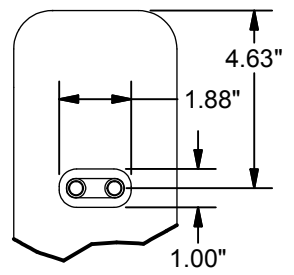

4 AVAILABLE COLORS:

- ☐ Scarlet
- ☐ Gray
- ☐ Royal Blue
- ☐ Royal Blue

PROJECT NAME _____

PROJECT NUMBER _____

ARCHITECT _____

CONTRACTOR _____

NOTES _____