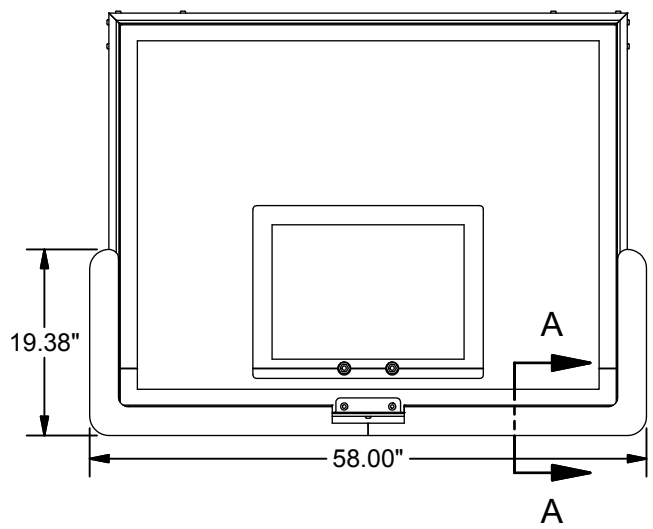

MBBP-54 SafePro™ EDGE PADDING