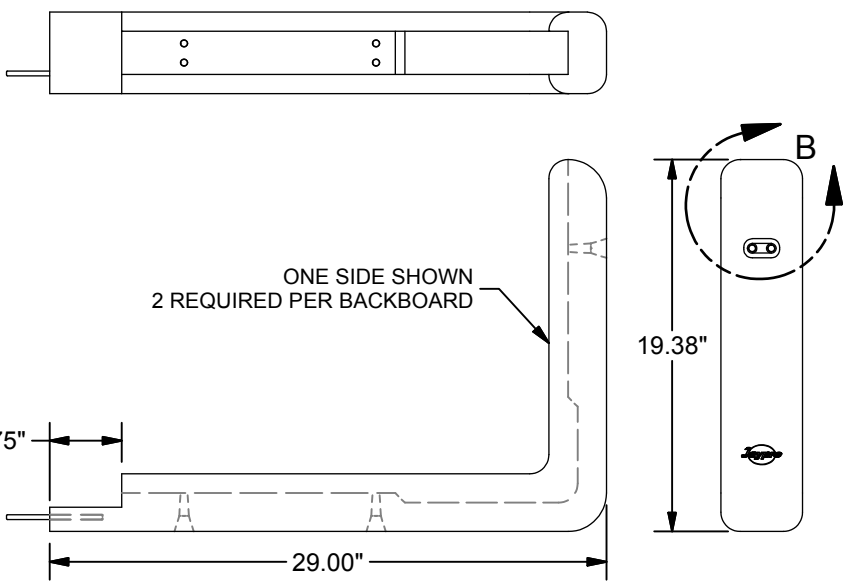

MBBP-54 SafePro™ EDGE PADDING