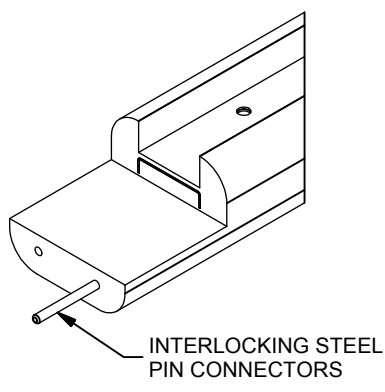

4 AVAILABLE COLORS:

- ☐ Scarlet
- ☐ Gray
- ☐ Royal Blue
- ☐ Royal Blue

PROJECT NAME _____

PROJECT NUMBER _____

ARCHITECT _____

CONTRACTOR _____

NOTES _____