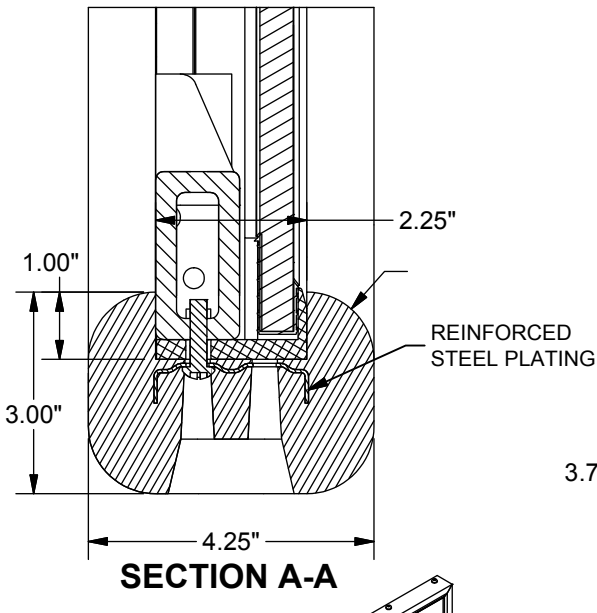

MBBP-54 SafePro™ EDGE PADDING