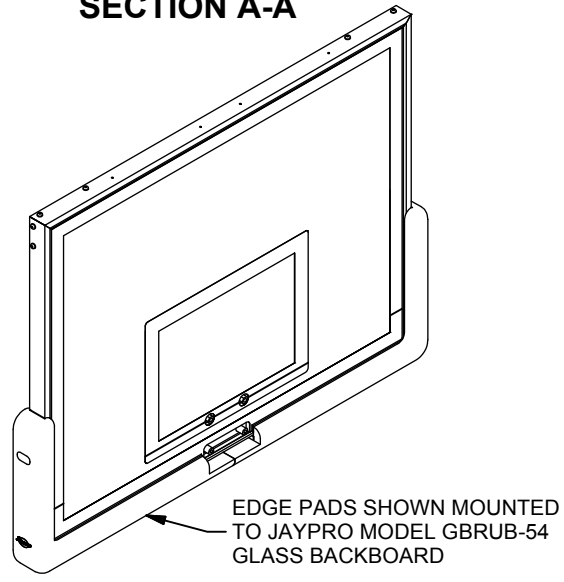

MBBP-54 SafePro™ EDGE PADDING

4 AVAILABLE COLORS:

- Scarlet
- Gray
- Royal Blue
- Royal Blue

PROJECT NAME _____

PROJECT NUMBER _____

ARCHITECT _____

CONTRACTOR _____

NOTES _____

Sheet 1 of 2

SPECIFICATION SHEET

The Safe-Pro™ MBBP-54 edge padding shall meet all requirements / recommendations of the NCAA, NFSHSA, WNBA, and NBA. The padding shall cover the bottom surface of the board and the side surface to a distance of 17-3/8" and be not less than 2" thick. The front and back surface shall be covered to a minimum distance of 3/4" up from the bottom and be not less than 1" in thickness. The padding shall be 1" thick from the front and back surface of the backboard.

Competition series bolt-on backboard edge padding are for 54" glass backboards. Molded from color matched self-skinning urethane foam in a two-piece design. The exterior of the MBBP-54 edge pads are of a tough molded urethane skin to provide the exterior with a uniform colored appearance. Steel plates shall be molded in the padding to facilitate the attachment of the padding to the backboard with bolts. All attachment hardware shall be within the inherent molded recesses of the pads at the required attachment locations. Interlocking steel pin connectors shall be provided at the match point between the two halves to provide adequate alignment and eliminate sagging of the edge pads underneath the goal.