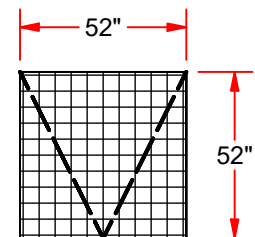

NETX1-D260 BOX LACROSSE NET

NETX1™

SHOWN WITH GOAL

REAR VIEW

FEATURES:

- > LONGER LASTING ONE-PIECE DESIGN, ELIMINATES THE SEAM WHICH IS THE SOURCE OF MOST FAILURES.
- > EXCLUSIVE DESIGN ALLOWS FOR ADJUSTING THE AMOUNT OF DROOP.
- > MEETS NCAA AND NFHS REGULATIONS
- > 7mm KNOTLESS NET WITH 1-1/2" SQ MESH
- > NET COLOR WHITE
- > WEATHERPROOF POLYESTER
- > LACING CORD INCLUDED
- > DIMENSIONS: 4' W x 4' H x 4' D