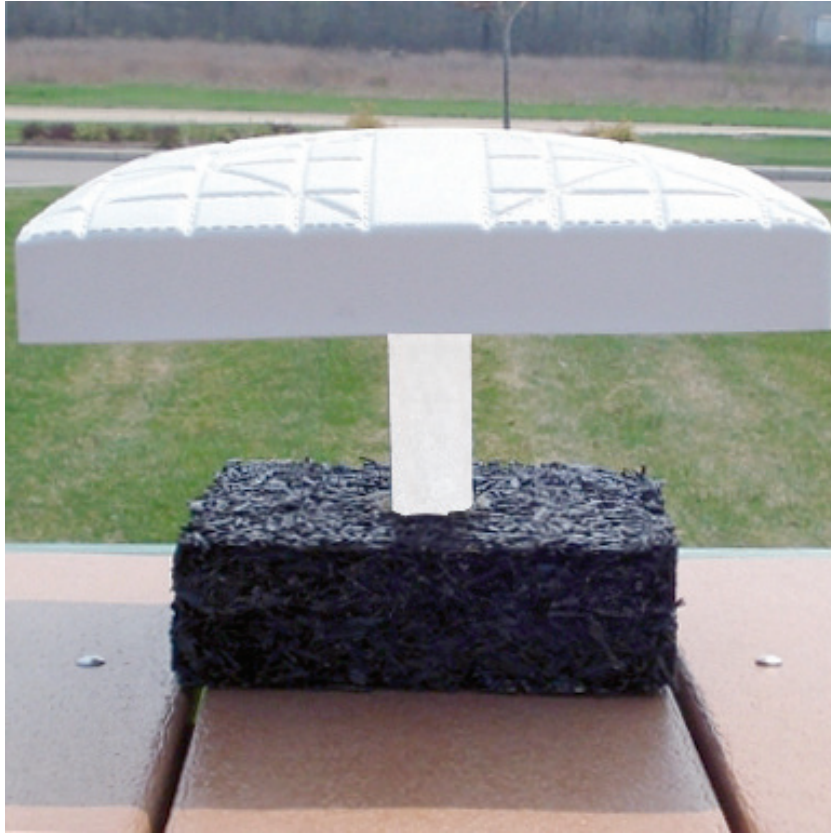

PABF - PRE-ASSEMBLED ANCHOR FOUNDATION

FEATURES:

- Pre-assembled recycled rubber base foundation, ready to install
- Fits 1½" anchors and includes a polycarbonate stem
- Bases sold separately
- Made for Hollywood, Magnetic and Bolco style bases
- 1 year limited warranty

ITEM NUMBERS:

PABF1 - Single Anchor

PABF3 - Set of 3 Anchors

PABF PRE-ASSEMBLED ANCHOR FOUNDATION

© COPYRIGHT 2020 JAYPRO SPORTS, LLC. ALL RIGHTS RESERVED
THIS PRINT IS THE PROPERTY OF JAYPRO SPORTS, LLC. AND MAY
NOT BE REPRODUCED WITHOUT WRITTEN PERMISSION