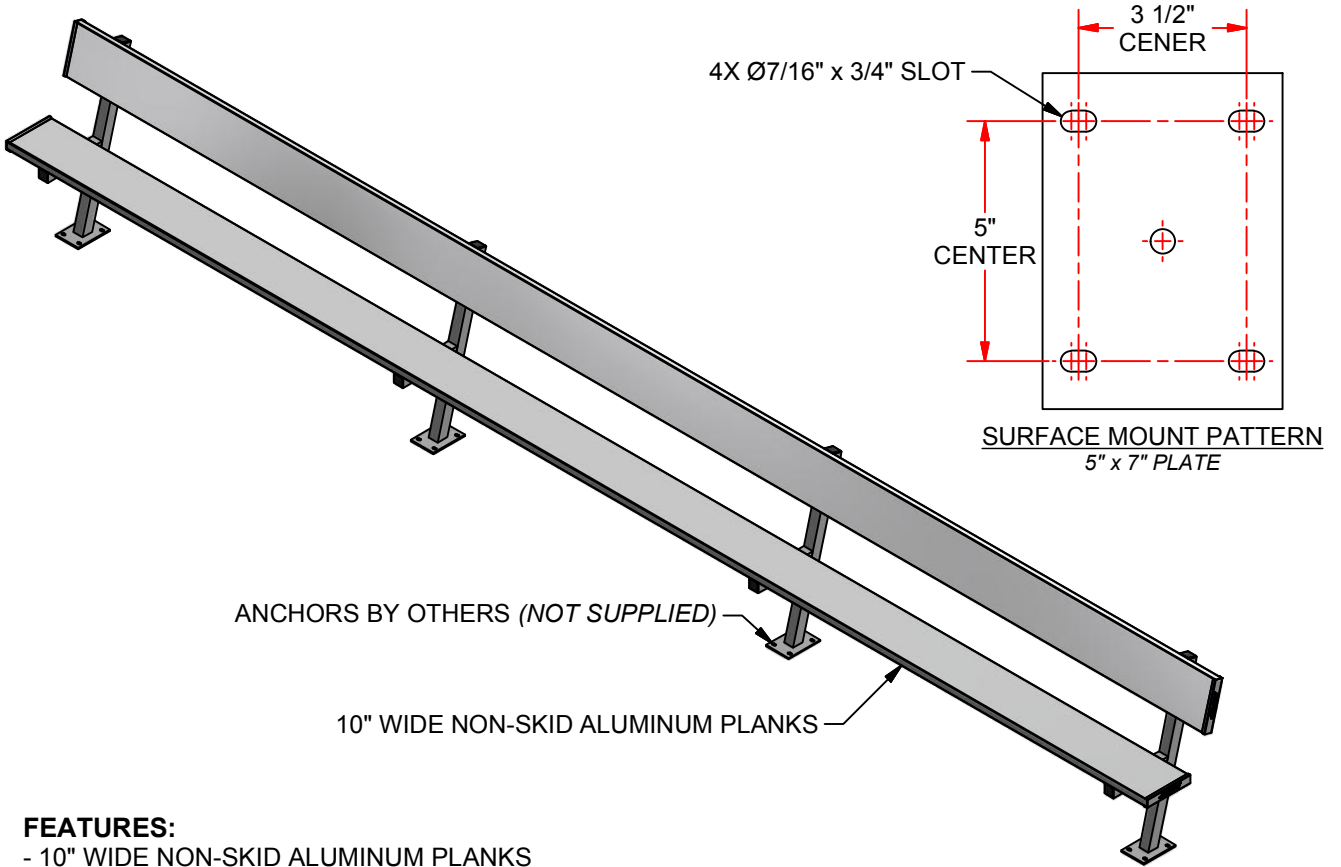

PB-10SM 21' SURFACE MOUNT PLAYERS BENCH W/ BACK REST

FEATURES:

- 10" WIDE NON-SKID ALUMINUM PLANKS
- 2" x 2" HEAVY DUTY GALVANIZED STEEL LEGS FOR SUPERIOR RUST RESISTANCE
- PLANKS ARE SUPPORTED BY A STRONG, GALVANIZED STEEL UNDERSTRUCTURE
- PLAYER BENCH WITH BACK REST
- SEAT PLANK IS 18" FROM GROUND
- SURFACE MOUNT READY FOR WIDE VARIATIONS IN FLOOR CONSTRUCTION

OPTIONS:

- CUSTOM POWDER COATED COLORS

PB-10SM

21' SURFACE MOUNT PLAYERS BENCH W/ BACK REST

© COPYRIGHT 2014 JAYPRO SPORTS, LLC. ALL RIGHTS RESERVED
THIS PRINT IS THE PROPERTY OF JAYPRO SPORTS, LLC. AND MAY NOT BE REPRODUCED WITHOUT WRITTEN PERMISSION