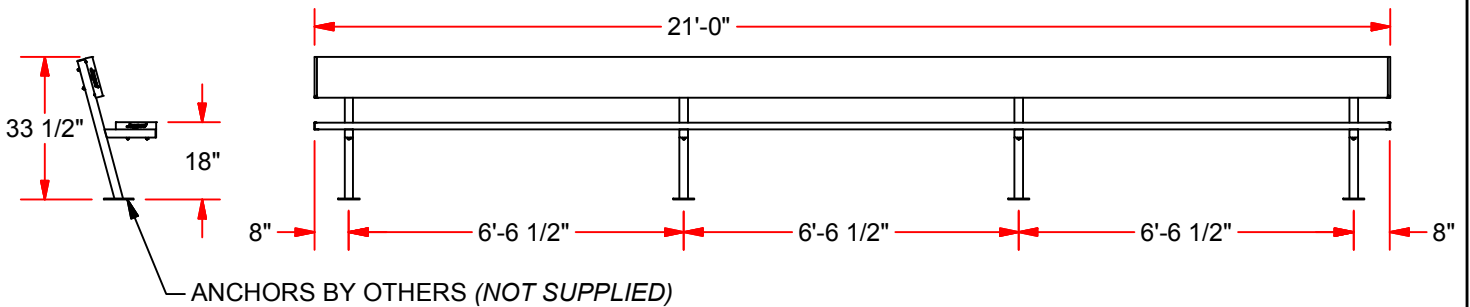

OPTIONS:

- CUSTOM POWDER COATED COLORS

PB-10SM

21' SURFACE MOUNT PLAYERS BENCH W/ BACK REST

© COPYRIGHT 2014 JAYPRO SPORTS, LLC. ALL RIGHTS RESERVED
THIS PRINT IS THE PROPERTY OF JAYPRO SPORTS, LLC. AND MAY NOT BE REPRODUCED WITHOUT WRITTEN PERMISSION

www.jaypro.com
(800) 243-0533
976 Hartford Turnpike
Waterford, CT 06385 USA