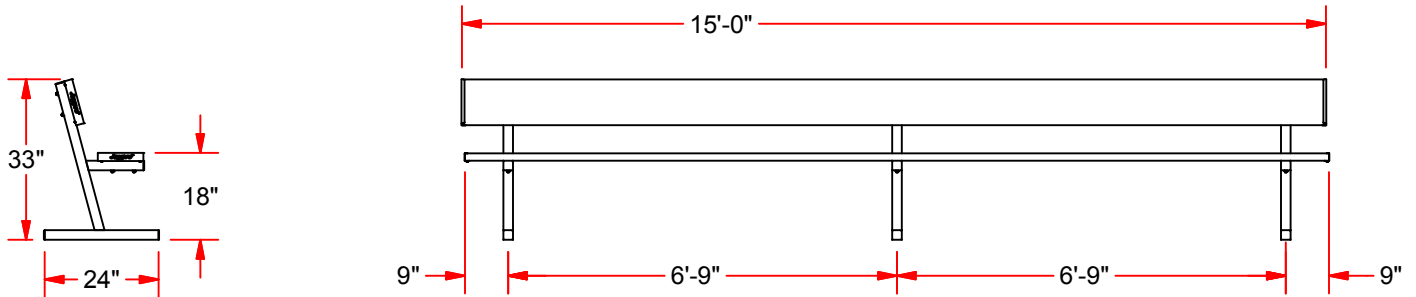

OPTIONS:

- CUSTOM POWDER COATED COLORS
- OPTIONAL FLOOR PROTECTOR KIT (PSS-4FT)

PB-20

15' PORTABLE PLAYERS BENCH
WITH SEAT BACK