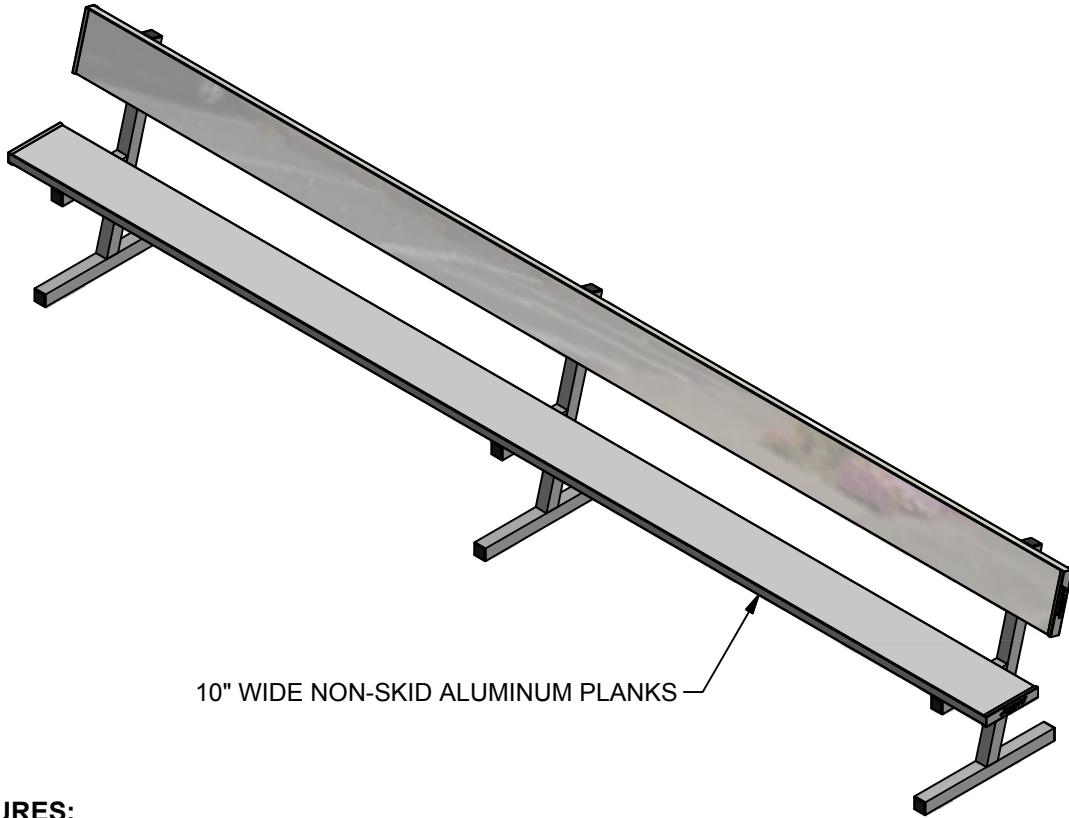

PB-20

10" WIDE NON-SKID ALUMINUM PLANKS

FEATURES:

- 10" WIDE NON-SKID ALUMINUM PLANKS
- 2" x 2" HEAVY DUTY GALVANIZED STEEL LEGS FOR SUPERIOR RUST RESISTANCE
- PLANKS ARE SUPPORTED BY A STRONG, GALVANIZED STEEL UNDERSTRUCTURE
- PLAYER BENCH WITH SEAT BACK
- SEAT PLANK IS 18" FROM GROUND
- FLOOR PROTECTION KIT AVAILABLE FOR INDOOR USE