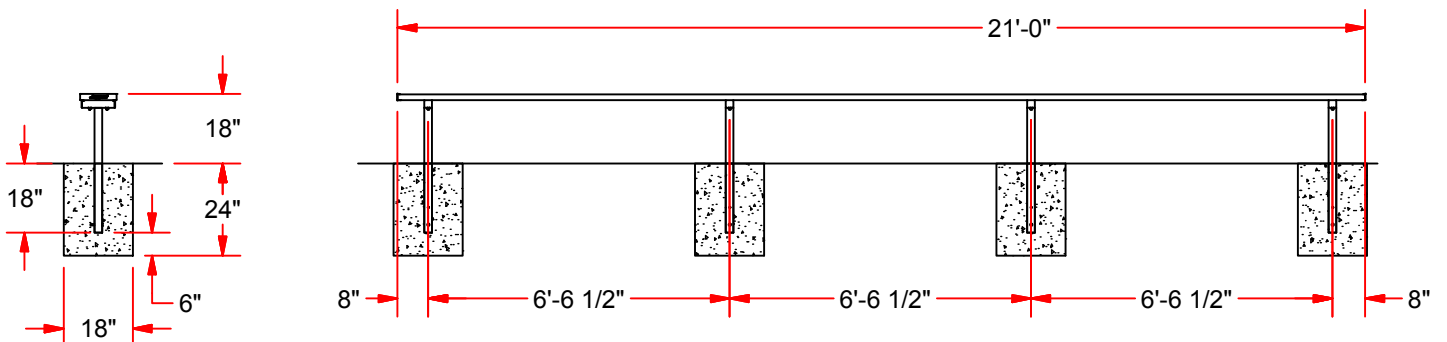

OPTIONS:

- CUSTOM POWDER COATED COLORS

PB-5PI

21' PLAYERS BENCH WITH OUT BACK REST

© COPYRIGHT 2014 JAYPRO SPORTS, LLC. ALL RIGHTS RESERVED
THIS PRINT IS THE PROPERTY OF JAYPRO SPORTS, LLC. AND MAY
NOT BE REPRODUCED WITHOUT WRITTEN PERMISSION

www.jaypro.com
(800) 243-0533
976 Hartford Turnpike
Waterford, CT 06385 USA

Sheet 1 of 1