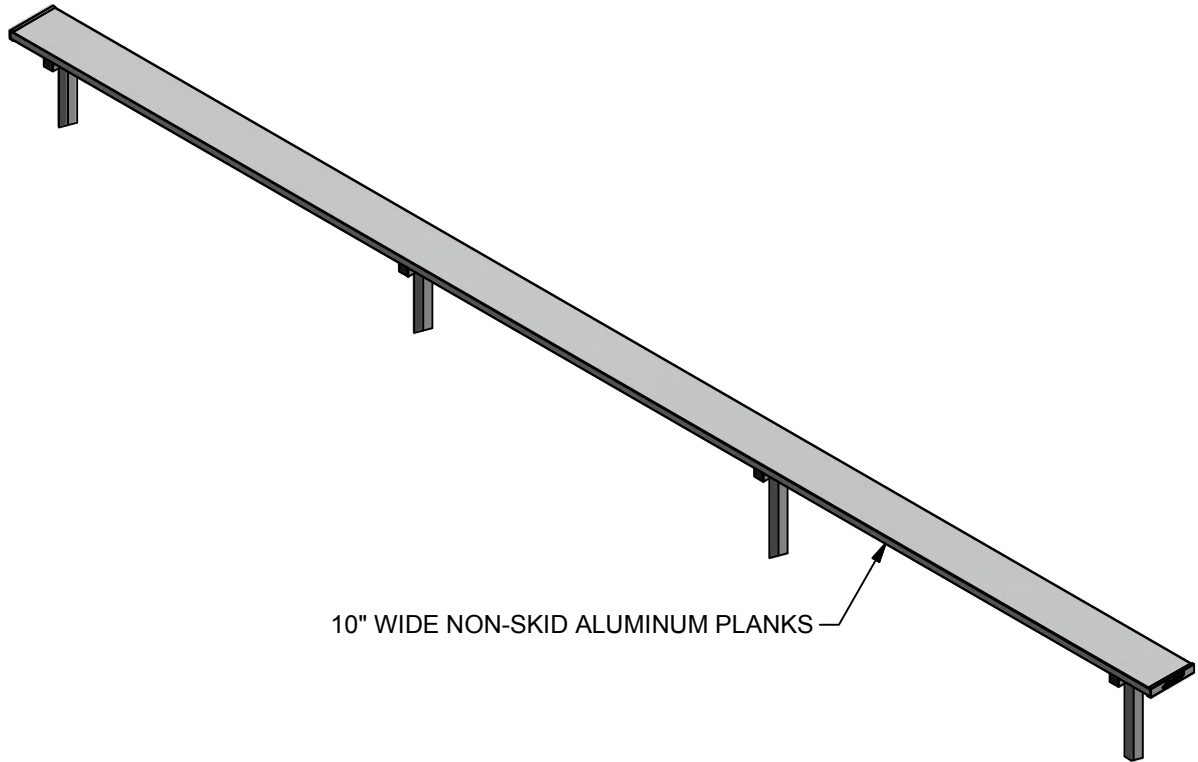

PB-5PI 21' PLAYERS BENCH WITH OUT BACK REST

10" WIDE NON-SKID ALUMINUM PLANKS

FEATURES:

- 10" WIDE NON-SKID ALUMINUM PLANKS
- 2" x 2" HEAVY DUTY GALVANIZED STEEL LEGS FOR SUPERIOR RUST RESISTANCE
- PLANKS ARE SUPPORTED BY A STRONG, GALVANIZED STEEL UNDERSTRUCTURE

OPTIONS:

- CUSTOM POWDER COATED COLORS

PB-5PI

21' PLAYERS BENCH WITH OUT BACK REST

© COPYRIGHT 2014 JAYPRO SPORTS, LLC. ALL RIGHTS RESERVED
THIS PRINT IS THE PROPERTY OF JAYPRO SPORTS, LLC. AND MAY
NOT BE REPRODUCED WITHOUT WRITTEN PERMISSION