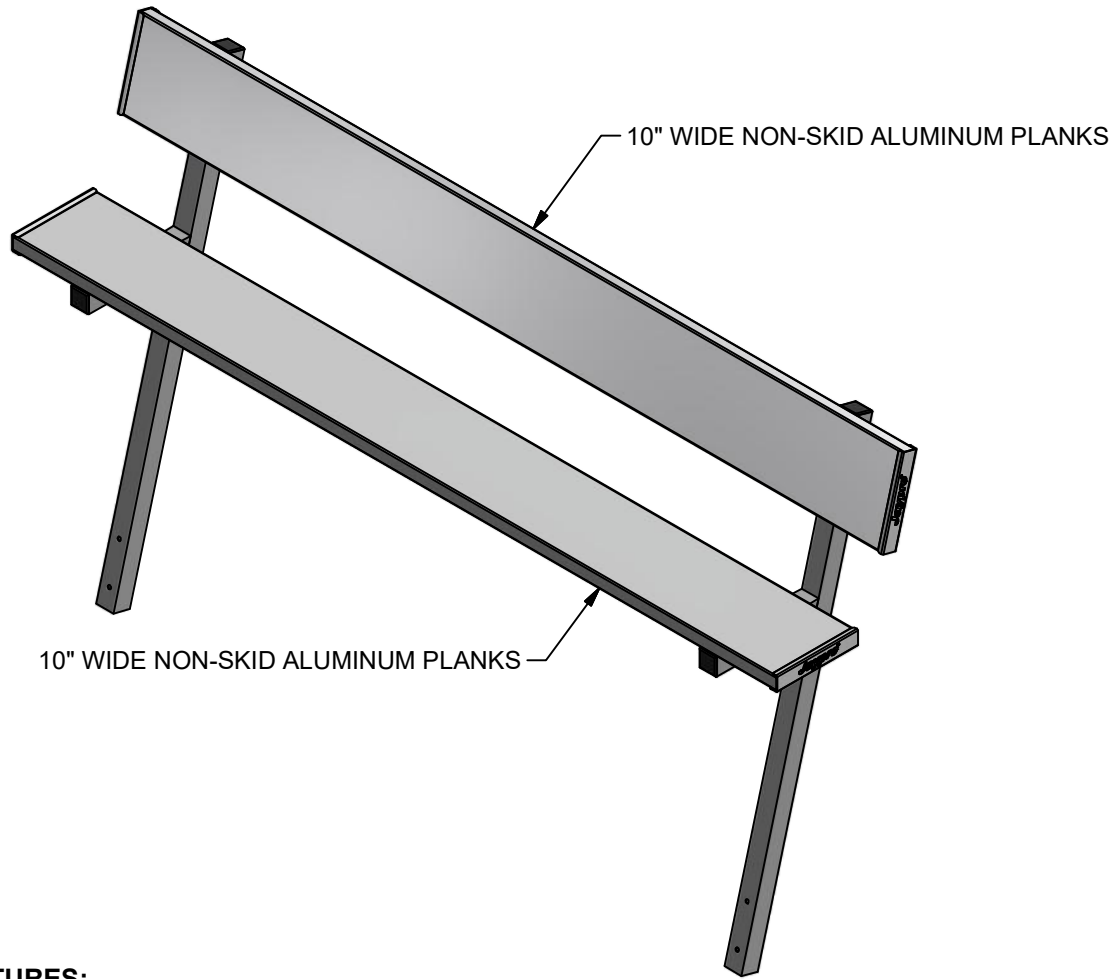

PB-80PI 7-1/2' PLAYERS BENCH WITH BACK REST

FEATURES:

- 10" WIDE NON-SKID ALUMINUM PLANKS
- 2" x 2" HEAVY DUTY GALVANIZED STEEL LEGS FOR SUPERIOR RUST RESISTANCE
- PLANKS ARE SUPPORTED BY A STRONG, GALVANIZED STEEL UNDERSTRUCTURE

OPTIONS:

- CUSTOM POWDER COATED COLORS

**jaypro
sports**
INNOVATION, PERFORMANCE
AND COMMITMENT SINCE 1953

PB-80PI

7-1/2' PLAYERS BENCH WITH BACK REST

© COPYRIGHT 2015 JAYPRO SPORTS, LLC. ALL RIGHTS RESERVED
THIS PRINT IS THE PROPERTY OF JAYPRO SPORTS, LLC. AND MAY
NOT BE REPRODUCED WITHOUT WRITTEN PERMISSION