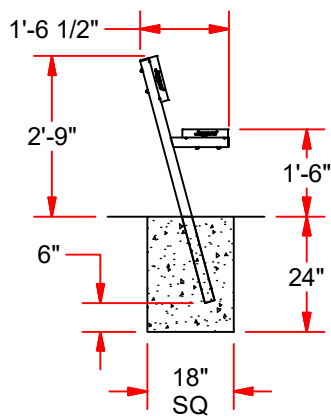

OPTIONS:

- CUSTOM POWDER COATED COLORS

**jaypro
sports**
INNOVATION, PERFORMANCE
AND COMMITMENT SINCE 1953

PB-80PI

7-1/2' PLAYERS BENCH WITH BACK REST

© COPYRIGHT 2015 JAYPRO SPORTS, LLC. ALL RIGHTS RESERVED
THIS PRINT IS THE PROPERTY OF JAYPRO SPORTS, LLC. AND MAY
NOT BE REPRODUCED WITHOUT WRITTEN PERMISSION

www.jaypro.com
(800) 243-0533
976 Hartford Turnpike
Waterford, CT 06385 USA

Sheet 1 of 1