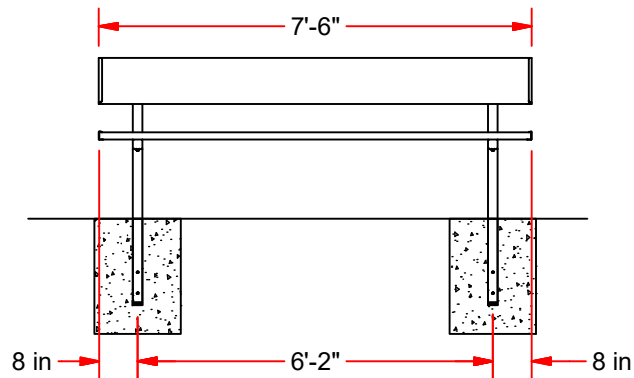

OPTIONS:

- CUSTOM POWDER COATED COLORS

**jaypro
sports**
INNOVATION, PERFORMANCE
AND COMMITMENT SINCE 1953

PB-80PI

7-1/2' PLAYERS BENCH WITH BACK REST

© COPYRIGHT 2015 JAYPRO SPORTS, LLC. ALL RIGHTS RESERVED
THIS PRINT IS THE PROPERTY OF JAYPRO SPORTS, LLC. AND MAY
NOT BE REPRODUCED WITHOUT WRITTEN PERMISSION

www.jaypro.com
(800) 243-0533
976 Hartford Turnpike
Waterford, CT 06385 USA

Sheet 1 of 1