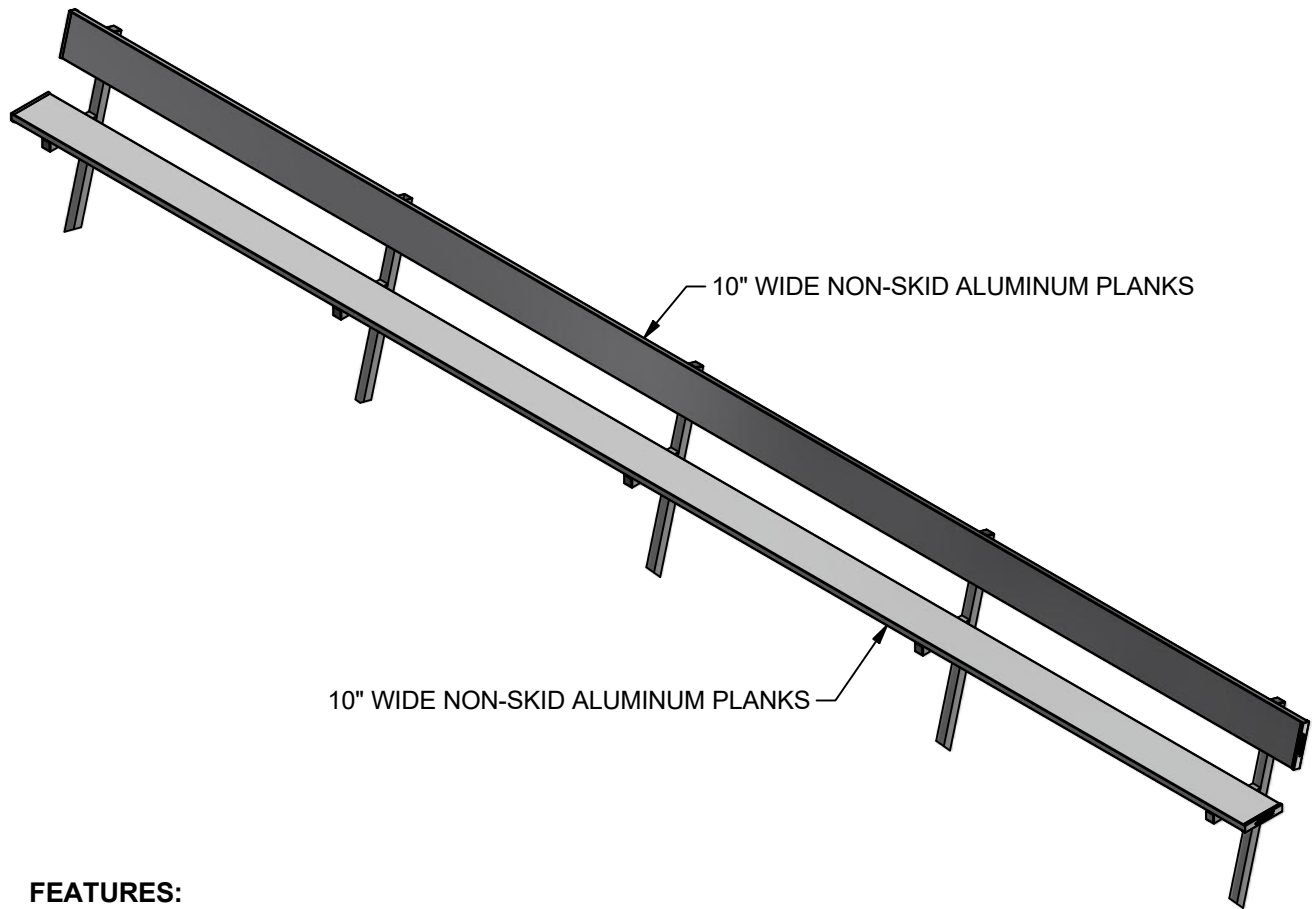

PB-90PI 27' PLAYERS BENCH WITH BACK REST

FEATURES:

- 10" WIDE NON-SKID ALUMINUM PLANKS
- 2" x 2" HEAVY DUTY GALVANIZED STEEL LEGS FOR SUPERIOR RUST RESISTANCE
- PLANKS ARE SUPPORTED BY A STRONG, GALVANIZED STEEL UNDERSTRUCTURE

OPTIONS:

- CUSTOM POWDER COATED COLORS

PB-90PI

27' PLAYERS BENCH WITH BACK REST

© COPYRIGHT 2017 JAYPRO SPORTS, LLC. ALL RIGHTS RESERVED
THIS PRINT IS THE PROPERTY OF JAYPRO SPORTS, LLC. AND MAY
NOT BE REPRODUCED WITHOUT WRITTEN PERMISSION