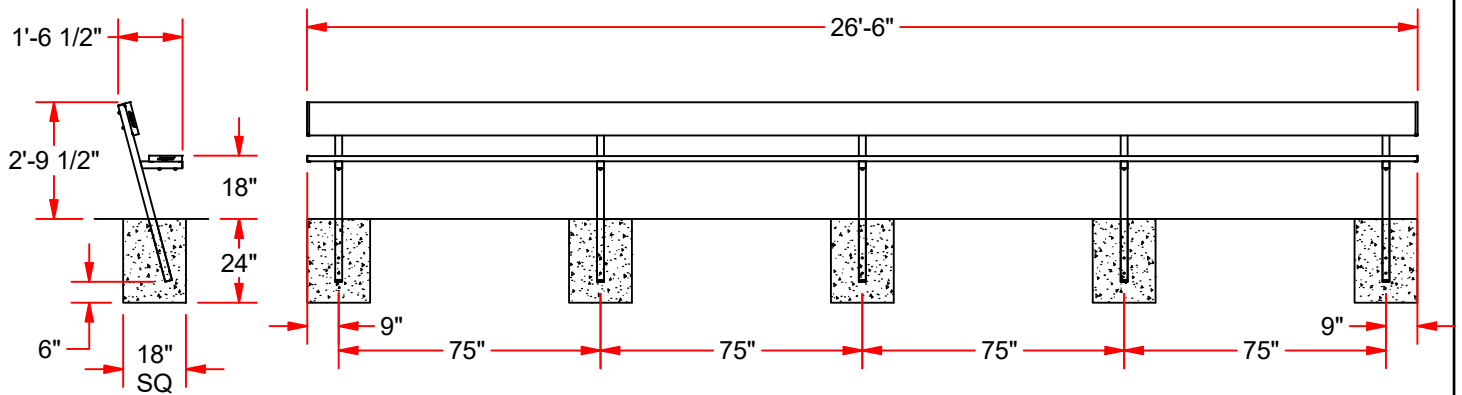

PB-90PI 27' PLAYERS BENCH WITH BACK REST

FEATURES:

- 10" WIDE NON-SKID ALUMINUM PLANKS
- 2" x 2" HEAVY DUTY GALVANIZED STEEL LEGS FOR SUPERIOR RUST RESISTANCE
- PLANKS ARE SUPPORTED BY A STRONG, GALVANIZED STEEL UNDERSTRUCTURE

OPTIONS:

- CUSTOM POWDER COATED COLORS

PB-90PI

27' PLAYERS BENCH WITH BACK REST

© COPYRIGHT 2017 JAYPRO SPORTS, LLC. ALL RIGHTS RESERVED
THIS PRINT IS THE PROPERTY OF JAYPRO SPORTS, LLC. AND MAY
NOT BE REPRODUCED WITHOUT WRITTEN PERMISSION