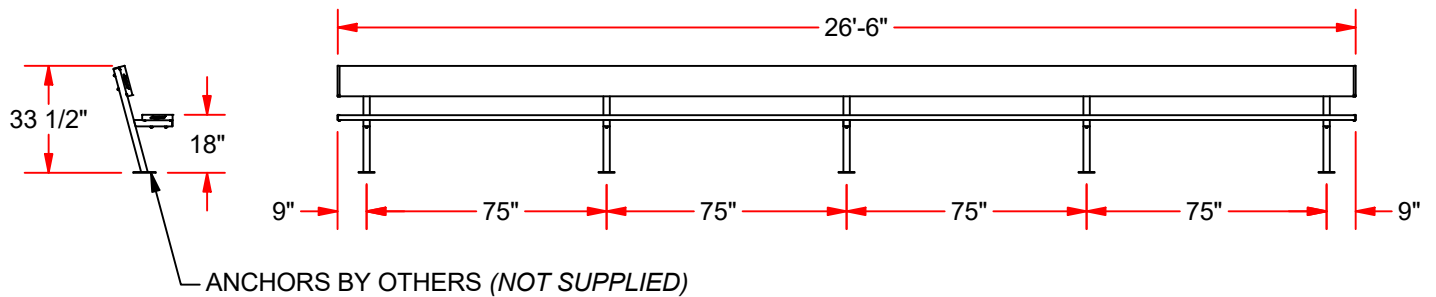

OPTIONS:

- CUSTOM POWDER COATED COLORS

PB-90SM

27' SURFACE MOUNT PLAYERS BENCH
w/ BACK REST

© COPYRIGHT 2017 JAYPRO SPORTS, LLC. ALL RIGHTS RESERVED
THIS PRINT IS THE PROPERTY OF JAYPRO SPORTS, LLC. AND MAY
NOT BE REPRODUCED WITHOUT WRITTEN PERMISSION

www.jaypro.com
(800) 243-0533
976 Hartford Turnpike
Waterford, CT 06385 USA

Sheet 1 of 1