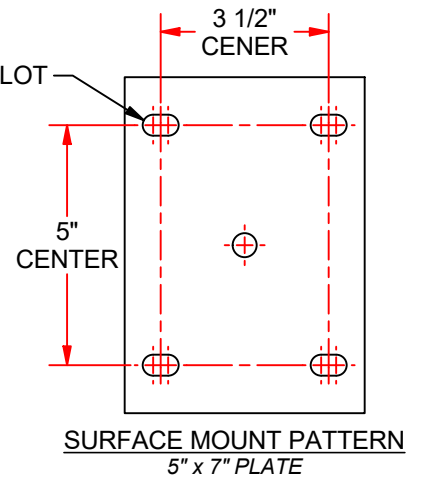

# PB-90SM 27' SURFACE MOUNT PLAYERS BENCH W/ BACK REST

### FEATURES:

- 10" WIDE NON-SKID ALUMINUM PLANKS
- 2" x 2" HEAVY DUTY GALVANIZED STEEL LEGS FOR SUPERIOR RUST RESISTANCE
- PLANKS ARE SUPPORTED BY A STRONG, GALVANIZED STEEL UNDERSTRUCTURE
- PLAYER BENCH WITH BACK REST
- SEAT PLANK IS 18" FROM GROUND
- SURFACE MOUNT READY FOR WIDE VARIATIONS IN FLOOR CONSTRUCTION