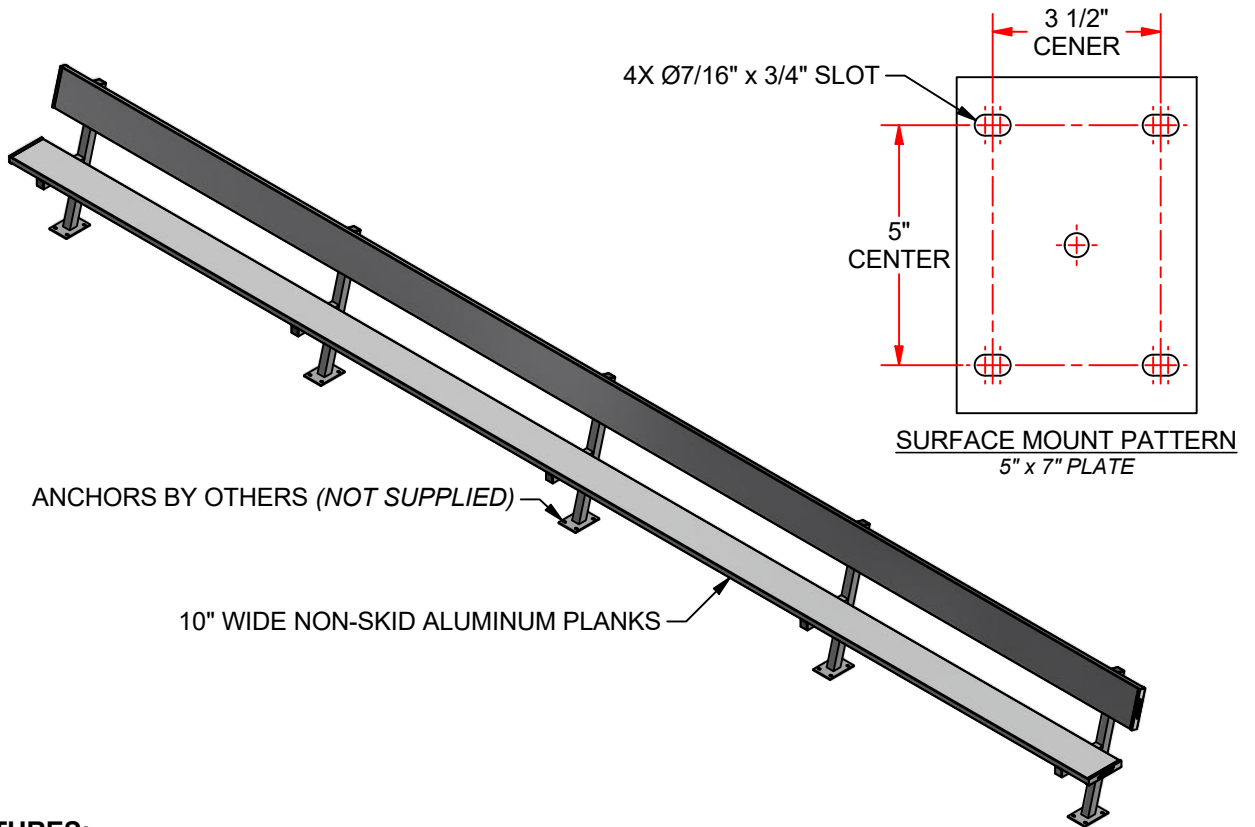

# PB-90SM 27' SURFACE MOUNT PLAYERS BENCH W/ BACK REST

### FEATURES:

- 10" WIDE NON-SKID ALUMINUM PLANKS
- 2" x 2" HEAVY DUTY GALVANIZED STEEL LEGS FOR SUPERIOR RUST RESISTANCE
- PLANKS ARE SUPPORTED BY A STRONG, GALVANIZED STEEL UNDERSTRUCTURE
- PLAYER BENCH WITH BACK REST
- SEAT PLANK IS 18" FROM GROUND
- SURFACE MOUNT READY FOR WIDE VARIATIONS IN FLOOR CONSTRUCTION