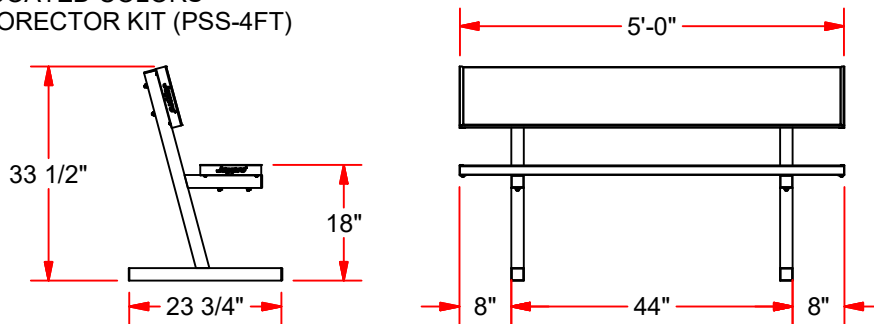

OPTIONS:

- CUSTOM POWDER COATED COLORS
- OPTIONAL FLOOR PROTECTOR KIT (PSS-4FT)

PB40/PB40PC

5' COURT SIDE TENNIS BENCH

© COPYRIGHT 2014 JAYPRO SPORTS, LLC. ALL RIGHTS RESERVED
THIS PRINT IS THE PROPERTY OF JAYPRO SPORTS, LLC. AND MAY NOT BE REPRODUCED WITHOUT WRITTEN PERMISSION

www.jaypro.com
(800) 243-0533
976 Hartford Turnpike
Waterford, CT 06385 USA