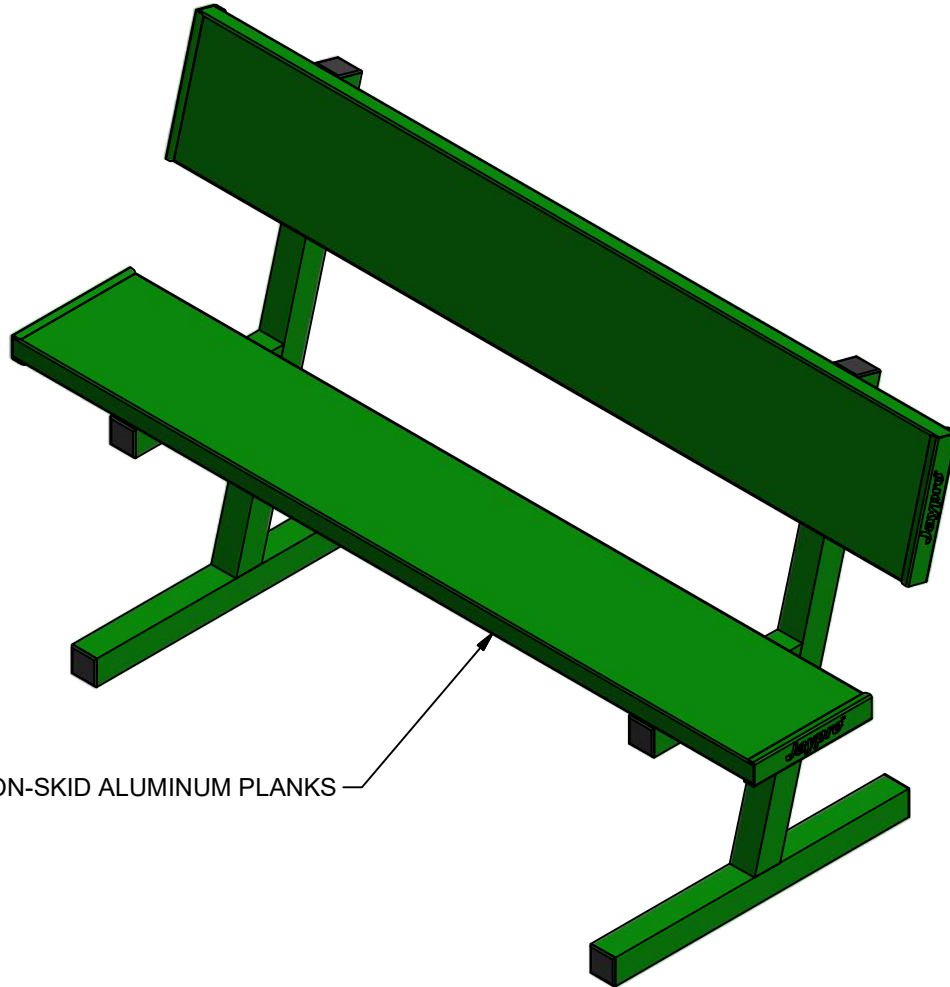

# PB40/PB40PC 5' COURT SIDE TENNIS BENCH

10" WIDE NON-SKID ALUMINUM PLANKS

### FEATURES:

- 10" WIDE NON-SKID ALUMINUM PLANKS
- 2" x 2" HEAVY DUTY GALVANIZED STEEL LEGS FOR SUPERIOR RUST RESISTANCE
- PLANKS ARE SUPPORTED BY A STRONG, GALVANIZED STEEL UNDERSTRUCTURE
- PLAYER BENCH WITH SEAT BACK
- SEAT PLANK IS 18" FROM GROUND
- FLOOR PROTECTION KIT AVAILABLE FOR INDOOR USE