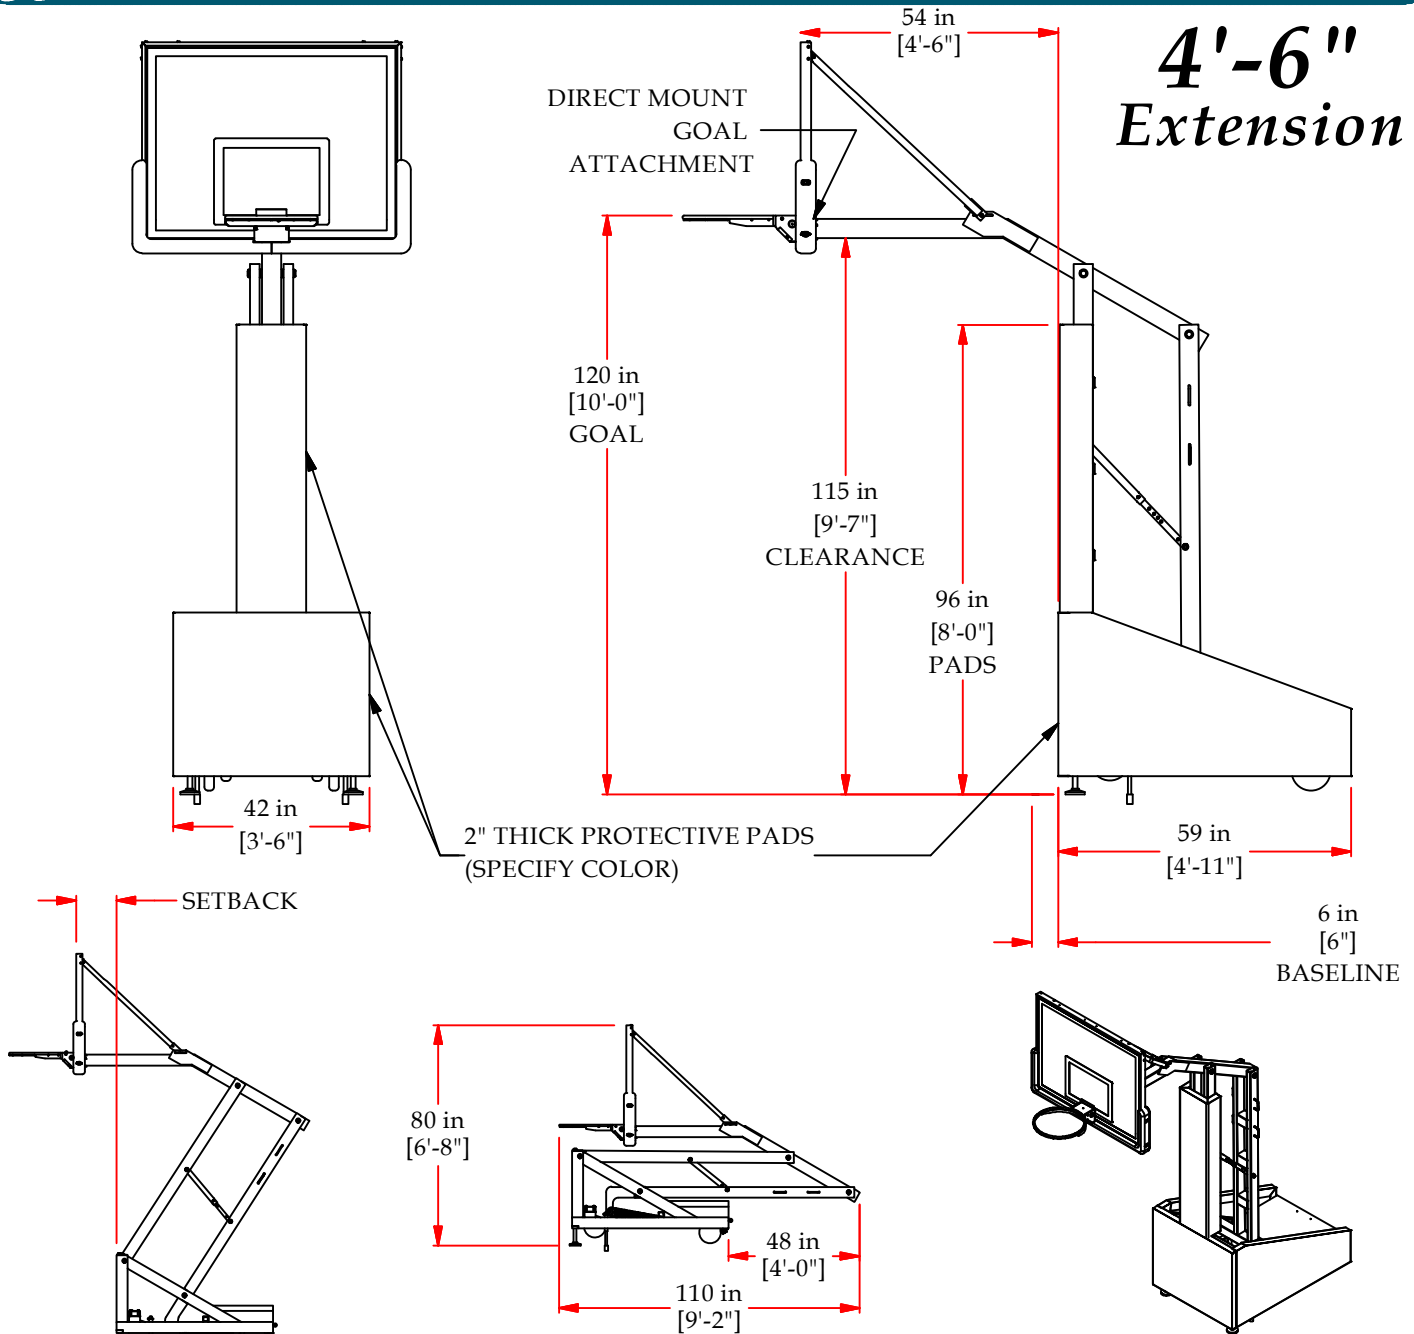

JAYPRO ADJUSTABLE / PORTABLE BACKSTOP SYSTEM

4'-6" Extension

FACE OF BANK TO PAD SETBACK:
 @ 10' ~ 54" @ 9' ~ 13" @ 8' ~ 0"

**BACKSTOP SHOWN FOLDED IN
 TRANSPORT / STORAGE POSITION**

**BACKSTOP SHOWN IN
 PLAYING POSITION**

Specifications:

- Ballast Weight: 800 lbs (1,000 w/ 42" x 72" Glass)
- Backboard Size: 42" X 54" Glass
- Goal Type: GBA-642
- Edge Pad: MBBP-54
- Wheels: 8" Diameter, 2" Thick, non-marking
- Weight: 1600 lbs.

Features:

- Front foot leveling.
- Easy one-person setup & height adjustment.
- Pin-stop adjustments at 6" increments between 8' & 10' for alternate playing heights.
- Rear anchor kit - OPTIONAL.

Standard Pad Colors: Red or Royal Blue
 Other Colors Available: (Please Specify)