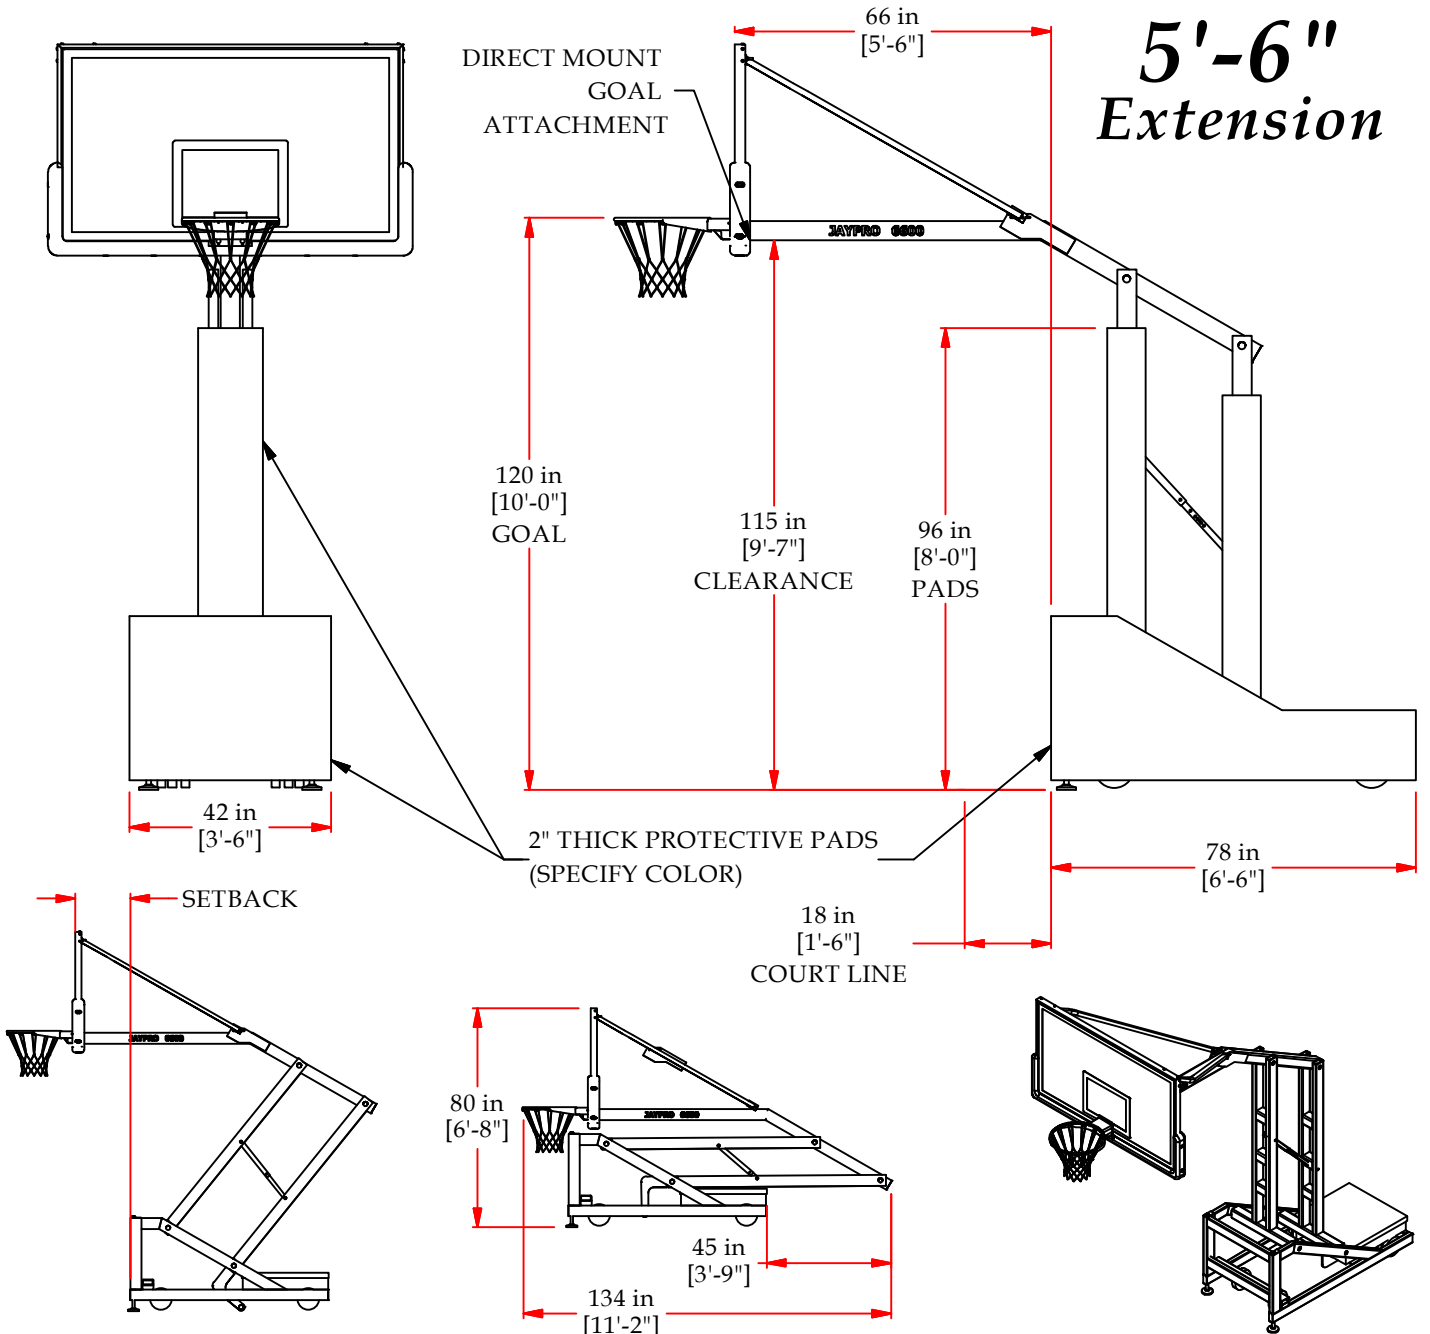

JAYPRO ADJUSTABLE / PORTABLE BACKSTOP SYSTEM

5'-6" Extension

FACE OF BANK TO PAD SETBACK:
 @ 10' ~ 66" @ 9' ~ 25" @ 8' ~ 10"

BACKSTOP SHOWN FOLDED IN TRANSPORT / STORAGE POSITION

BACKSTOP SHOWN IN PLAYING POSITION, WITHOUT PADS

Specifications:

- Ballast Weight: 800 lbs
- Backboard Size: 42" X 72" Glass
- Goal Type: GBA-642
- Edge Pad: MBBP-6
- Wheels: 8" Diameter, 2" Thick, non-marking

Features:

- Front foot leveling.
- Easy one-person setup & height adjustment.
- Pin-stop adjustments at 6" increments between 8' & 10' for alternate playing heights.
- Rear anchor kit - OPTIONAL.