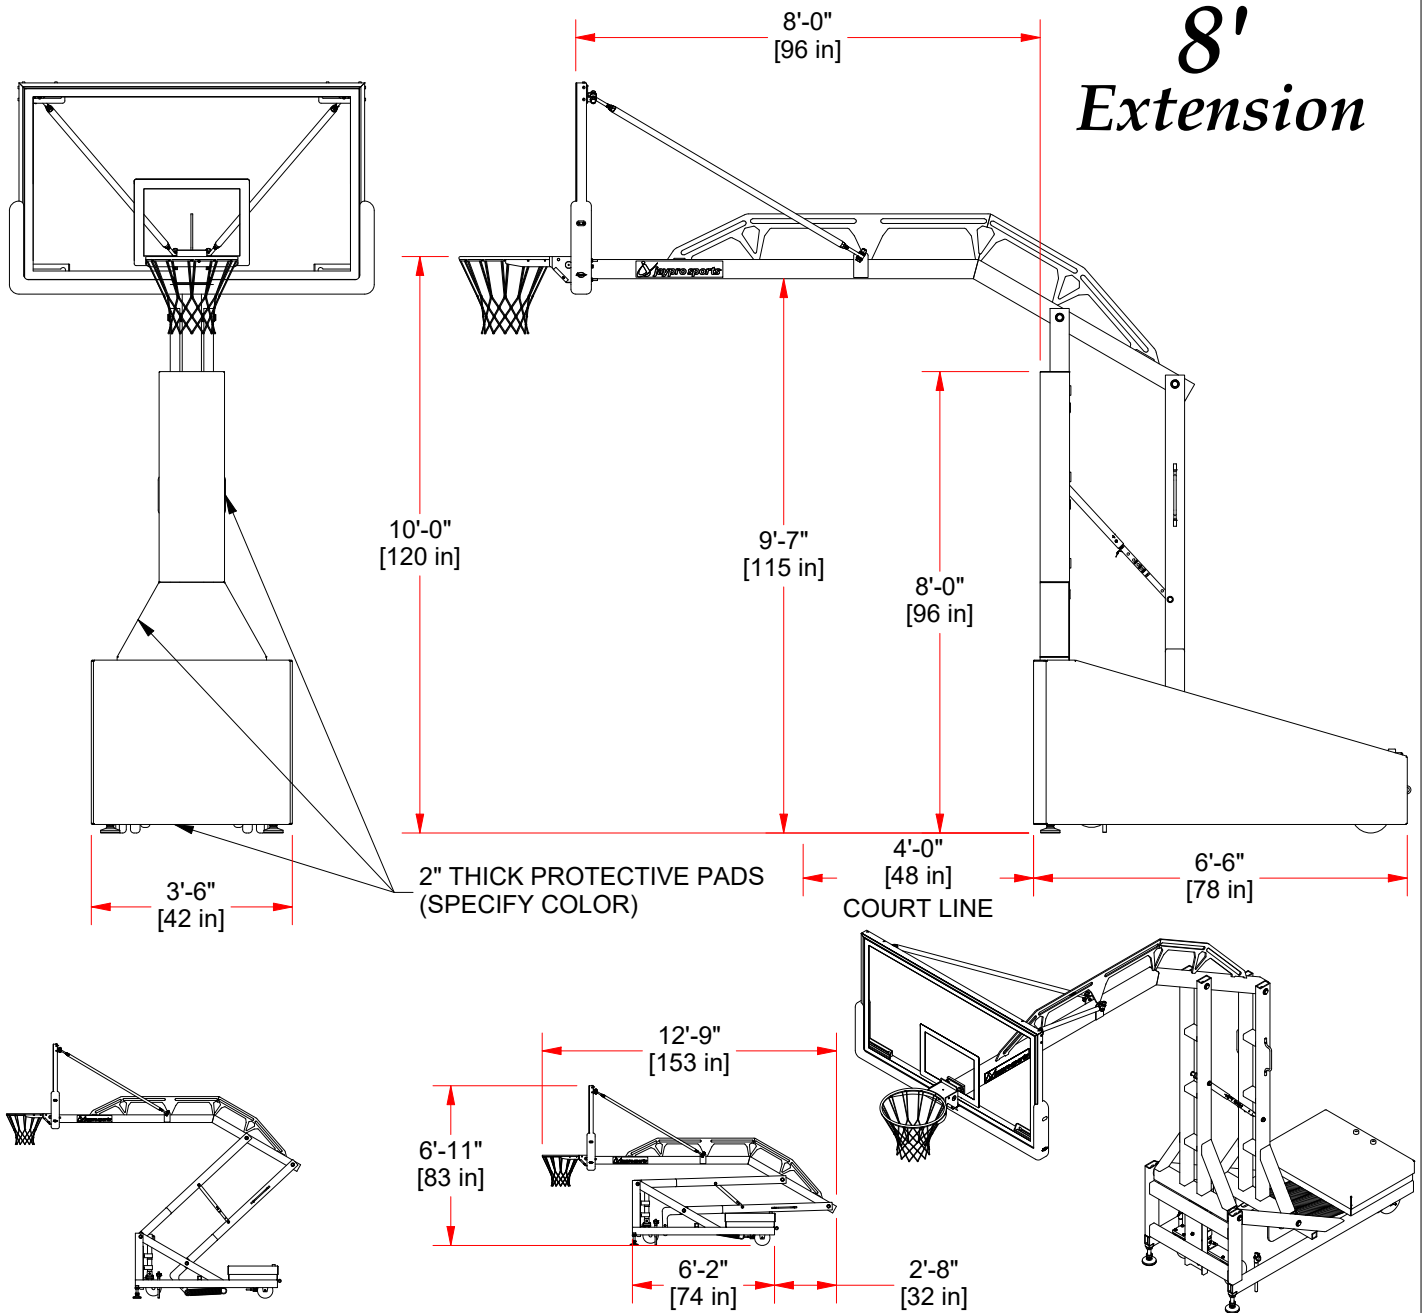

JAYPRO ADJUSTABLE / PORTABLE BACKSTOP SYSTEM

8'
Extension

FACE OF BANK TO PAD SETBACK:
@ 10' ~ 96" @ 9' ~ 55" @ 8' ~ 40"

**BACKSTOP SHOWN FOLDED IN
TRANSPORT / STORAGE POSITION**

**BACKSTOP SHOWN IN PLAYING
POSITION, WITHOUT PADS**

Specifications:

- Ballast Weight: 1000 lbs
- Backboard Size: 42" X 72" Glass
- Goal Type: GBA-642
- Edge Pad: MBBP-6
- Wheels: 8" Diameter, 2" Thick, non-marking

Features:

- Front foot leveling.
- Easy one-person setup & height adjustment.
- Pin-stop adjustments at 6" increments between 8' & 10' for alternate playing heights.
- Rear anchor kit - OPTIONAL.