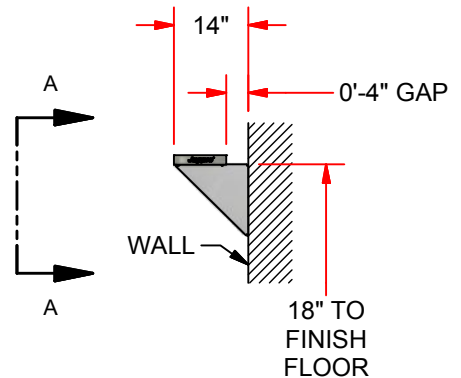

PBW-95

27' WALL MOUNTED ALUMINUM PLAYERS BENCH

FEATURES:

- 27' SEAT PLANKS ARE 10" WIDE NON-SKID ALUMINUM
- CORROSION RESISTANCE UNDER STRUCTURE
- ALL STAINLESS STEEL HARDWARE

OPTIONS:

- CUSTOM POWDER COATED COLORS

PBW-95
27' WALL MOUNTED ALUMINUM
PLAYERS BENCH

INNOVATION, PERFORMANCE
AND COMMITMENT SINCE 1953

DRAWING NAME / PART NUMBER:

PBW-95

DRAWN BY: Moune T.	ISSUE DATE: 10/12/2011
CHKD BY: WVB	CHK DATE: 4/11/2014
SHEET: 1 OF 1