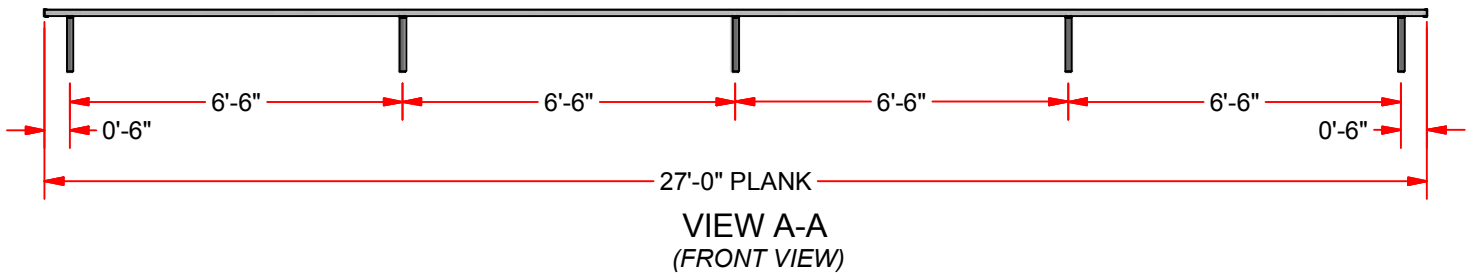

PBW-95

27' WALL MOUNTED ALUMINUM PLAYERS BENCH

FEATURES:

- 27' SEAT PLANKS ARE 10" WIDE NON-SKID ALUMINUM
- CORROSION RESISTANCE UNDER STRUCTURE
- ALL STAINLESS STEEL HARDWARE

OPTIONS:

- CUSTOM POWDER COATED COLORS

PBW-95
27' WALL MOUNTED ALUMINUM
PLAYERS BENCH

INNOVATION, PERFORMANCE
AND COMMITMENT SINCE 1953

DRAWING NAME / PART NUMBER:

PBW-95

DRAWN BY: Moune T.	ISSUE DATE: 10/12/2011
CHKD BY: WVB	CHK DATE: 4/11/2014
SHEET: 1 OF 1