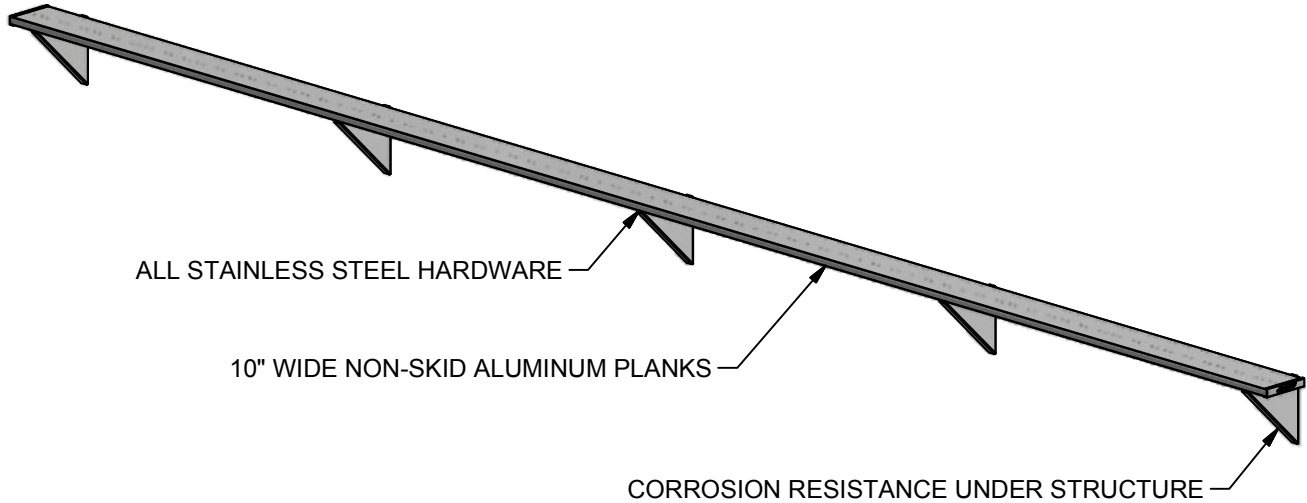

PBW-95

27' WALL MOUNTED ALUMINUM PLAYERS BENCH

FEATURES:

- 27' SEAT PLANKS ARE 10" WIDE NON-SKID ALUMINUM
- CORROSION RESISTANCE UNDER STRUCTURE
- ALL STAINLESS STEEL HARDWARE

OPTIONS:

- CUSTOM POWDER COATED COLORS

PBW-95
27' WALL MOUNTED ALUMINUM
PLAYERS BENCH

INNOVATION, PERFORMANCE
AND COMMITMENT SINCE 1953

DRAWING NAME / PART NUMBER:

PBW-95

DRAWN BY: Moune T.	ISSUE DATE: 10/12/2011
CHKD BY: WVB	CHK DATE: 4/11/2014
SHEET: 1 OF 1