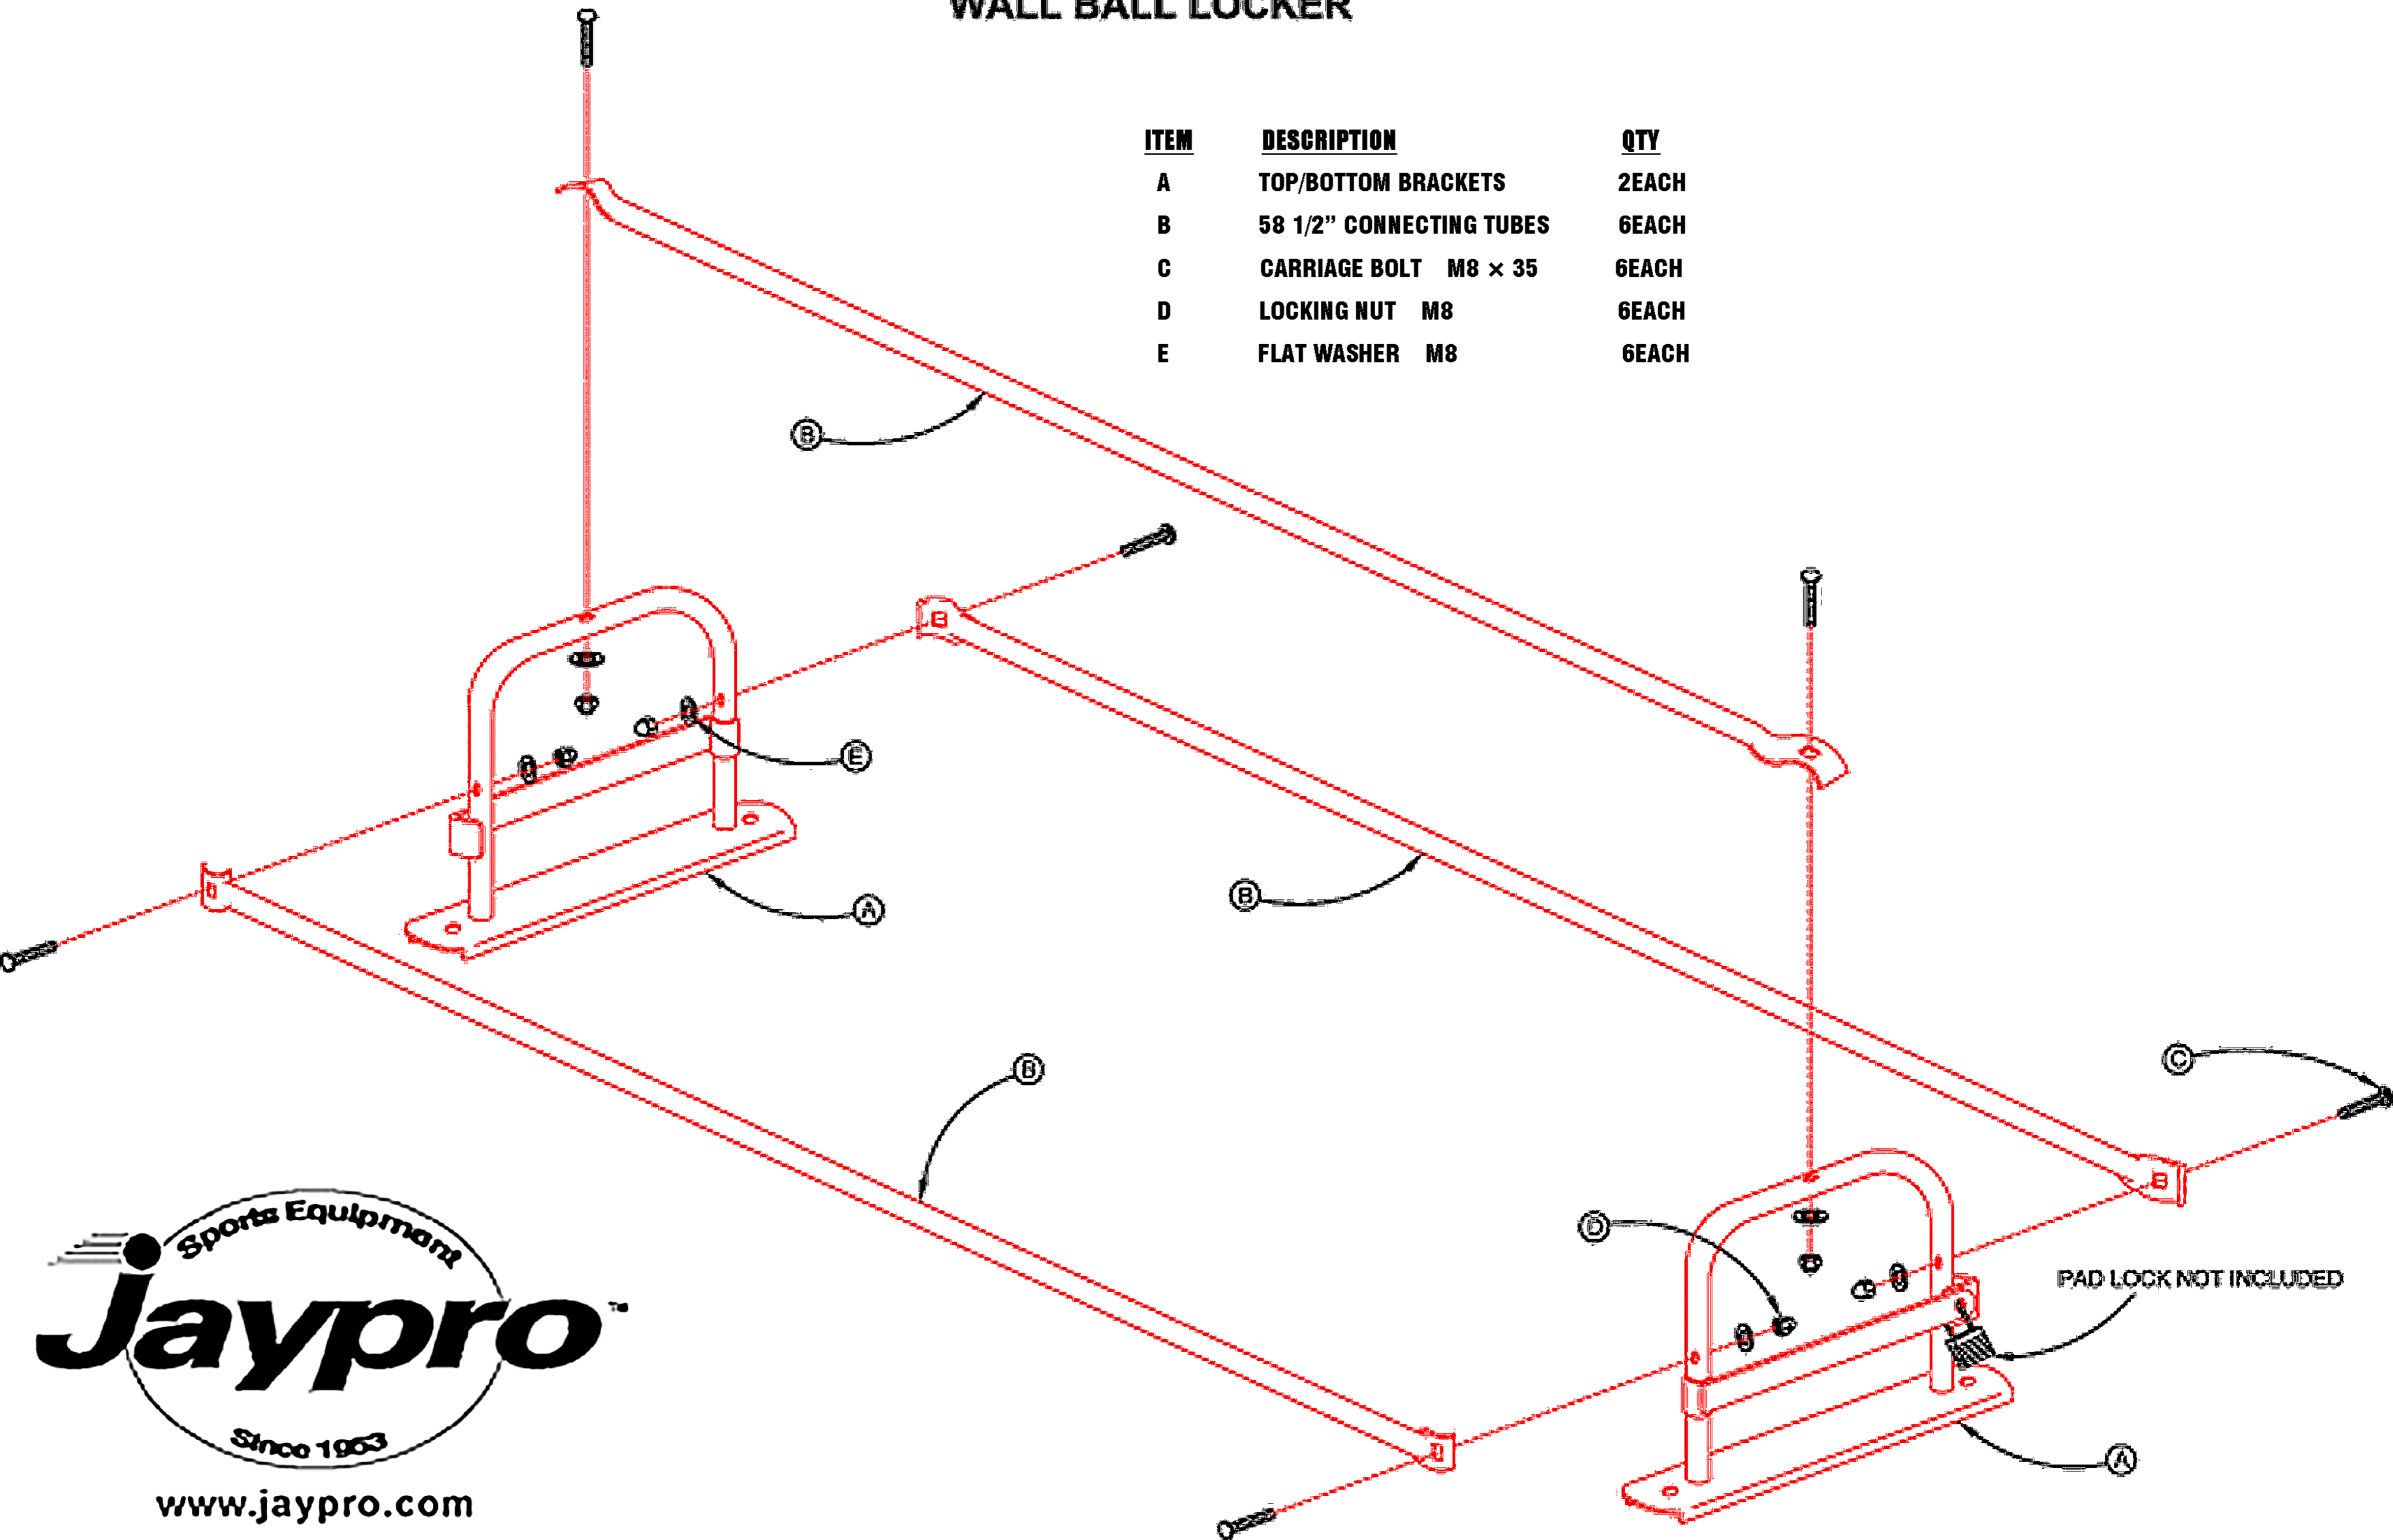

# WALL BALL LOCKER

ITEM	DESCRIPTION	QTY
A	TOP/BOTTOM BRACKETS	2EACH
B	58 1/2" CONNECTING TUBES	6EACH
C	CARRIAGE BOLT M8 x 35	6EACH
D	LOCKING NUT M8	6EACH
E	FLAT WASHER M8	6EACH

www.jaypro.com

PAD LOCK NOT INCLUDED