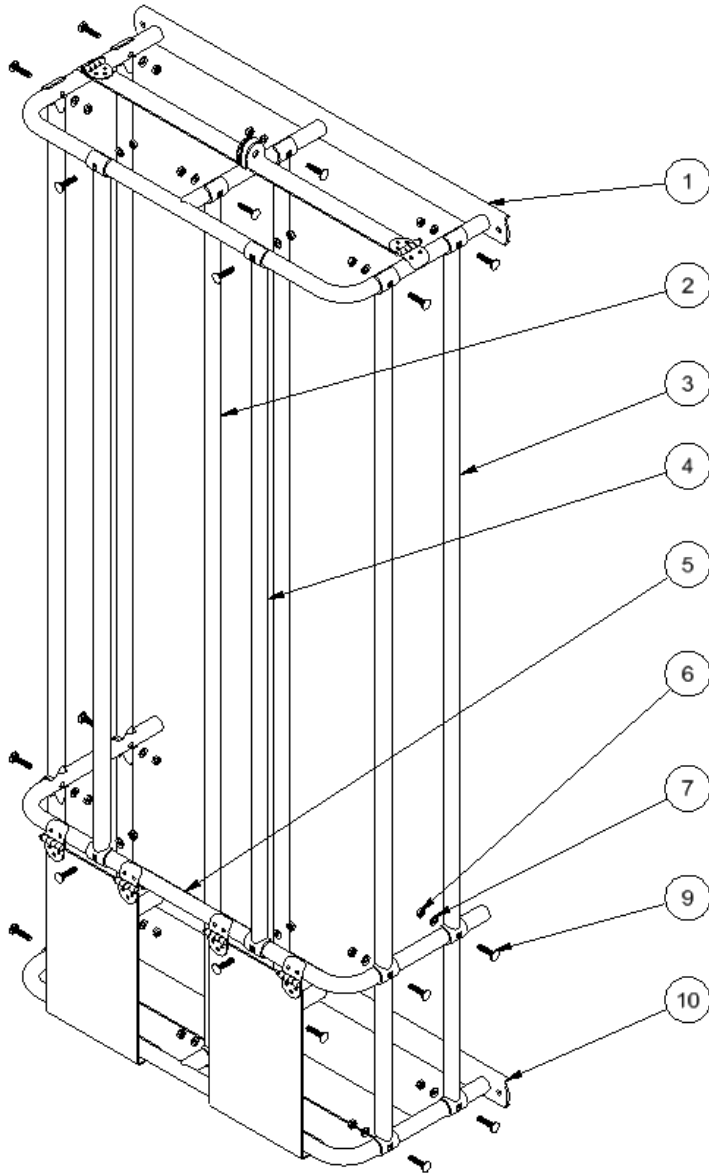

PE-240 WALL MOUNT BB RACK

Service No: 800-243-0533

Parts list

1	Top frame assembly	1 EA
2	Center upright support	2 EA
3	Upright support (long)	4 EA
4	Upright support (short)	2 EA
5	Middle frame assembly	1 EA
6	Lock Nut M8	20 EA
7	Flat washer M8	20 EA
8	Plastic plug	2 EA
9	Carriage bolt M8x35mm	20 EA
10	Bottom frame assembly	1 EA