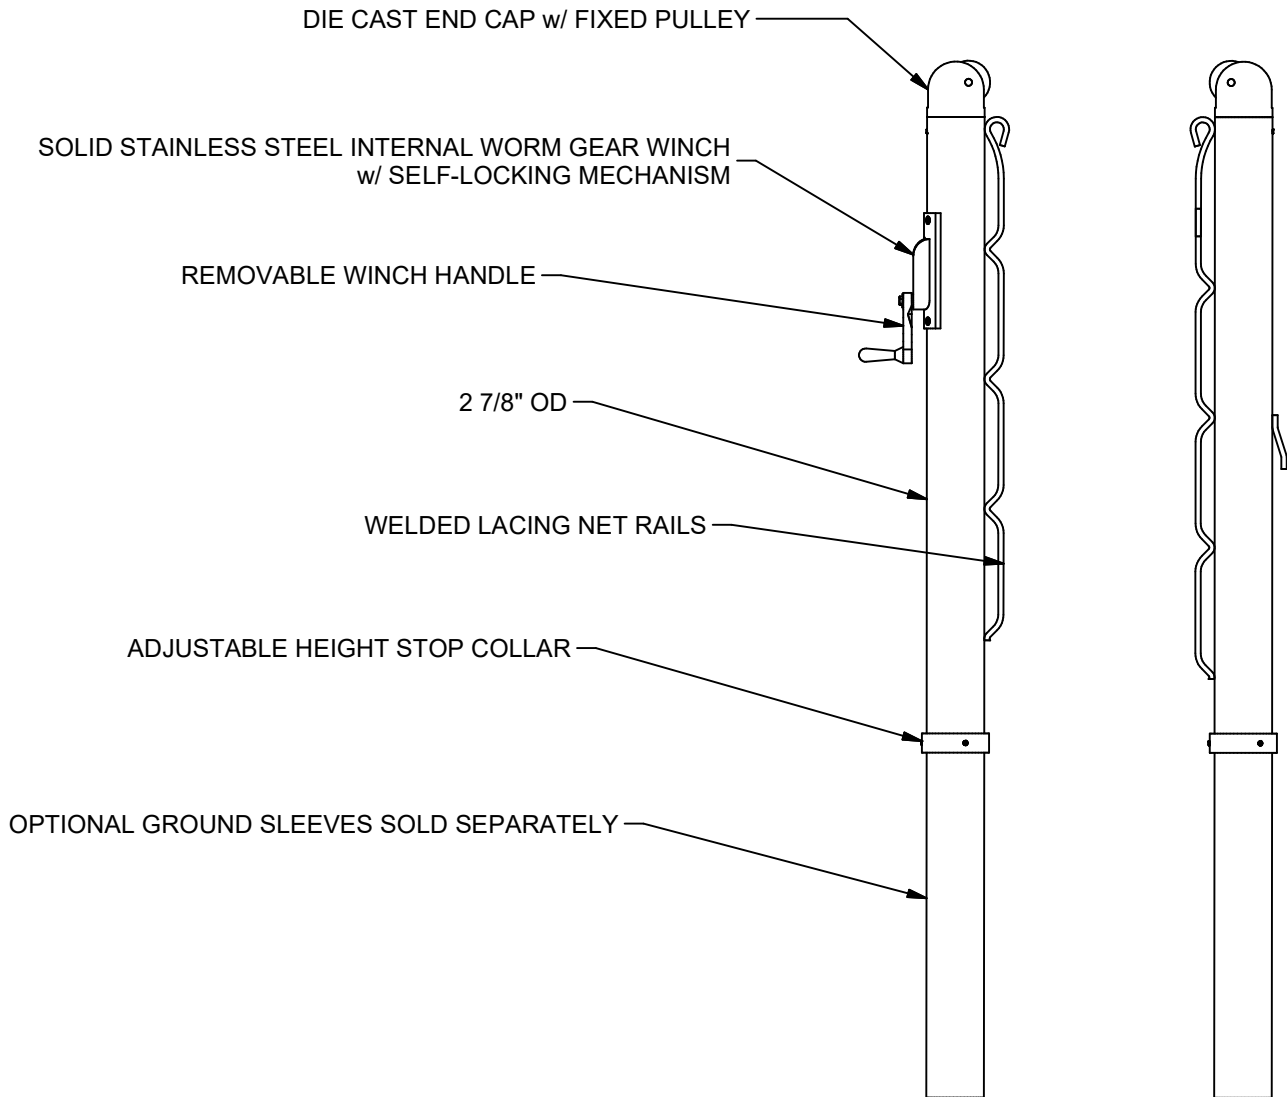

PKB278 2 7/8" PICKLEBALL POSTS

FEATURES:

- > OFFICIAL 36" HEIGHT
- > POWDER COATED BLACK OR GREEN w/ ZINC UNDERCOAT.
P/N BLACK (PKB278-BK), GREEN (PKB278-GR)
- > EASY TO USE INTERNAL HEAVY DUTY SELF LOCKING WINCH
w/ REMOVABLE HANDLE
- > PROFILE DIE CAST TOP CAP
- > MADE OF HEAVY WALL 2-7/8" O.D. STEEL PIPE
- > NETS AVAILABLE SEPARATELY (P/N: PT-21N)
- > GROUND SLEEVES w/ END CAP . P/N TP-278G
AVAILABLE FOR SEMI-PERMANENT INSTALLATION