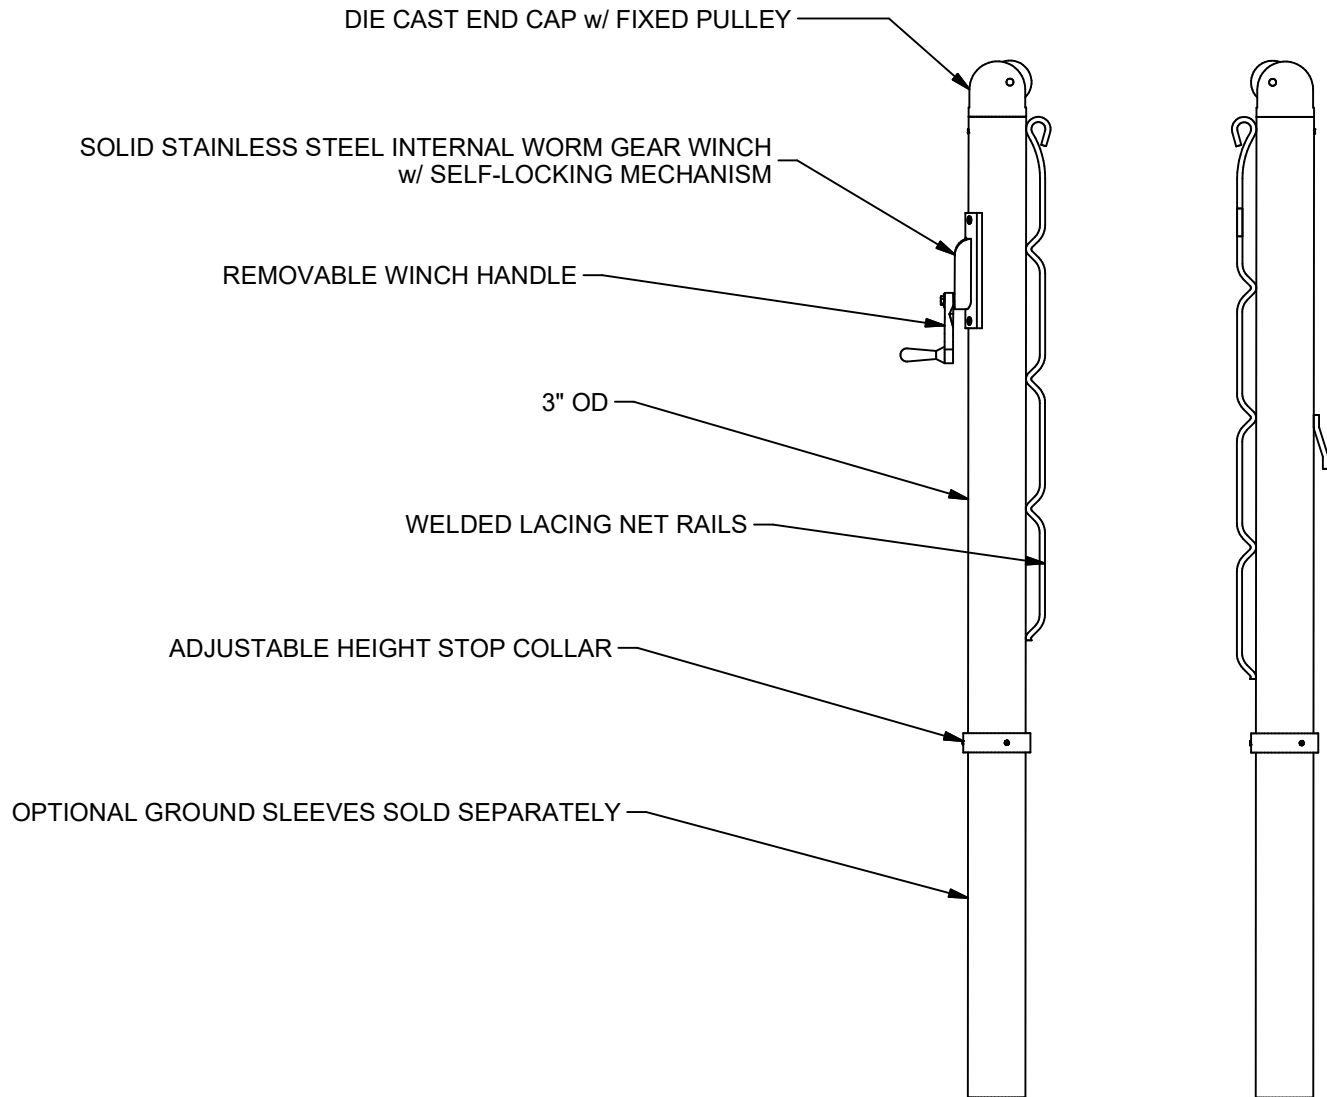

PKB300 Deluxe 3" Club Pickleball Posts

Deluxe Club Pickleball Posts with Internal Winch

Excellent choice to get the "Club" look with the durability of our institutional series posts.

- > 3" round 11 gauge steel posts are powder coated green (PKB300-GR) or black (PKB300-BK), for excellent durability.
- > Solid stainless steel internal worm gear winch with self-locking gear mechanism to prevent recoil during winding.
- > Removable winch handle for safety.
- > Includes welded lacing rods for securing net to the post.
- > Nets sold separately (PT-21N).
- > Ground sleeves available for semi-permanent installation (RTPGS-3).
- > Replacement winch and handle (RTP-300WH).