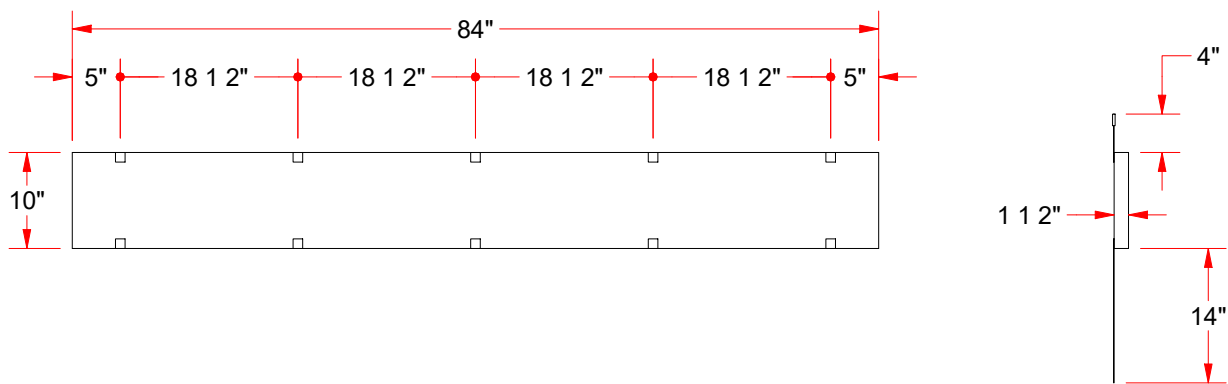

## FEATURES:

- 1-1 2" FOAM THICKNESS
- 5 PAIRS OF NYLON BUCKLES STRAPS
- NYLON STRAPS 18-1 2" APART
- STRAPS W BUCKLES 4" LONG
- STRAPS W O BUCKLES 14" LONG
- STRAPS BUCKLE UNDER PLANK FOR EASY INSTALLATION
- 7½' BLEACHER - REQUIRES 1 PAD PER ROW
- 15' BLEACHER - REQUIRES 2 PADS PER ROW
- 21' BLEACHER - REQUIRES 3 PADS PER ROW

FOR BLEACHERS AT LENGTHS OF 7½', 15', AND 21'. SPECIFY PAD COLOR WHEN ORDERING (PINK, LIME, KELLY GREEN, LIGHT BLUE, ROYAL BLUE, FOREST GREEN, YELLOW, ORANGE, DARK PURPLE, BURGUNDY, BEIGE, BROWN, NAVY BLUE, RED, GRAY, CHARCOAL OR BLACK). CALL FOR FREIGHT QUOTE (EXTENDED LEAD TIME MAY APPLY). CUSTOM - NON-RETURNABLE.