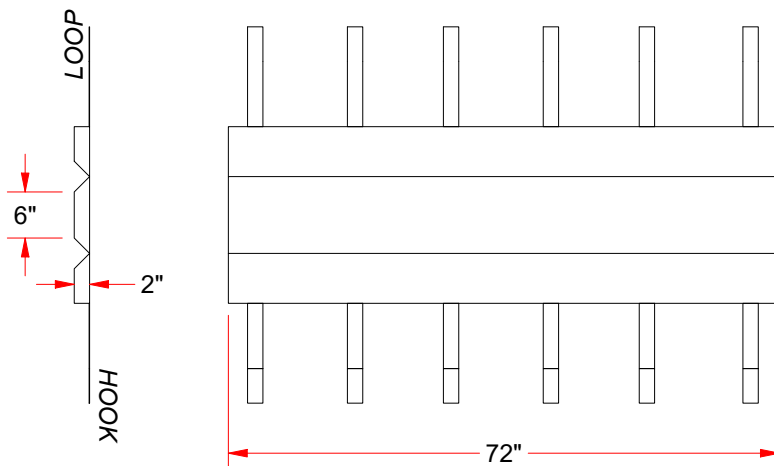

Protection pad, Titan™ 6' Square Post, Outdoor

Replacement Post and Gusset padding for the Titan™ Series Basketball 660 and 770 systems

2" thick square post and gusset padding
Attaches with hook-and-loop closure
Product Dimensions: 6" W x 6" H x 6" D

Sold as 1 Each

PP-66T

Protection pad, Titan™ 6' Square Post, Outdoor

© COPYRIGHT 2020 JAYPRO SPORTS, LLC. ALL RIGHTS RESERVED THIS PRINT IS THE PROPERTY OF JAYPRO SPORTS, LLC. AND MAY NOT BE REPRODUCED WITHOUT WRITTEN PERMISSION