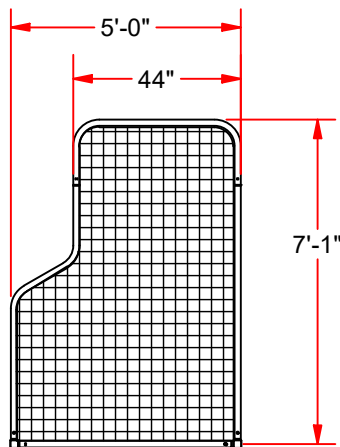

PS-75 SHORT SIDED PITCHER'S SCREEN

NARROW WIDTH PITCHER'S SCREEN
IDEAL FOR USE IN BATTING TUNNELS OR INDOORS.

FEATURES:

- > HEAVY GAUGE 1-5/8 in OD GALVANIZED STEEL TUBING
- > HEAVY DUTY 2 in SQUARE GALVANIZED STEEL LEGS PROVIDE A RIGID STABLE BASE
- > DURABLE POWDER COATED FOREST GREEN FINISH
- > INCLUDES BLACK #42 KNOTLESS NYLON DOUBLE SIDED SLIP ON NET
- > SHOWN ABOVE WITH OPTIONAL 8 in DIAMETER WHEEL KIT BBWK-2