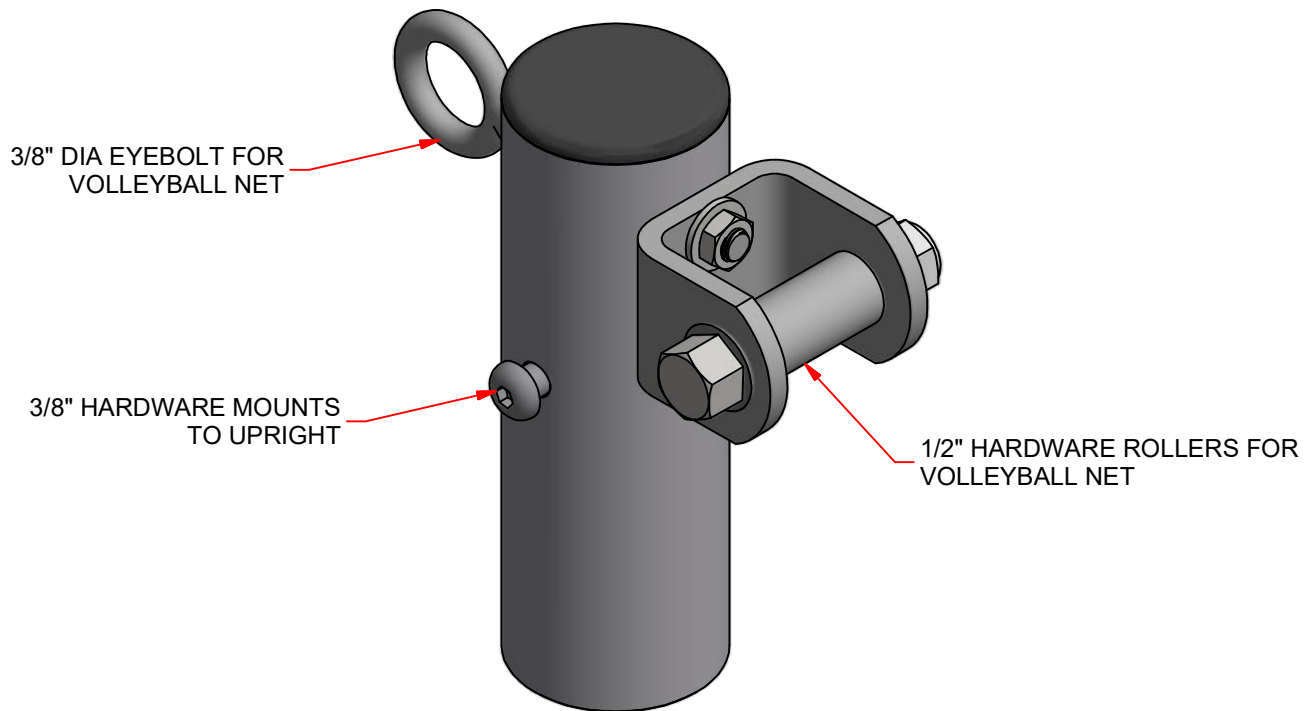

## PVB-35TCA TRI COURT ADAPTER KIT

This tri court adaptor kit allows a three court set up when combined with the main Featherlite, Powerlite or Steel Collegiate systems and two center packages.

**FEATURES:**

- > CONVERTS TWO CENTER STANDARDS w/ A MAIN SYSTEM INTO A THIRD COURT.
- > USED IN CONJUNCTION WITH VOLLEYBALL WINCH TO TENSION NETS.
- > EASILY INSERTS INTO VOLLEYBALL UPRIGHT.