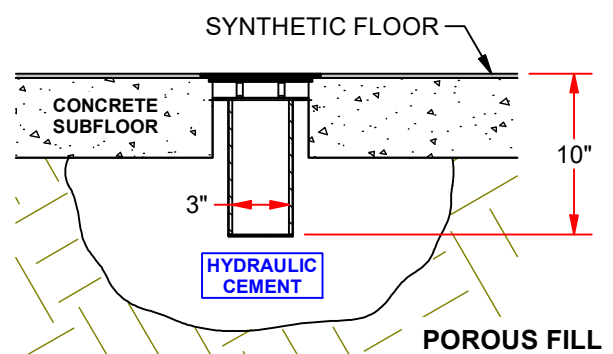

TYPICAL SECTION SYNTHETIC FLOOR