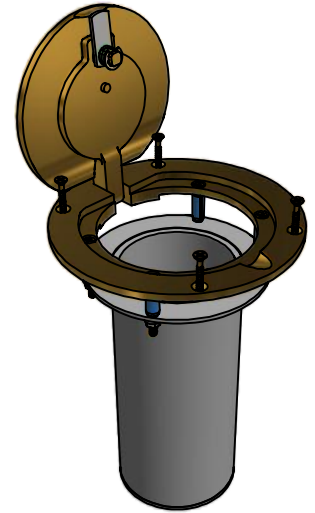

# VOLLEYBALL GROUND SLEEVE FOR 3" O.D. UNITS

TOP OF COVER  
BRASS SHOWN, AVAILABLE IN  
CHROME (PVB-70S-CP)

COVER OPEN

UNDERNEATH COVER  
LOCKING MECHANISM

## FEATURES:

- > HEAVY-DUTY CAST BRASS OR CHROME FINISH CONSTRUCTION
- > SPRING LOADED COVERS HELP PREVENT BASKETBALL DEAD SPOTS
- > INCLUDES 3" ID x 10" DEEP VOLLEYBALL SLEEVE BUCKET
- > 7-1/2" OD LOCKABLE HINGED COVER PLATE
- > SOLD IN PAIRS