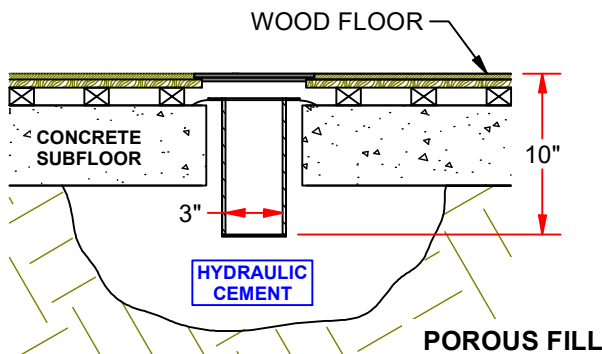

# VOLLEYBALL GROUND SLEEVE FOR 3" O.D. UNITS

TOP OF COVER  
BRASS SHOWN, AVAILABLE IN  
CHROME (PVB-70S-CP)

COVER OPEN

UNDERNEATH COVER  
LOCKING MECHANISM

## FEATURES:

- > HEAVY-DUTY CAST BRASS OR CHROME FINISH CONSTRUCTION
- > SPRING LOADED COVERS HELP PREVENT BASKETBALL DEAD SPOTS
- > INCLUDES 3" ID x 10" DEEP VOLLEYBALL SLEEVE BUCKET
- > 7-1/2" OD LOCKABLE HINGED COVER PLATE
- > SOLD IN PAIRS

TYPICAL SECTION WOOD FLOOR

TYPICAL SECTION SYNTHETIC FLOOR