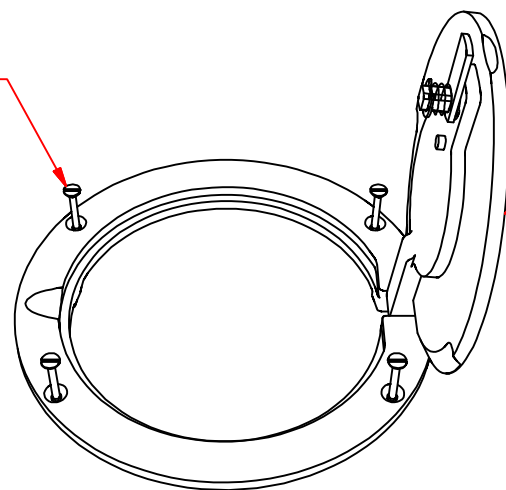

TYPICAL INSTALLATION IN A SYNTHETIC FLOOR

TYPICAL INSTALLATION IN A WOOD FLOOR

#10 x 1 1/4" FLAT HEAD BRASS WOOD SCREW

BRASS COVER PLATE ASSEMBLY

#10 x 1 1/4" FLAT HEAD BRASS WOOD SCREW

DETAIL A

<p>976 Hartford Turnpike Waterford, CT 06385 USA (800)243-0533 Fax: (800)988-3363 www.jaypro.com</p>	MODEL NUMBER: PVB-85CVR	CHECKED BY: JB
	PRODUCT NAME: 8 1/2" FLOOR SLEEVE BRASS COVER PLATE	
	EFFECTIVE DATE: 9/25/2017	DRAWN BY: Moune T.