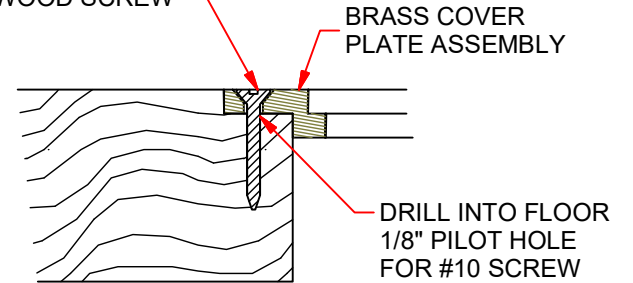

TYPICAL INSTALLATION IN A SYNTHETIC FLOOR

TYPICAL INSTALLATION IN A WOOD FLOOR

#10 x 1 1/4" FLAT HEAD BRASS WOOD SCREW

BRASS COVER PLATE ASSEMBLY

#10 x 1 1/4" FLAT HEAD BRASS WOOD SCREW

DETAIL A

<p>976 Hartford Turnpike Waterford, CT 06385 USA (800)243-0533 Fax: (800)988-3363 www.jaypro.com</p>	MODEL NUMBER: PVB-85CVR	CHECKED BY: JB
	PRODUCT NAME: 8 1/2" FLOOR SLEEVE BRASS COVER PLATE	
	EFFECTIVE DATE: 9/25/2017	DRAWN BY: Moune T.