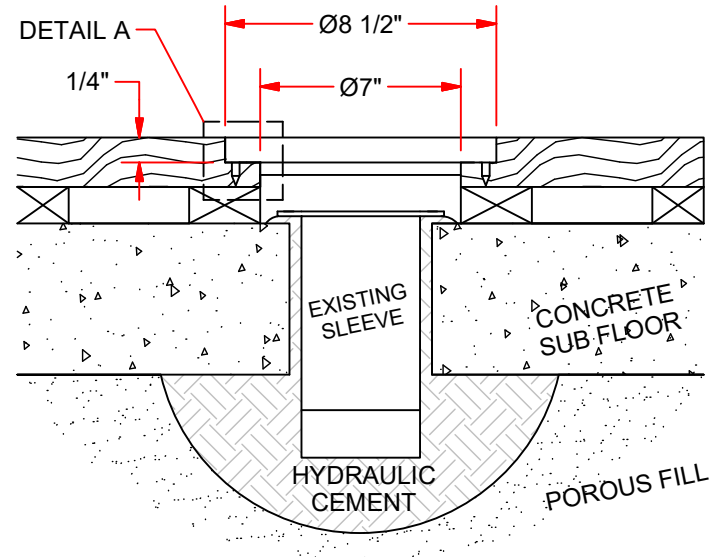

TYPICAL INSTALLATION IN A SYNTHETIC FLOOR

TYPICAL INSTALLATION IN A WOOD FLOOR

#10 x 1 1/4" FLAT HEAD BRASS WOOD SCREW

BRASS COVER PLATE ASSEMBLY

#10 x 1 1/4" FLAT HEAD BRASS WOOD SCREW

DETAIL A

<p>976 Hartford Turnpike Waterford, CT 06385 USA (800)243-0533 Fax: (800)988-3363 www.jaypro.com</p>	MODEL NUMBER: PVB-85CVR	CHECKED BY: JB
	PRODUCT NAME: 8 1/2" FLOOR SLEEVE BRASS COVER PLATE	
	EFFECTIVE DATE: 9/25/2017	DRAWN BY: Moune T.