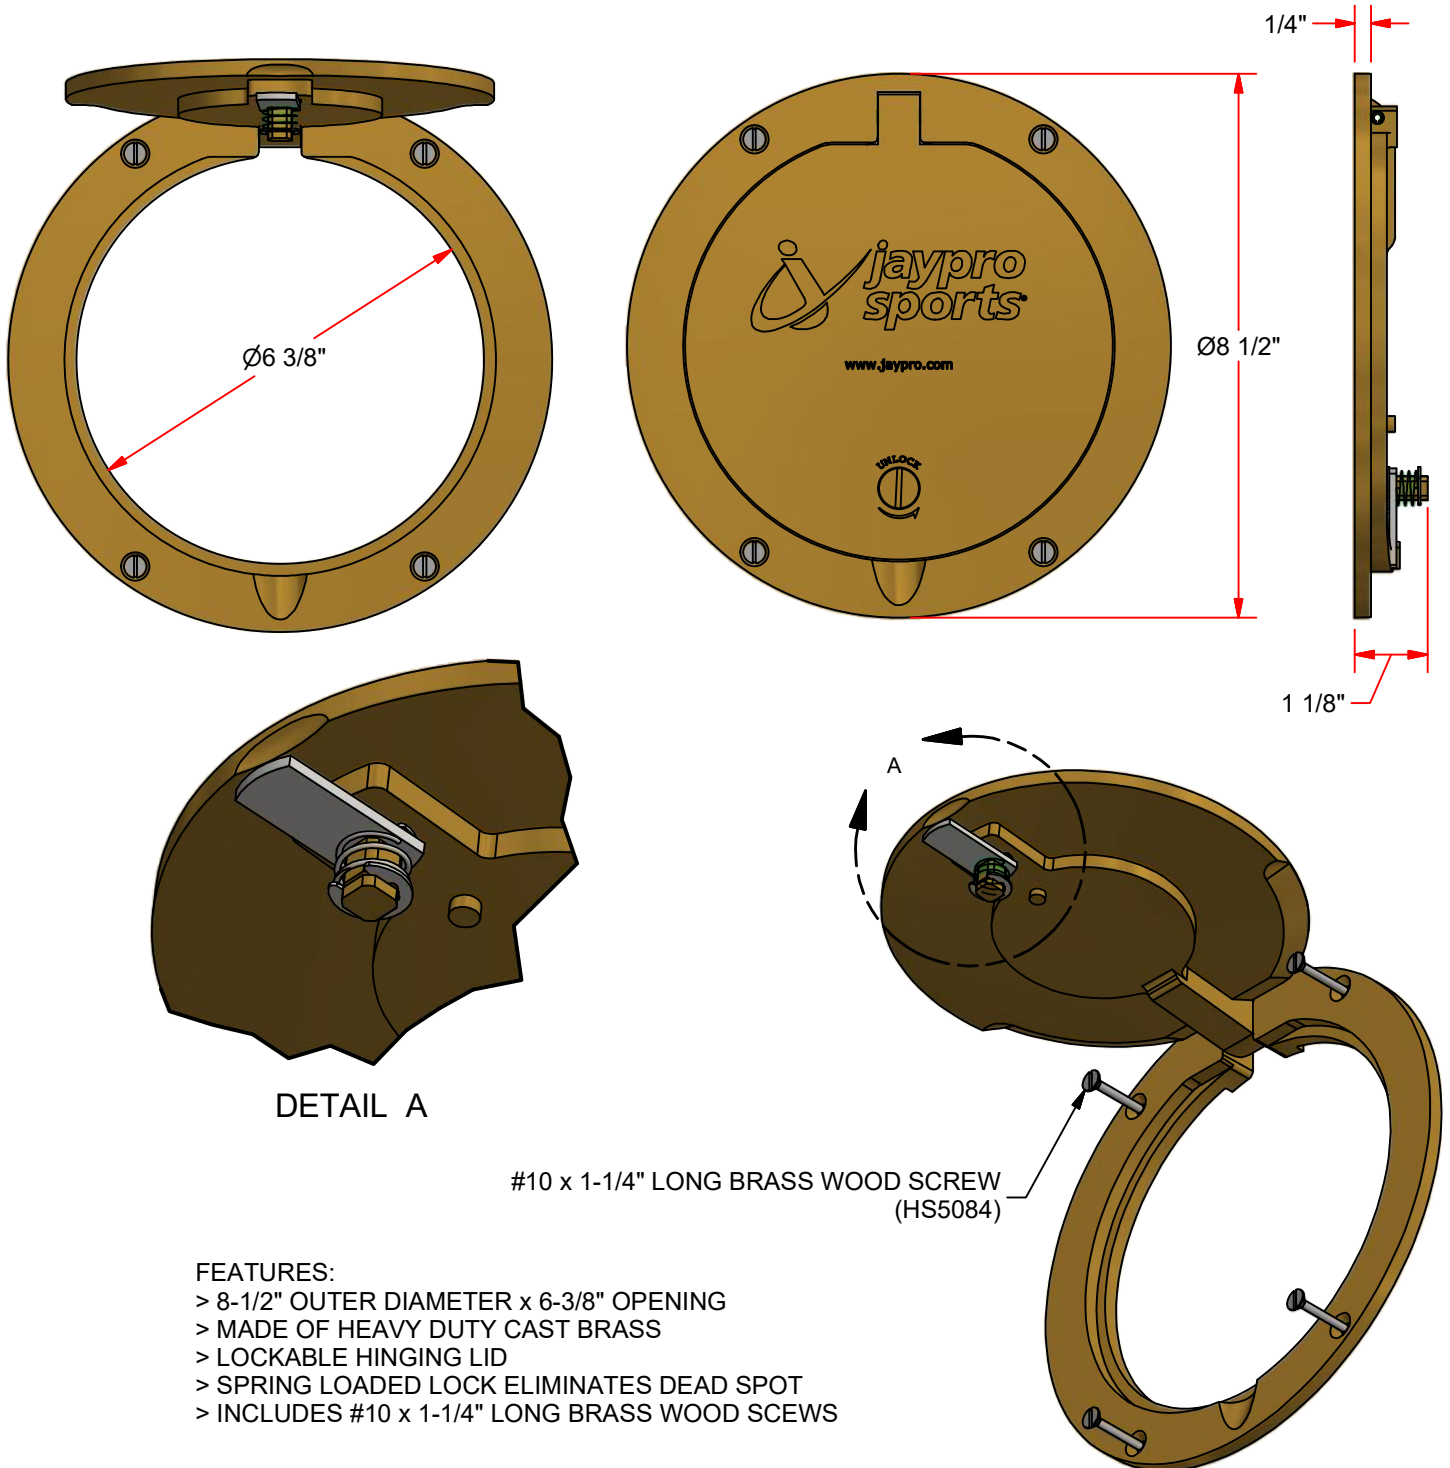

PVB-85CVR 8-1/2" BRASS COVER PLATE

DETAIL A

#10 x 1-1/4" LONG BRASS WOOD SCREW (HS5084)

FEATURES:

- > 8-1/2" OUTER DIAMETER x 6-3/8" OPENING
- > MADE OF HEAVY DUTY CAST BRASS
- > LOCKABLE HINGING LID
- > SPRING LOADED LOCK ELIMINATES DEAD SPOT
- > INCLUDES #10 x 1-1/4" LONG BRASS WOOD SCREWS

PVB-85CVR

8-1/2" BRASS COVER PLATE

© COPYRIGHT 2017 JAYPRO SPORTS, LLC. ALL RIGHTS RESERVED
THIS PRINT IS THE PROPERTY OF JAYPRO SPORTS, LLC. AND MAY NOT BE REPRODUCED WITHOUT WRITTEN PERMISSION

www.jaypro.com
(800) 243-0533
976 Hartford Turnpike
Waterford, CT 06385 USA