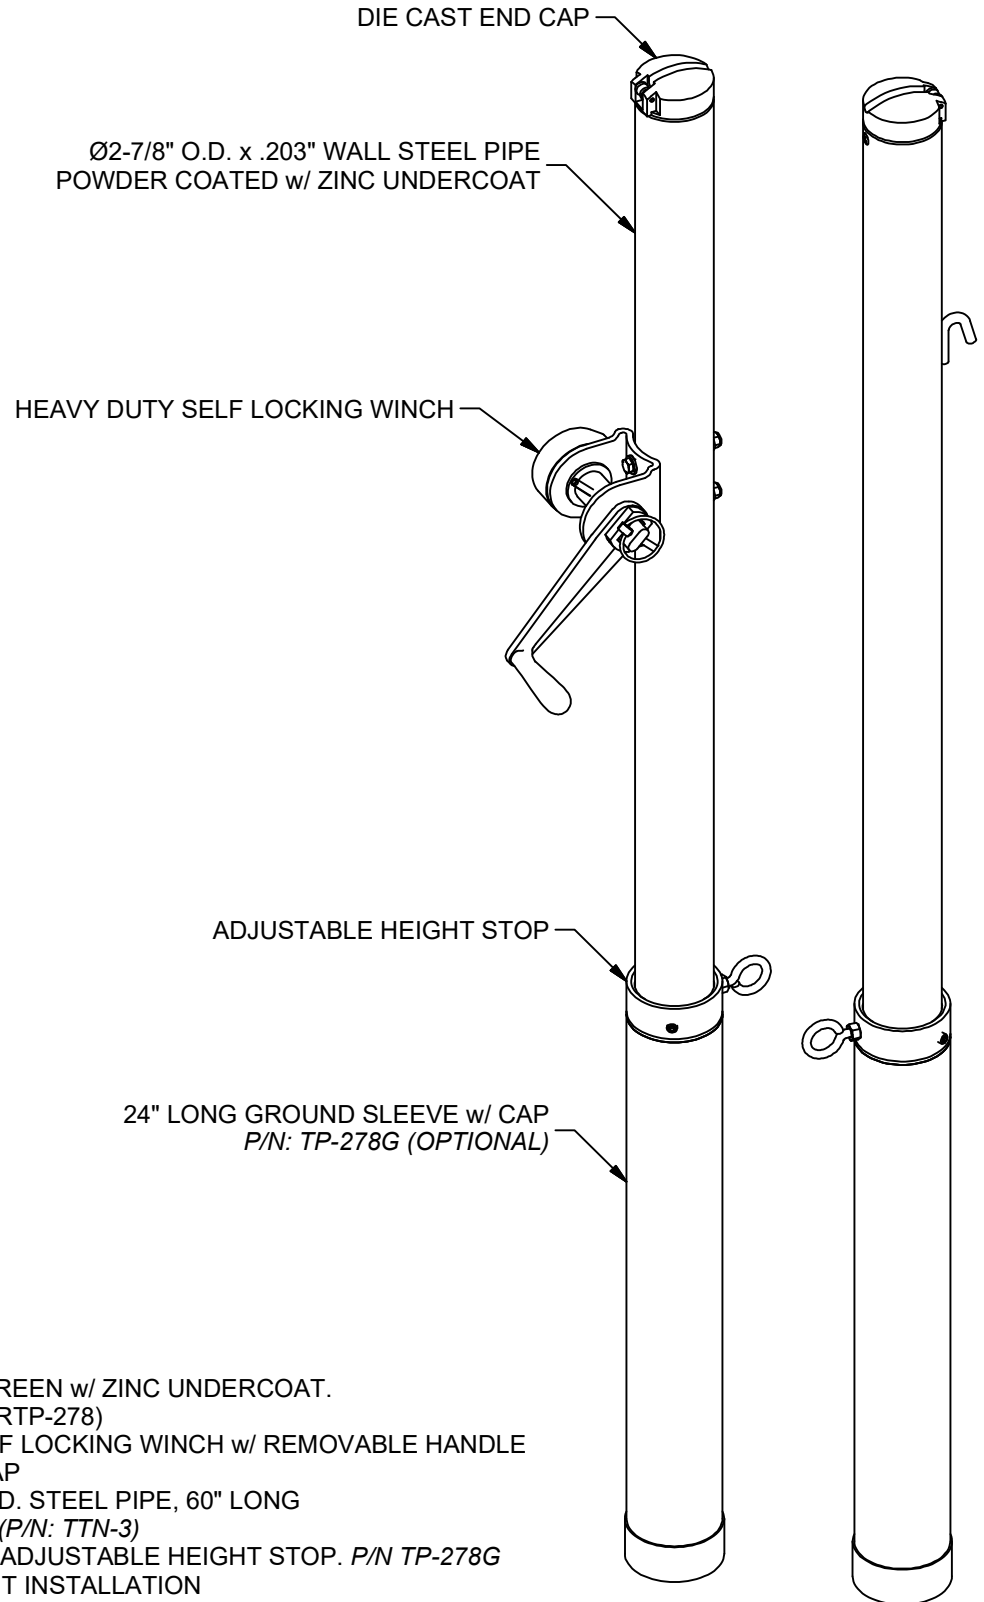

RTP-278 2 7/8" TENNIS POSTS

FEATURES:

- > OFFICIAL 42" HEIGHT
- > POWDER COATED BLACK OR GREEN w/ ZINC UNDERCOAT.
P/N BLACK (RTP-278BK), GREEN (RTP-278)
- > EASY TO USE HEAVY DUTY SELF LOCKING WINCH w/ REMOVABLE HANDLE
- > LOW PROFILE DIE CAST TOP CAP
- > MADE OF HEAVY WALL 2-7/8" O.D. STEEL PIPE, 60" LONG
- > NETS AVAILABLE SEPARATELY (P/N: TTN-3)
- > GROUND SLEEVES w/ CAP AND ADJUSTABLE HEIGHT STOP. P/N TP-278G
AVAILABLE FOR SEMI-PERMANENT INSTALLATION