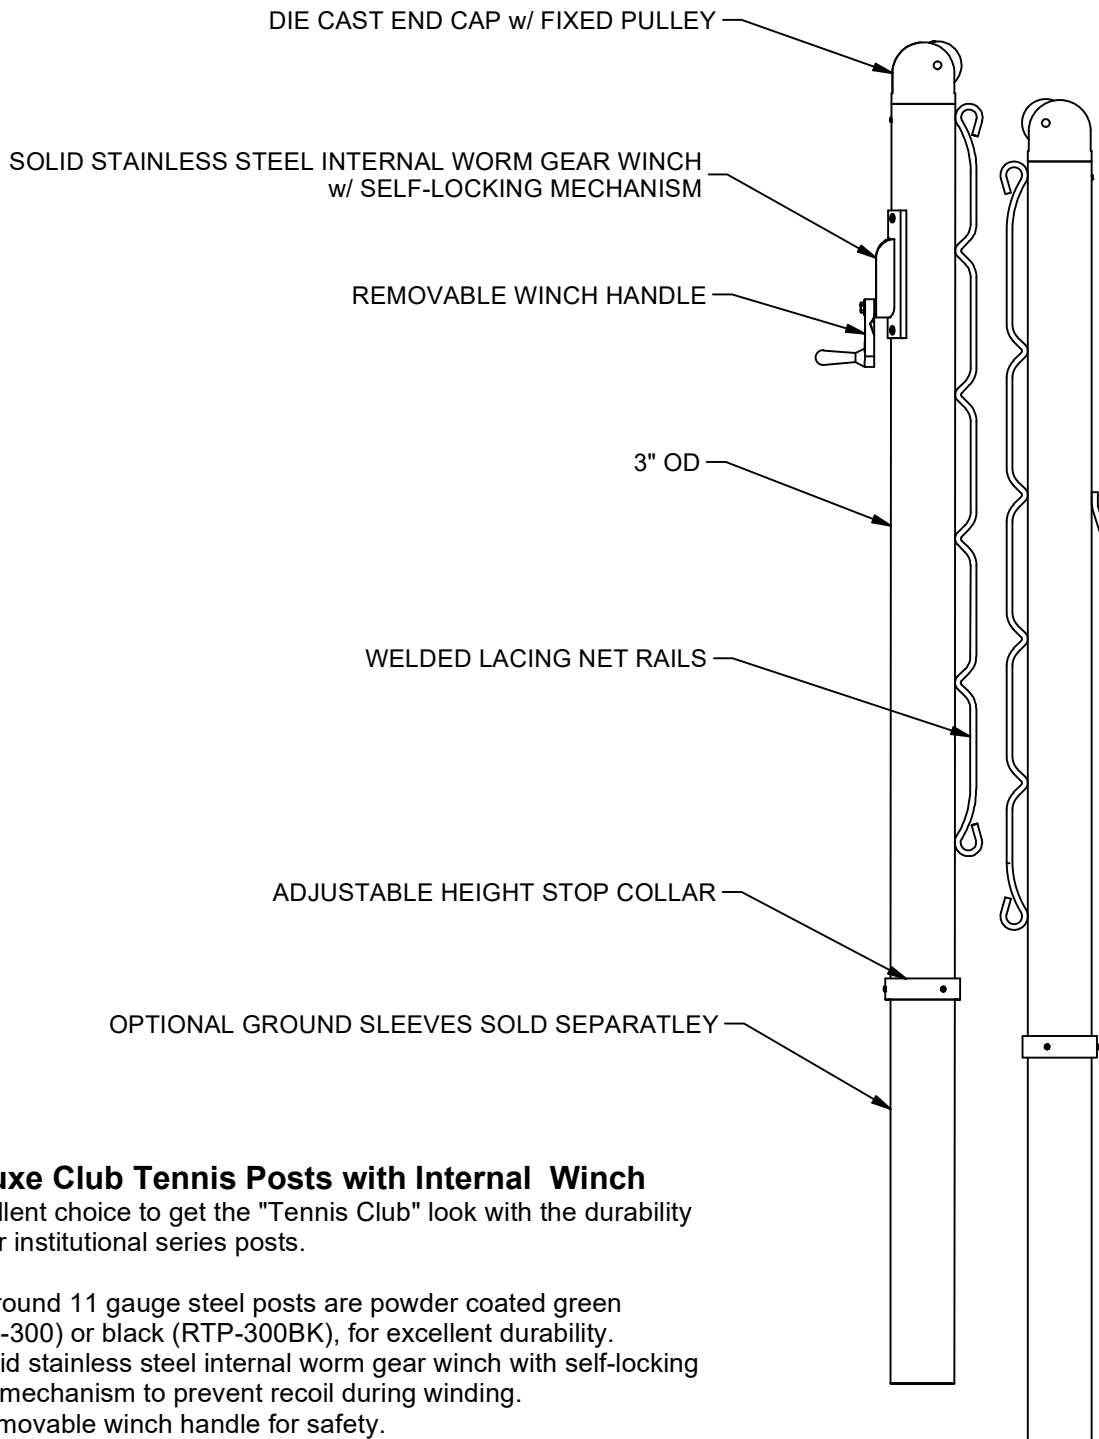

RTP-300 Deluxe 3" Round Club Tennis Posts

Deluxe Club Tennis Posts with Internal Winch

Excellent choice to get the "Tennis Club" look with the durability of our institutional series posts.

- > 3" round 11 gauge steel posts are powder coated green (RTP-300) or black (RTP-300BK), for excellent durability.
- > Solid stainless steel internal worm gear winch with self-locking gear mechanism to prevent recoil during winding.
- > Removable winch handle for safety.
- > Includes welded lacing rods for securing net to the post.
- > Nets sold separately (TTN-3, TPL-5 OR CCPTN42).
- > Ground sleeves available for semi-permanent installation (RTPGS-3).
- > Replacement winch and handle (RTP-300WH).