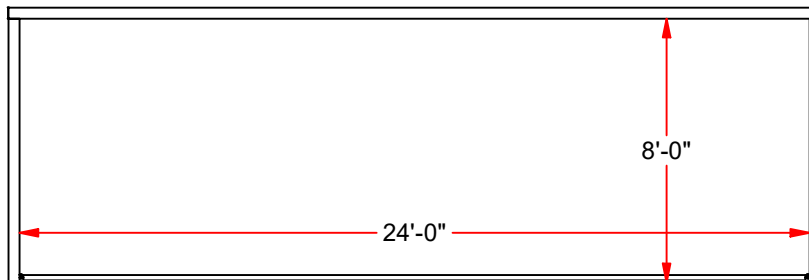

SGP-110

TEAM OFFICIAL SQUARE GOAL

© COPYRIGHT 2021 JAYPRO SPORTS, LLC. ALL RIGHTS RESERVED
THIS PRINT IS THE PROPERTY OF JAYPRO SPORTS, LLC. AND MAY NOT BE REPRODUCED WITHOUT WRITTEN PERMISSION

www.jaypro.com
(800) 243-0533
976 Hartford Turnpike
Waterford, CT 06385 USA

Sheet 1 of 1