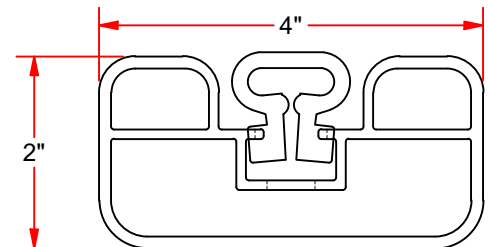

### **NOVA TEAM™ SQUARE FEATURES:**

- OFFICIAL SIZE 8' HIGH x 24' WIDE
- SOCCER GOAL MEETS NFHS, NCAA AND FIFA SPECIFICATIONS
- GOAL FACE IS 2" x 4" EXTRUDED ALUMINUM CHANNEL W/ 1.9" O.D. GALVANIZED STEEL BACKSTAYS & REAR CROSSBAR
- UPRIGHTS AND CROSSBAR POWDER COATED WHITE
- EASY TRACK NET ATTACHMENT SYSTEM, WITH EXCLUSIVE FLUSH NET CLIPS
- REAR GROUND CROSSBAR AND STEEL BACKSTAYS IMPROVE STABILITY AND SAFETY
- SET OF 4 AUGER GROUND ANCHORS INCLUDED
- OFFICIAL WHITE SOCCER NETS INCLUDED
- MEETS ALL SAFETY REQUIREMENTS OF ASTM F2056 AND ASTM F2673, WHEN PROPERLY ANCHORED
- OPTIONAL WHEEL KIT (CSGWK)
- OPTIONAL ANCHORS:
  - IN-GROUND ANCHOR WELDMENTS (SGA-60)
  - SAND BAGS (SWB-451W / SWB-451)
  - WEIGHT ANCHOR (SGA-51)