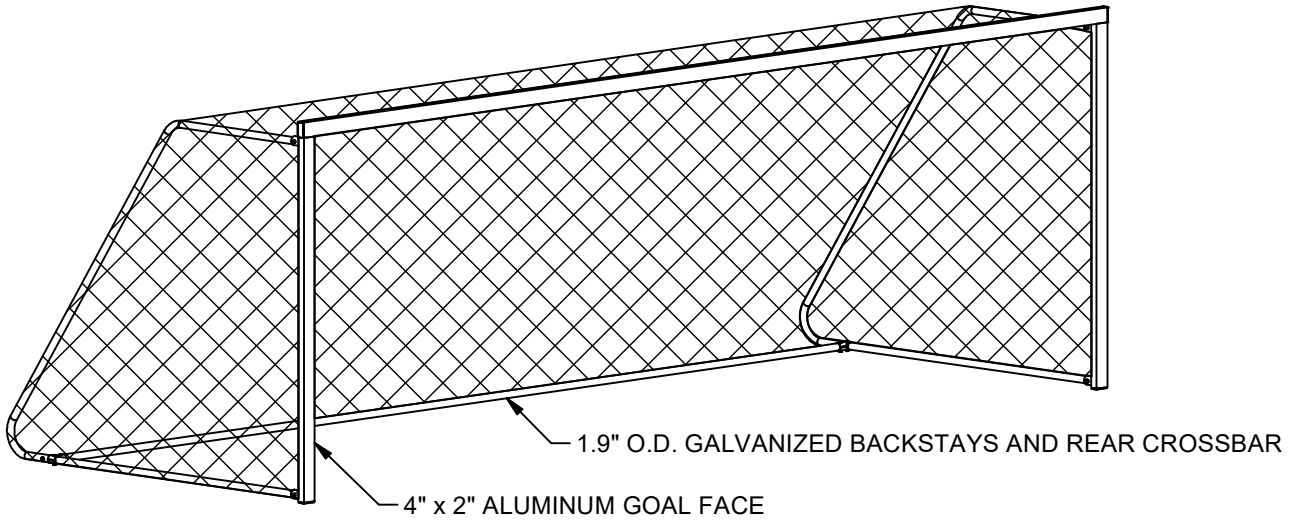

# SGP-110 TEAM OFFICIAL SQUARE GOAL

### **NOVA TEAM™ SQUARE FEATURES:**

- OFFICIAL SIZE 8' HIGH x 24' WIDE
- SOCCER GOAL MEETS NFHS, NCAA AND FIFA SPECIFICATIONS
- GOAL FACE IS 2" x 4" EXTRUDED ALUMINUM CHANNEL W/ 1.9" O.D. GALVANIZED STEEL BACKSTAYS & REAR CROSSBAR
- UPRIGHTS AND CROSSBAR POWDER COATED WHITE
- EASY TRACK NET ATTACHMENT SYSTEM, WITH EXCLUSIVE FLUSH NET CLIPS
- REAR GROUND CROSSBAR AND STEEL BACKSTAYS IMPROVE STABILITY AND SAFETY
- SET OF 4 AUGER GROUND ANCHORS INCLUDED
- OFFICIAL WHITE SOCCER NETS INCLUDED
- MEETS ALL SAFETY REQUIREMENTS OF ASTM F2056 AND ASTM F2673, WHEN PROPERLY ANCHORED
- OPTIONAL WHEEL KIT (CSGWK)
- OPTIONAL ANCHORS:
  - IN-GROUND ANCHOR WELDMENTS (SGA-60)
  - SAND BAGS (SWB-451W / SWB-451)
  - WEIGHT ANCHOR (SGA-51)