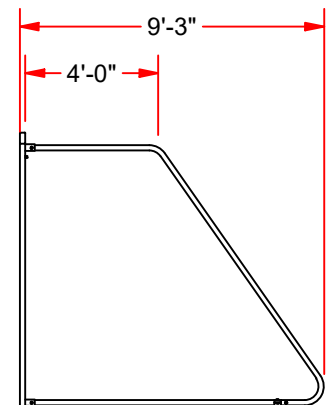

SGP-110

TEAM OFFICIAL SQUARE GOAL

© COPYRIGHT 2021 JAYPRO SPORTS, LLC. ALL RIGHTS RESERVED
THIS PRINT IS THE PROPERTY OF JAYPRO SPORTS, LLC. AND MAY NOT BE REPRODUCED WITHOUT WRITTEN PERMISSION

www.jaypro.com
(800) 243-0533
976 Hartford Turnpike
Waterford, CT 06385 USA

Sheet 1 of 1