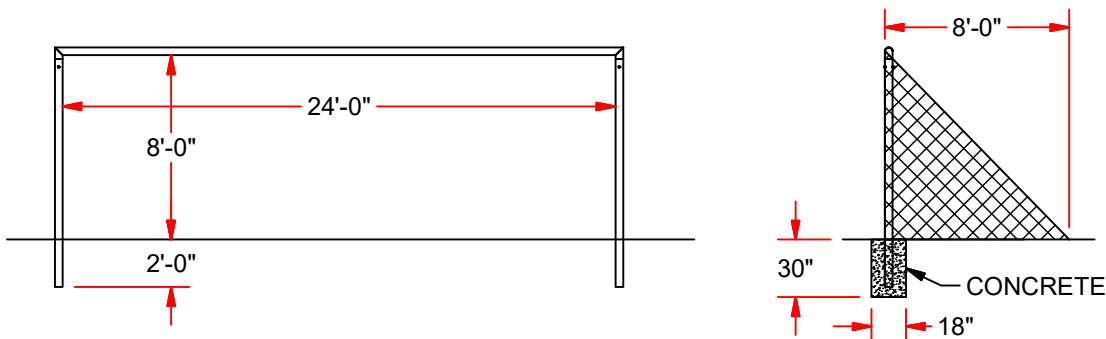

SGP-220 TEAM OFFICIAL ROUND SEMI-PERMANENT

TEAM OFFICIAL ROUND GOAL FEATURES:

- OFFICIAL SIZE 8' HIGH x 24' WIDE
- GOAL FACE IS 4" OD EXTRUDED ALUMINUM CHANNEL
- UPRIGHTS AND CROSSBAR POWDER COATED WHITE
- DESIGNED WITHOUT BACKSTAYS FOR PERMANENT / SEMI-PERMANENT INSTALLATION
- EASY TRACK NET ATTACHMENT SYSTEM, WITH EXCLUSIVE FLUSH NET CLIPS
- INCLUDES NET, NET CLIPS AND NET PEGS
- OPTIONAL GROUND SLEEVE (SOLD SEPARATELY P/N: SGP-445G)

CHANNEL w/ NET CLIP

* THESE ARE MINIMUM DIMENSIONS FOR AVERAGE SOIL CONDITIONS.

SGP-220

TEAM OFFICIAL ROUND
SEMI-PERMANENT

© COPYRIGHT 2017 JAYPRO SPORTS, LLC. ALL RIGHTS RESERVED
THIS PRINT IS THE PROPERTY OF JAYPRO SPORTS, LLC. AND MAY
NOT BE REPRODUCED WITHOUT WRITTEN PERMISSION