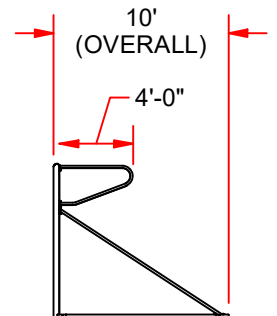

SGP-600 NOVA PREMIERE™

NOVA PREMIERE FEATURES:

- OFFICIAL SIZE: 8' HIGH x 24' WIDE
- GOAL FACE IS 4" O.D. ROUND W/ 2" x 4" FULL BASE
- ALL ALUMINUM EXTRUDED GOAL
- ENTIRE GOAL POWDER COATED WHITE
- ALL STAINLESS STEEL HARDWARE
- EUROPEAN BACKSTAY PLUS AUXILIARY BACKSTAY
- BACKSTAYS 1.7" ROUND HEAVY WALLED ALUMINUM TUBE
- EASY TRACK NET ATTACHMENT SYSTEM, WITH EXCLUSIVE FLUSH NET CLIPS
- OFFICIAL WHITE HEX SOCCER NETS INCLUDED
- SET OF 4 J-HOOK STAKE GROUND ANCHORS INCLUDED
- MEETS ALL SAFETY REQUIREMENTS OF ASTM F2056 AND ASTM F2673.
- MEETS NFSHSA, NCAA & FIFA SPECIFICATIONS
- OPTIONAL WHEEL KIT (NSGWK)
- OPTIONAL ANCHORS:
  - IN-GROUND ANCHOR WELDMENTS (SGA-60)
  - SAND BAG (SWB-451W / SWB-451)
  - WEIGHT ANCHOR (SGA-51)

SGP-600

NOVA PREMIERE™

© COPYRIGHT 2021 JAYPRO SPORTS, LLC. ALL RIGHTS RESERVED THIS PRINT IS THE PROPERTY OF JAYPRO SPORTS, LLC. AND MAY NOT BE REPRODUCED WITHOUT WRITTEN PERMISSION

www.jaypro.com
(800) 243-0533
976 Hartford Turnpike
Waterford, CT 06385 USA