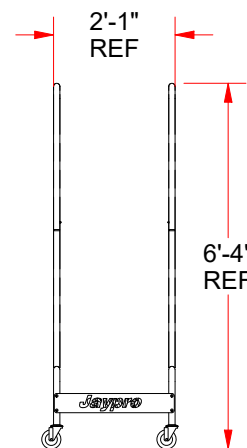

SP-2 SHOULDER PAD StackMaster™

SPECIFICATIONS

1. MADE OF 1-5/16" OD STEEL
2. SILVER METALLIC POWDER COATED FINISH
3. HEAVY DUTY 3" SWIVEL CASTERS
4. HOLDS UP TO 42 SHOULDER PADS
5. 22" WIDE x 25" DEEP x 6'-4" HIGH (BEFORE STACKING WITH SHOULDER PADS)