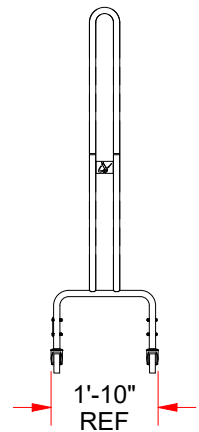

SP-2 SHOULDER PAD StackMaster™

SPECIFICATIONS

1. MADE OF 1-5/16" OD STEEL
2. SILVER METALLIC POWDER COATED FINISH
3. HEAVY DUTY 3" SWIVEL CASTERS
4. HOLDS UP TO 42 SHOULDER PADS
5. 22" WIDE x 25" DEEP x 6'-4" HIGH (BEFORE STACKING WITH SHOULDER PADS)