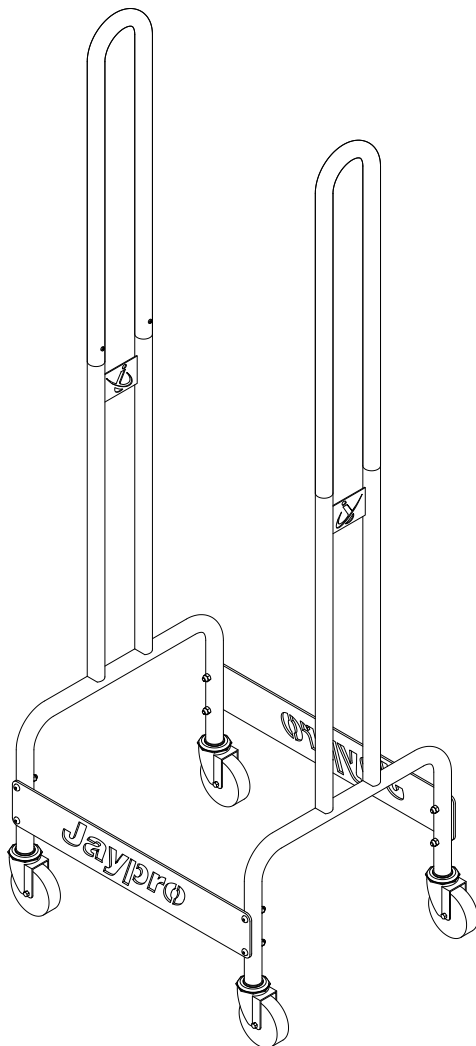

SP-2 SHOULDER PAD StackMaster™

SPECIFICATIONS

1. MADE OF 1-5/16" OD STEEL
2. SILVER METALLIC POWDER COATED FINISH
3. HEAVY DUTY 3" SWIVEL CASTERS
4. HOLDS UP TO 42 SHOULDER PADS
5. 22" WIDE x 25" DEEP x 6'-4" HIGH (BEFORE STACKING WITH SHOULDER PADS)