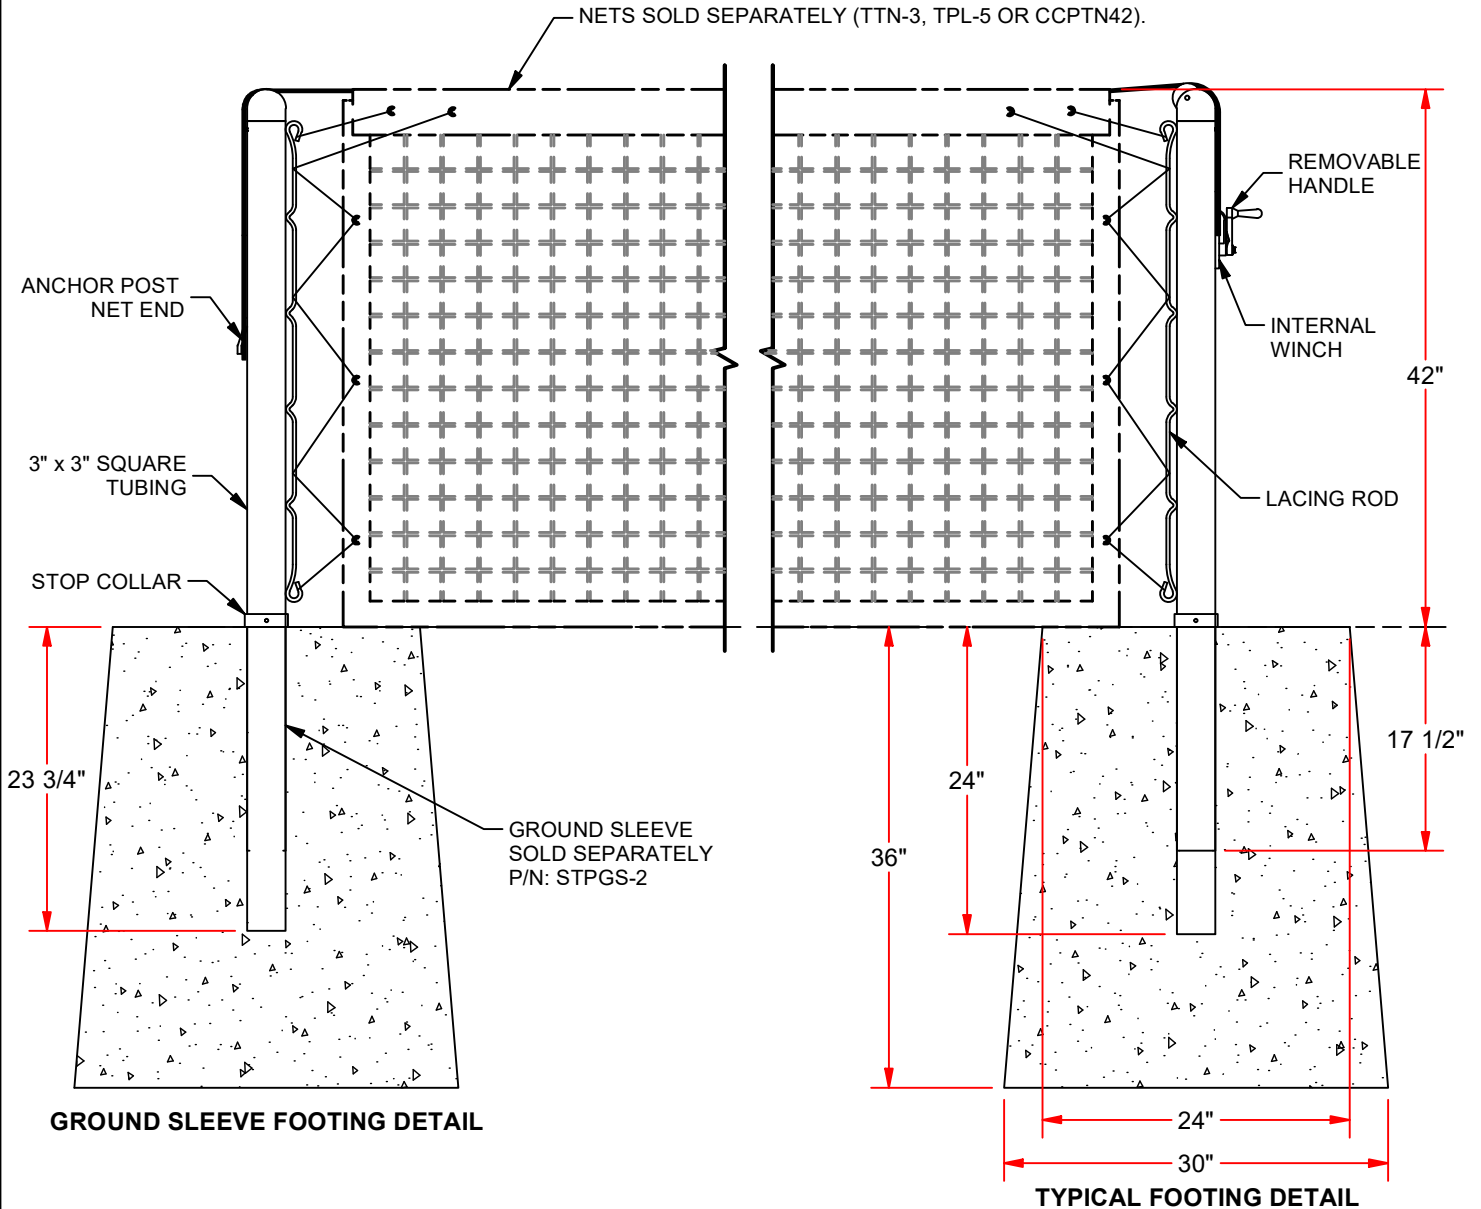

STP-200 Deluxe Square Wind Club Tennis Posts

Deluxe Internal Wind Club Tennis Posts

Excellent choice to get the "Tennis Club" look with the durability of our institutional series posts available in round or square.

- > 3" square 11 gauge steel posts are powder coated green for excellent durability.
- > Solid stainless steel internal worm gear winch with self-locking gear mechanism to prevent recoil during winding.
- > Removable winch handle for safety.
- > Includes welded lacing rods for securing net to the post.
- > Nets sold separately (TTN-3, TPL-5 OR CCPTN42).
- > Ground sleeves available for semi-permanent installation (STPGS-2).
- > Replacement winch and handle (STP-200WH).